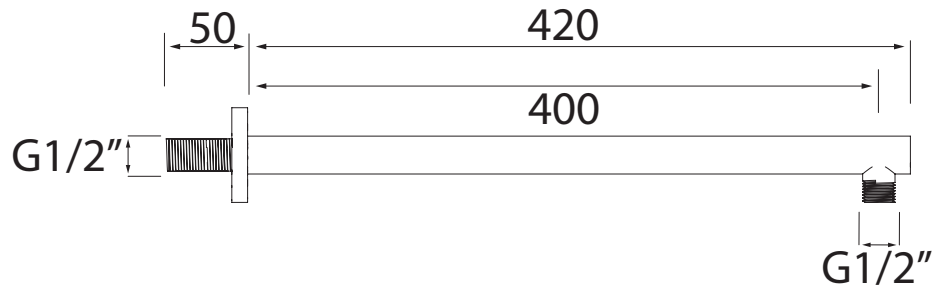

## Accessories Shower Wall Arm Round Chrome

Main Construction Material:	Brass
Connection Inlet:	G1/2"
Connection Outlet:	G 1/2"
Contemporary or Traditional:	Contemporary
Finish Colour:	Chrome
Isolation Included:	No
Arm Length: (mm)	420
Working Pressure Range (bar):	Min. 0.2, Max. 5.0
Maximum Static Pressure: (bar)	10

### Features:

- Metal Backnut
- Chrome plated BS EN 248

### Dimensions (measurements in mm)

For more Shower Accessories,  
please visit our website:

TECHNICAL  
DATA  
SHEET

**BRISTAN**  
TAPS & SHOWERS

D4