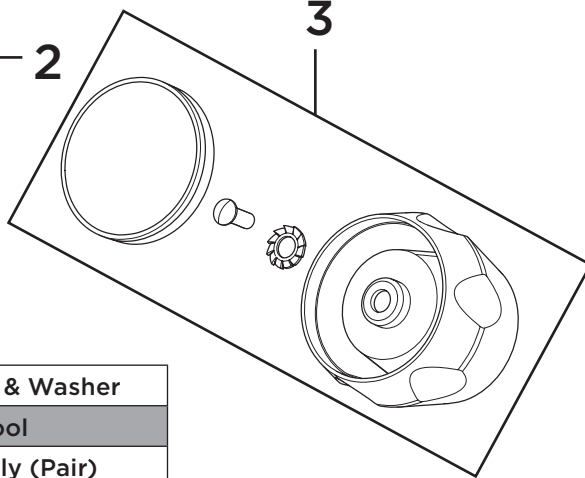

Product Code: CM SNK EF C
Revision: D2

1

2

3

5

4

6

7

1	Reinforcing Plate & Washer
2	EasyFit Tool
3	Handle Assembly (Pair)
4	1/2" Ceramic Disc Valves
5	Spout Seals Kit
6	Anti-Splash
7	M5x12 & M5x14 Screw Pack
8	EasyFit Pack
9	Isolation Valves (Pair)
10	Molykote Grease
11	1/2" BSP Flexible Tails (Pair)

Product Code: CM SNK EF C
Revision: D2

1	Reinforcing Plate & Washer
2	EasyFit Tool
3	Handle Assembly (Pair)
4	1/2" Ceramic Disc Valves
5	Spout Seals Kit
6	Anti-Splash
7	M5x12 & M5x14 Screw Pack
8	EasyFit Pack
9	Isolation Valves (Pair)
10	Molykote Grease
11	1/2" BSP Flexible Tails (Pair)