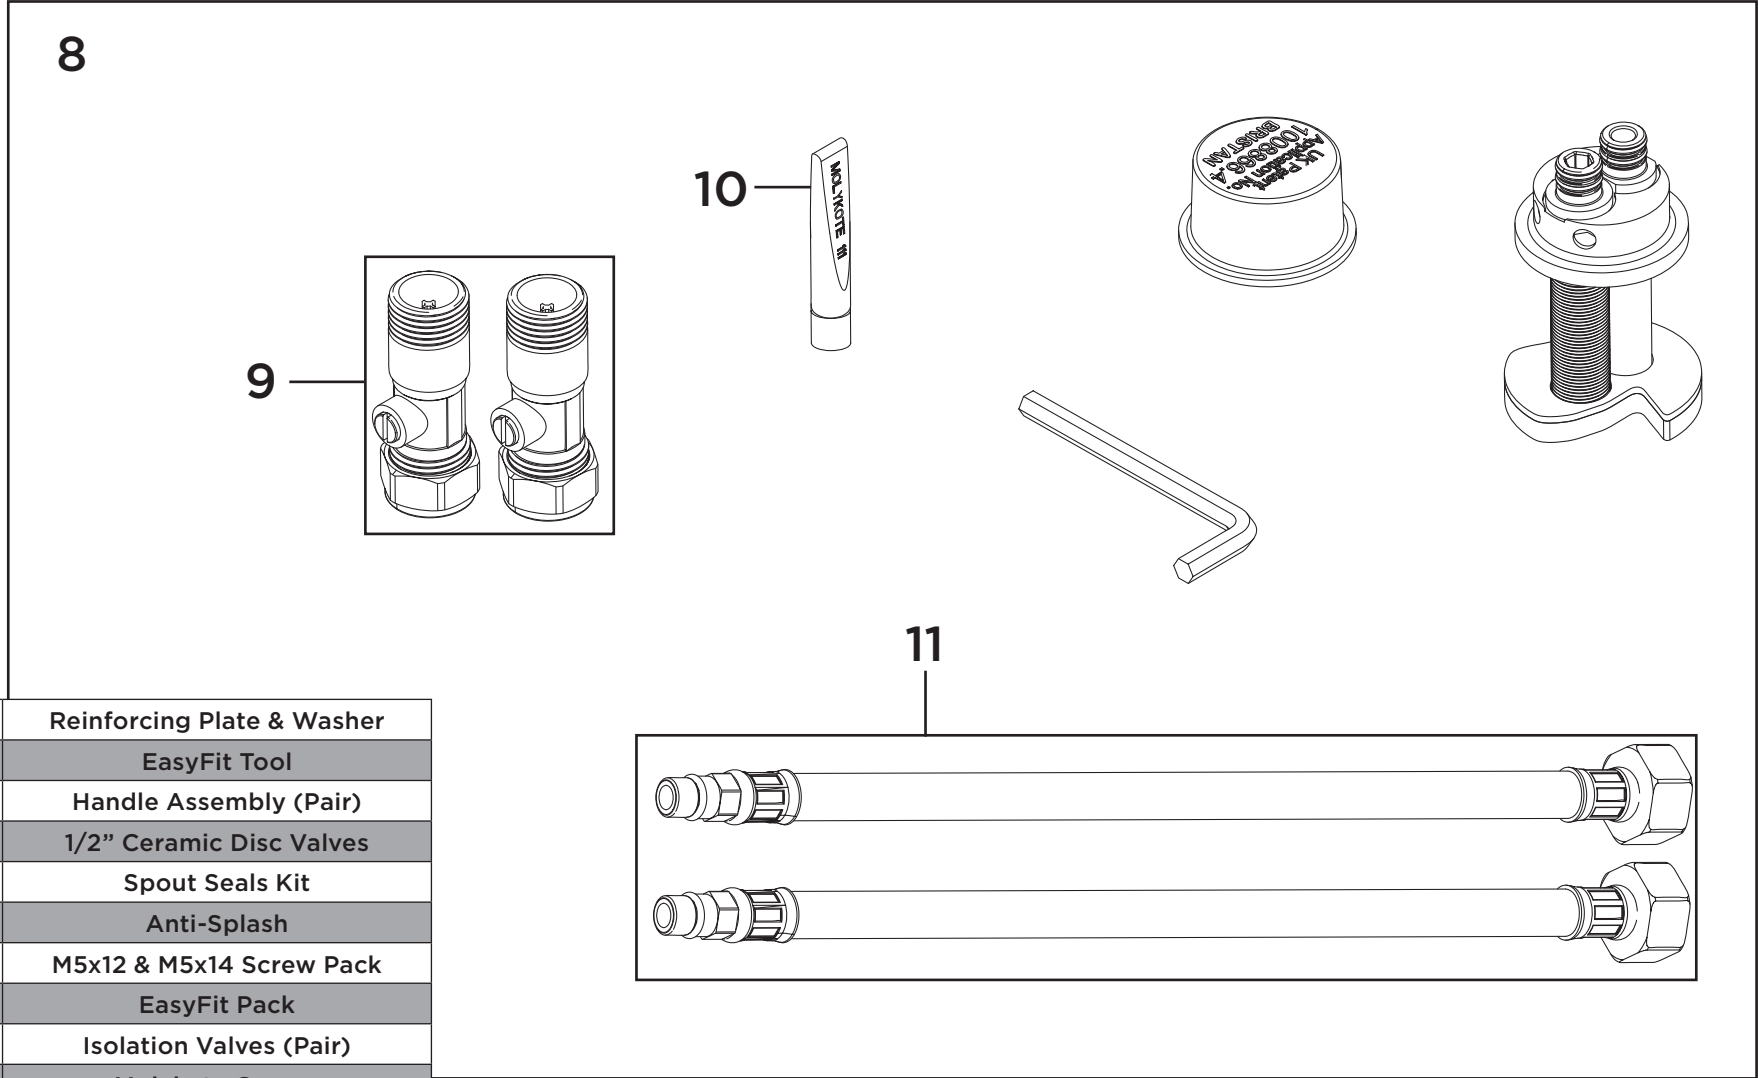

Product Code: CM SNK EF C
Revision: D2

1

2

3

5

4

6

7

1	Reinforcing Plate & Washer
2	EasyFit Tool
3	Handle Assembly (Pair)
4	1/2" Ceramic Disc Valves
5	Spout Seals Kit
6	Anti-Splash
7	M5x12 & M5x14 Screw Pack
8	EasyFit Pack
9	Isolation Valves (Pair)
10	Molykote Grease
11	1/2" BSP Flexible Tails (Pair)

Product Code: CM SNK EF C
Revision: D2

1	Reinforcing Plate & Washer
2	EasyFit Tool
3	Handle Assembly (Pair)
4	1/2" Ceramic Disc Valves
5	Spout Seals Kit
6	Anti-Splash
7	M5x12 & M5x14 Screw Pack
8	EasyFit Pack
9	Isolation Valves (Pair)
10	Molykote Grease
11	1/2" BSP Flexible Tails (Pair)