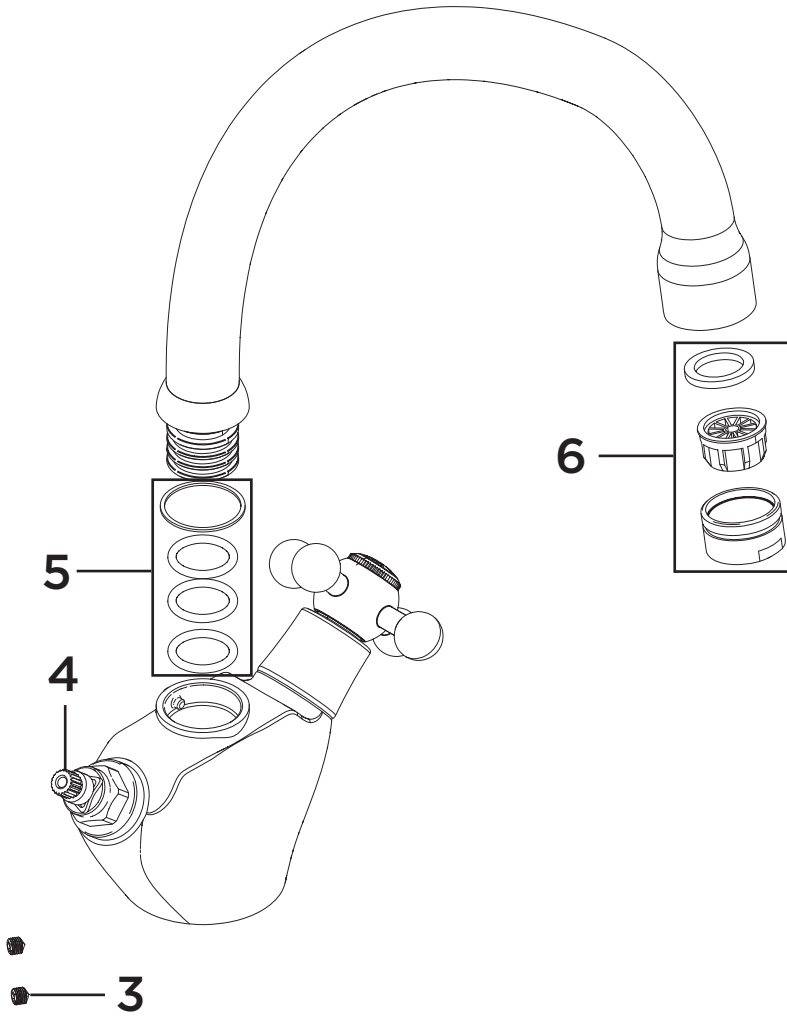

Product Code: RG SNK EF C
Revision: D2

7

8

1

2

5

4

3

6

1	Handle Assembly
2	Shroud
3	M5 x 14mm Grub Screw
4	1/2" Compression Valves (Pair)
5	Spout Seals Kit
6	Anti-Splash Assembly
7	Reinforcing Plate
8	EasyFit Tool
9	EasyFit Pack
10	Isolation Valves (Pair)
11	Molykote Grease
12	1/2" BSP Flexible Tails (Pair)

Product Code: RG SNK EF C
Revision: D2

1	Handle Assembly
2	Shroud
3	M5 x 14mm Grub Screw
4	1/2" Compression Valves (Pair)
5	Spout Seals Kit
6	Anti-Splash Assembly
7	Reinforcing Plate & Washer
8	EasyFit Tool
9	EasyFit Pack
10	Isolation Valves (Pair)
11	Molykote Grease
12	1/2" BSP Flexible Tails (Pair)