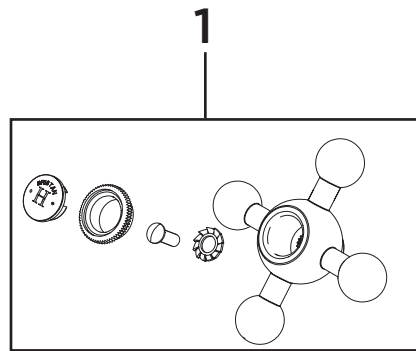

Product Code: RG SNK EF C
Revision: D2

7

8

1

2

5

4

3

6

1	Handle Assembly
2	Shroud
3	M5 x 14mm Grub Screw
4	1/2" Compression Valves (Pair)
5	Spout Seals Kit
6	Anti-Splash Assembly
7	Reinforcing Plate
8	EasyFit Tool
9	EasyFit Pack
10	Isolation Valves (Pair)
11	Molykote Grease
12	1/2" BSP Flexible Tails (Pair)

Product Code: RG SNK EF C
Revision: D2

1	Handle Assembly
2	Shroud
3	M5 x 14mm Grub Screw
4	1/2" Compression Valves (Pair)
5	Spout Seals Kit
6	Anti-Splash Assembly
7	Reinforcing Plate & Washer
8	EasyFit Tool
9	EasyFit Pack
10	Isolation Valves (Pair)
11	Molykote Grease
12	1/2" BSP Flexible Tails (Pair)