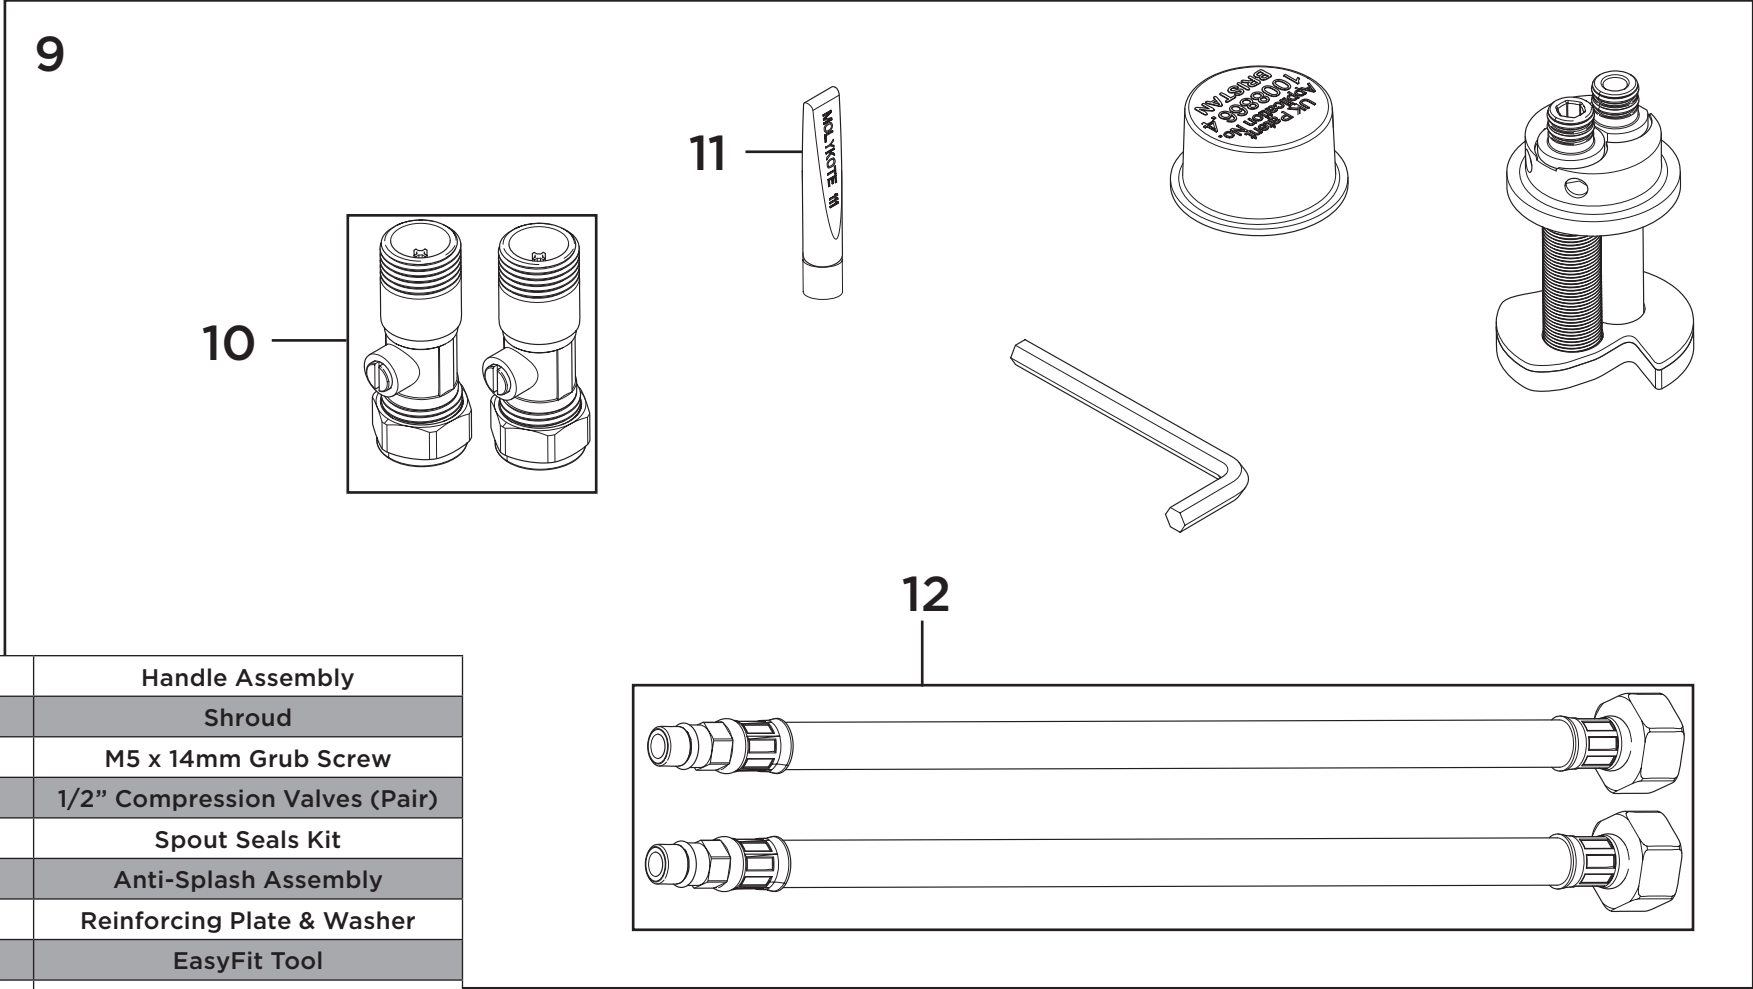

Product Code: RG SNK EF C
Revision: D2

7

8

1

2

5

4

3

6

1	Handle Assembly
2	Shroud
3	M5 x 14mm Grub Screw
4	1/2" Compression Valves (Pair)
5	Spout Seals Kit
6	Anti-Splash Assembly
7	Reinforcing Plate
8	EasyFit Tool
9	EasyFit Pack
10	Isolation Valves (Pair)
11	Molykote Grease
12	1/2" BSP Flexible Tails (Pair)

Product Code: RG SNK EF C
Revision: D2

1	Handle Assembly
2	Shroud
3	M5 x 14mm Grub Screw
4	1/2" Compression Valves (Pair)
5	Spout Seals Kit
6	Anti-Splash Assembly
7	Reinforcing Plate & Washer
8	EasyFit Tool
9	EasyFit Pack
10	Isolation Valves (Pair)
11	Molykote Grease
12	1/2" BSP Flexible Tails (Pair)