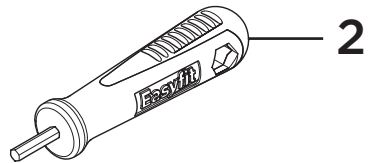

Product Code: N SNK EF C-G
Revision: D3

1	Reinforcing Plate
2	EasyFit Tool
3	Handle Assembly
4	Shroud
5	1/2" Ceramic Disc Valves (Pair)
6	Spout Seals Kit
7	Anti-Splash Assembly
8	M5 x 10mm Grub Screw
9	EasyFit Pack
10	Isolation Valves (Pair)
11	Molykote Grease
12	1/2" BSP Flexible Tails (Pair)
13	Spout Assembly

Product Code: N SNK EF C-G
Revision: D2

1	Reinforcing Plate
2	EasyFit Tool
3	Handle Assembly
4	Shroud
5	1/2" Ceramic Disc Valves (Pair)
6	Spout Seals Kit
7	Anti-Splash Assembly
8	M5 x 10mm Grub Screw
9	EasyFit Pack
10	Isolation Valves (Pair)
11	Molykote Grease
12	1/2" BSP Flexible Tails (Pair)