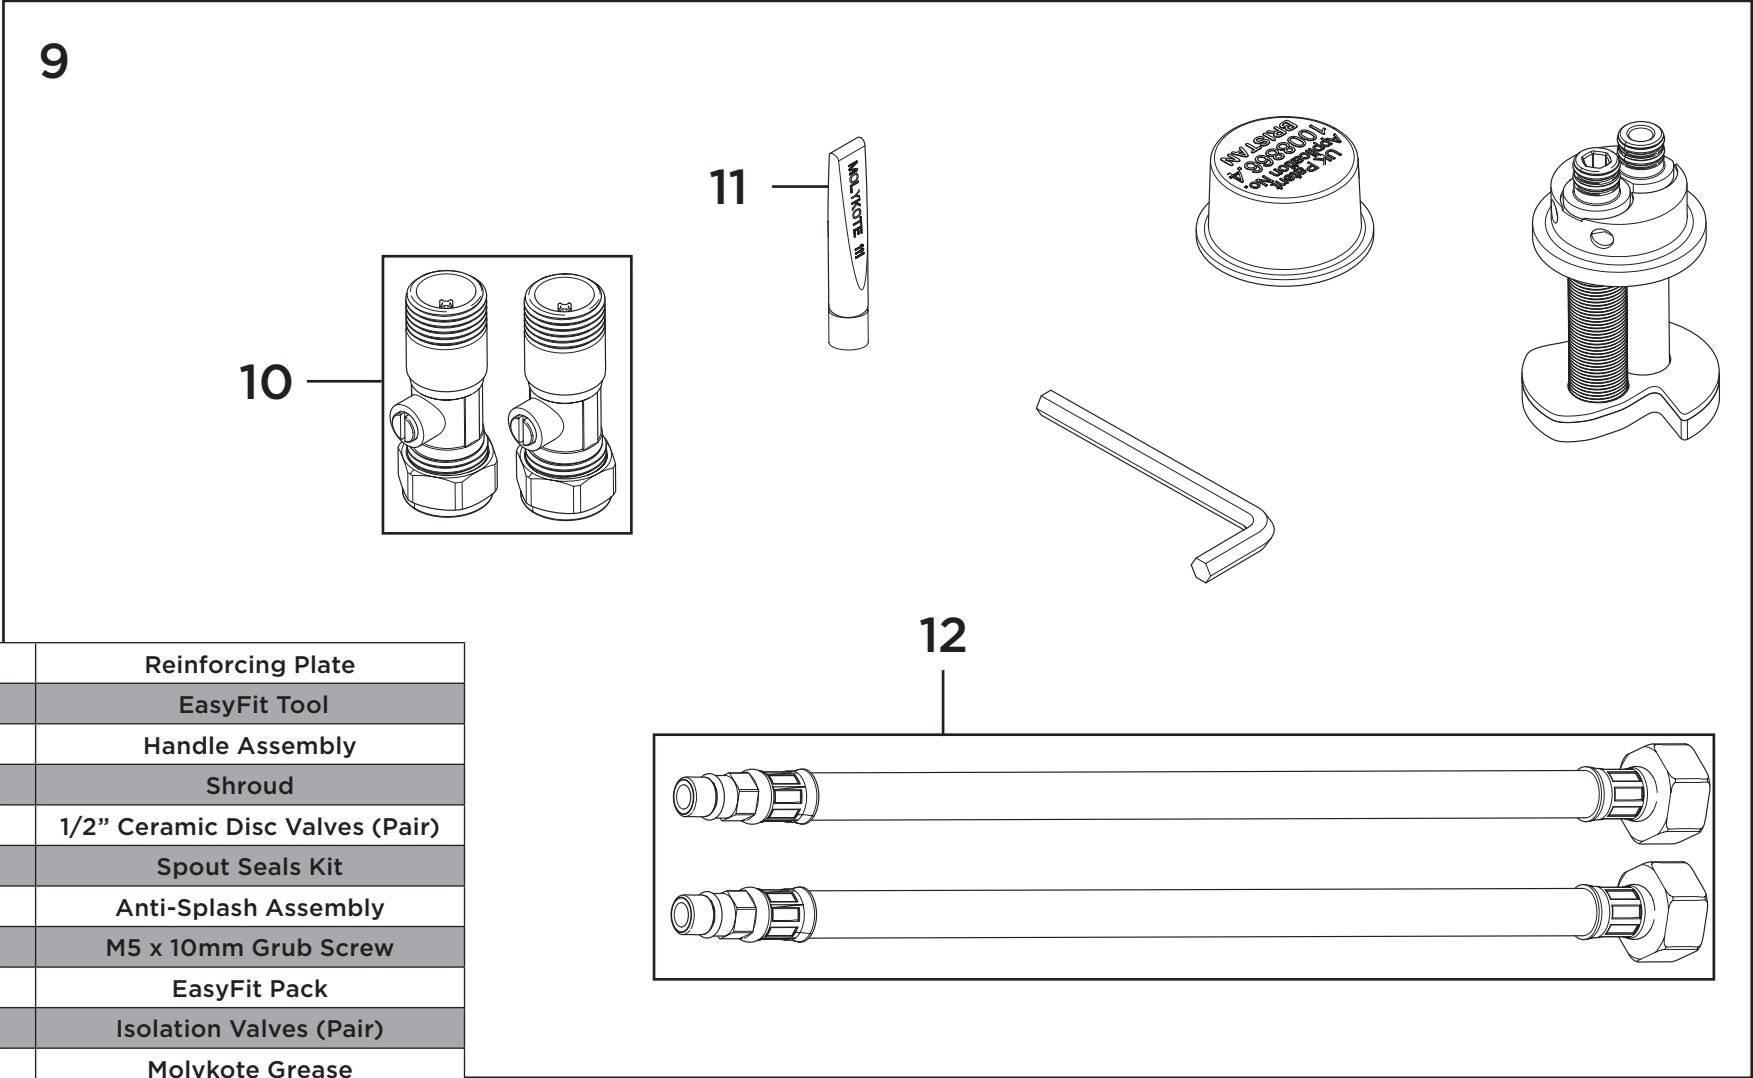

Product Code: N SNK EF C-G
Revision: D3

1	Reinforcing Plate
2	EasyFit Tool
3	Handle Assembly
4	Shroud
5	1/2" Ceramic Disc Valves (Pair)
6	Spout Seals Kit
7	Anti-Splash Assembly
8	M5 x 10mm Grub Screw
9	EasyFit Pack
10	Isolation Valves (Pair)
11	Molykote Grease
12	1/2" BSP Flexible Tails (Pair)
13	Spout Assembly

Product Code: N SNK EF C-G
Revision: D2

1	Reinforcing Plate
2	EasyFit Tool
3	Handle Assembly
4	Shroud
5	1/2" Ceramic Disc Valves (Pair)
6	Spout Seals Kit
7	Anti-Splash Assembly
8	M5 x 10mm Grub Screw
9	EasyFit Pack
10	Isolation Valves (Pair)
11	Molykote Grease
12	1/2" BSP Flexible Tails (Pair)