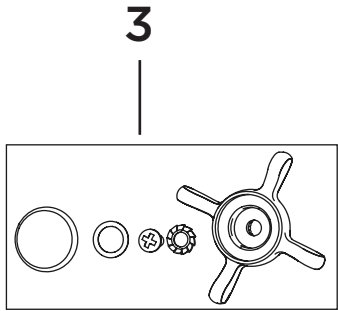

Product Code: N SNK EF C-G
Revision: D3

1	Reinforcing Plate
2	EasyFit Tool
3	Handle Assembly
4	Shroud
5	1/2" Ceramic Disc Valves (Pair)
6	Spout Seals Kit
7	Anti-Splash Assembly
8	M5 x 10mm Grub Screw
9	EasyFit Pack
10	Isolation Valves (Pair)
11	Molykote Grease
12	1/2" BSP Flexible Tails (Pair)
13	Spout Assembly

Product Code: N SNK EF C-G
Revision: D2

1	Reinforcing Plate
2	EasyFit Tool
3	Handle Assembly
4	Shroud
5	1/2" Ceramic Disc Valves (Pair)
6	Spout Seals Kit
7	Anti-Splash Assembly
8	M5 x 10mm Grub Screw
9	EasyFit Pack
10	Isolation Valves (Pair)
11	Molykote Grease
12	1/2" BSP Flexible Tails (Pair)