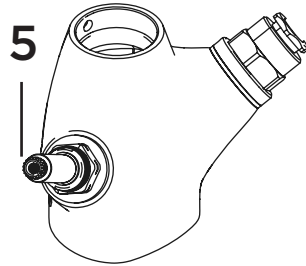

Product Code: N SNK EF C-G
Revision: D3

1	Reinforcing Plate
2	EasyFit Tool
3	Handle Assembly
4	Shroud
5	1/2" Ceramic Disc Valves (Pair)
6	Spout Seals Kit
7	Anti-Splash Assembly
8	M5 x 10mm Grub Screw
9	EasyFit Pack
10	Isolation Valves (Pair)
11	Molykote Grease
12	1/2" BSP Flexible Tails (Pair)
13	Spout Assembly

Product Code: N SNK EF C-G
Revision: D2

1	Reinforcing Plate
2	EasyFit Tool
3	Handle Assembly
4	Shroud
5	1/2" Ceramic Disc Valves (Pair)
6	Spout Seals Kit
7	Anti-Splash Assembly
8	M5 x 10mm Grub Screw
9	EasyFit Pack
10	Isolation Valves (Pair)
11	Molykote Grease
12	1/2" BSP Flexible Tails (Pair)