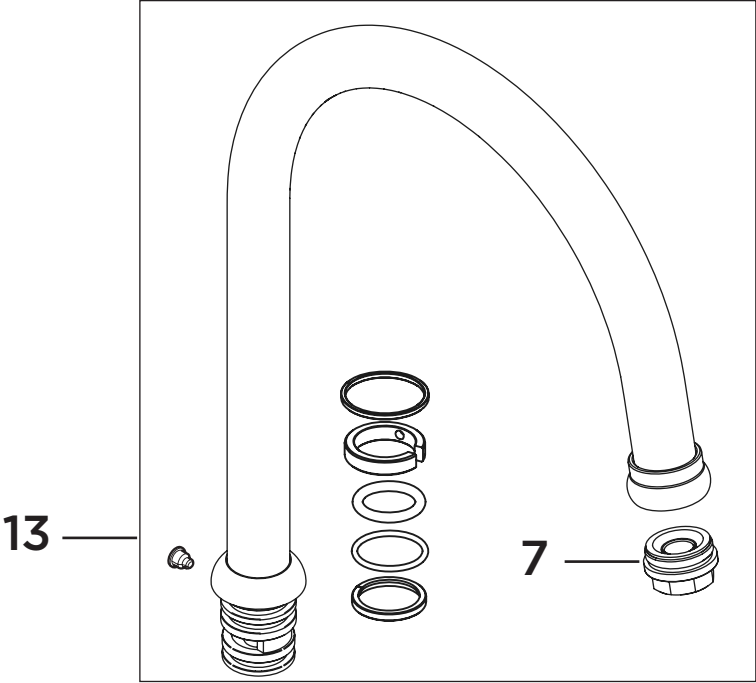

Product Code: N SNK EF C-G
Revision: D3

1	Reinforcing Plate
2	EasyFit Tool
3	Handle Assembly
4	Shroud
5	1/2" Ceramic Disc Valves (Pair)
6	Spout Seals Kit
7	Anti-Splash Assembly
8	M5 x 10mm Grub Screw
9	EasyFit Pack
10	Isolation Valves (Pair)
11	Molykote Grease
12	1/2" BSP Flexible Tails (Pair)
13	Spout Assembly

Product Code: N SNK EF C-G
Revision: D2

1	Reinforcing Plate
2	EasyFit Tool
3	Handle Assembly
4	Shroud
5	1/2" Ceramic Disc Valves (Pair)
6	Spout Seals Kit
7	Anti-Splash Assembly
8	M5 x 10mm Grub Screw
9	EasyFit Pack
10	Isolation Valves (Pair)
11	Molykote Grease
12	1/2" BSP Flexible Tails (Pair)