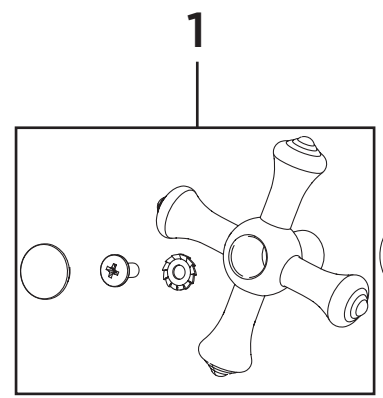

**Product Code:** K SNK EF RANGE

**Revision:** D3

8

7

4

5

1	Handle Assembly
2	Shroud
3	1/2" Compression Valves (Pair)
4	Spout Seals Kit
5	Anti-Splash
6	M5x8 Screws (Pair)
7	EasyFit Tool
8	Reinforcing Plate & Washer
9	EasyFit Pack
10	Isolation Valves (Pair)
11	Molykote Grease
12	1/2" BSP Flexible Tails (Pair)

1

2

3

6

**Product Code:** K SNK EF RANGE

**Revision:** D3

1	Handle Assembly
2	1/2" Ceramic Disc Valves
3	Spout Seals Kit
4	Anti-Splash
5	M5x6 Screws (Pair)
6	Plinth
7	EasyFit Tool
8	Reinforcing Plate & Washer
9	EasyFit Pack
10	Isolation Valves (Pair)
11	Molykote Grease
12	1/2" BSP Flexible Tails (Pair)