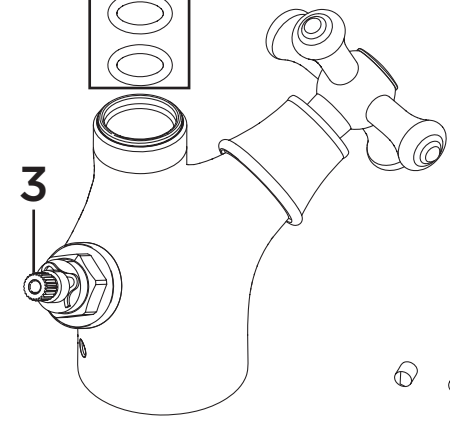

**Product Code:** K SNK EF RANGE

**Revision:** D3

8

7

4

5

1	Handle Assembly
2	Shroud
3	1/2" Compression Valves (Pair)
4	Spout Seals Kit
5	Anti-Splash
6	M5x8 Screws (Pair)
7	EasyFit Tool
8	Reinforcing Plate & Washer
9	EasyFit Pack
10	Isolation Valves (Pair)
11	Molykote Grease
12	1/2" BSP Flexible Tails (Pair)

1

2

3

6

**Product Code:** K SNK EF RANGE

**Revision:** D3

1	Handle Assembly
2	1/2" Ceramic Disc Valves
3	Spout Seals Kit
4	Anti-Splash
5	M5x6 Screws (Pair)
6	Plinth
7	EasyFit Tool
8	Reinforcing Plate & Washer
9	EasyFit Pack
10	Isolation Valves (Pair)
11	Molykote Grease
12	1/2" BSP Flexible Tails (Pair)