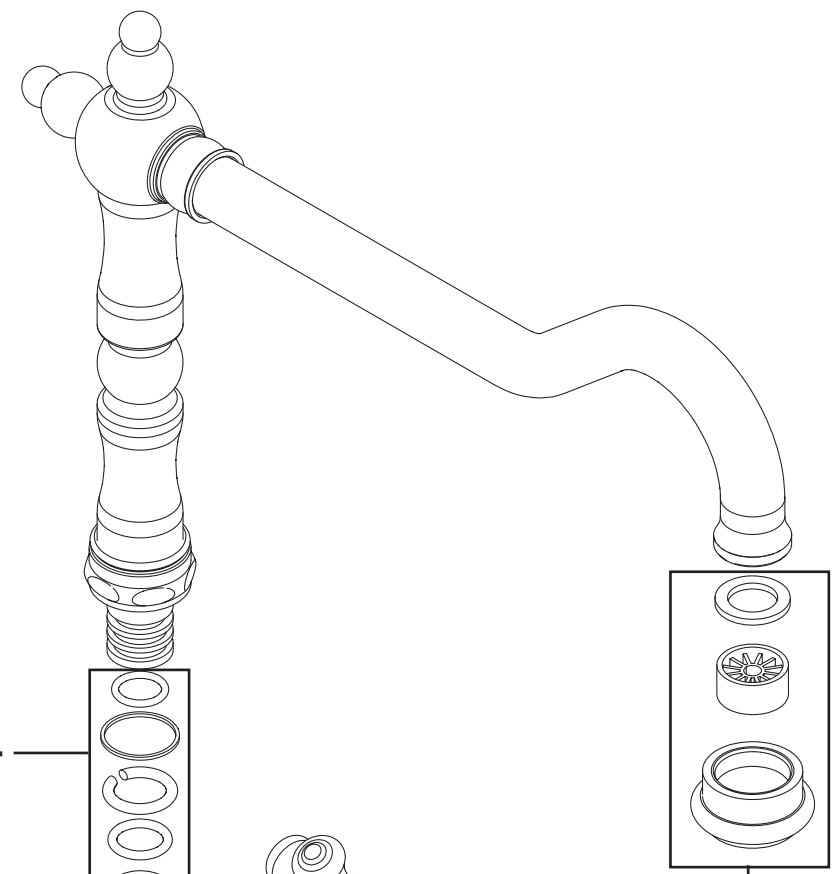

**Product Code:** K SNK EF RANGE

**Revision:** D3

8

7

4

5

1	Handle Assembly
2	Shroud
3	1/2" Compression Valves (Pair)
4	Spout Seals Kit
5	Anti-Splash
6	M5x8 Screws (Pair)
7	EasyFit Tool
8	Reinforcing Plate & Washer
9	EasyFit Pack
10	Isolation Valves (Pair)
11	Molykote Grease
12	1/2" BSP Flexible Tails (Pair)

1

2

3

6

**Product Code:** K SNK EF RANGE

**Revision:** D3

1	Handle Assembly
2	1/2" Ceramic Disc Valves
3	Spout Seals Kit
4	Anti-Splash
5	M5x6 Screws (Pair)
6	Plinth
7	EasyFit Tool
8	Reinforcing Plate & Washer
9	EasyFit Pack
10	Isolation Valves (Pair)
11	Molykote Grease
12	1/2" BSP Flexible Tails (Pair)