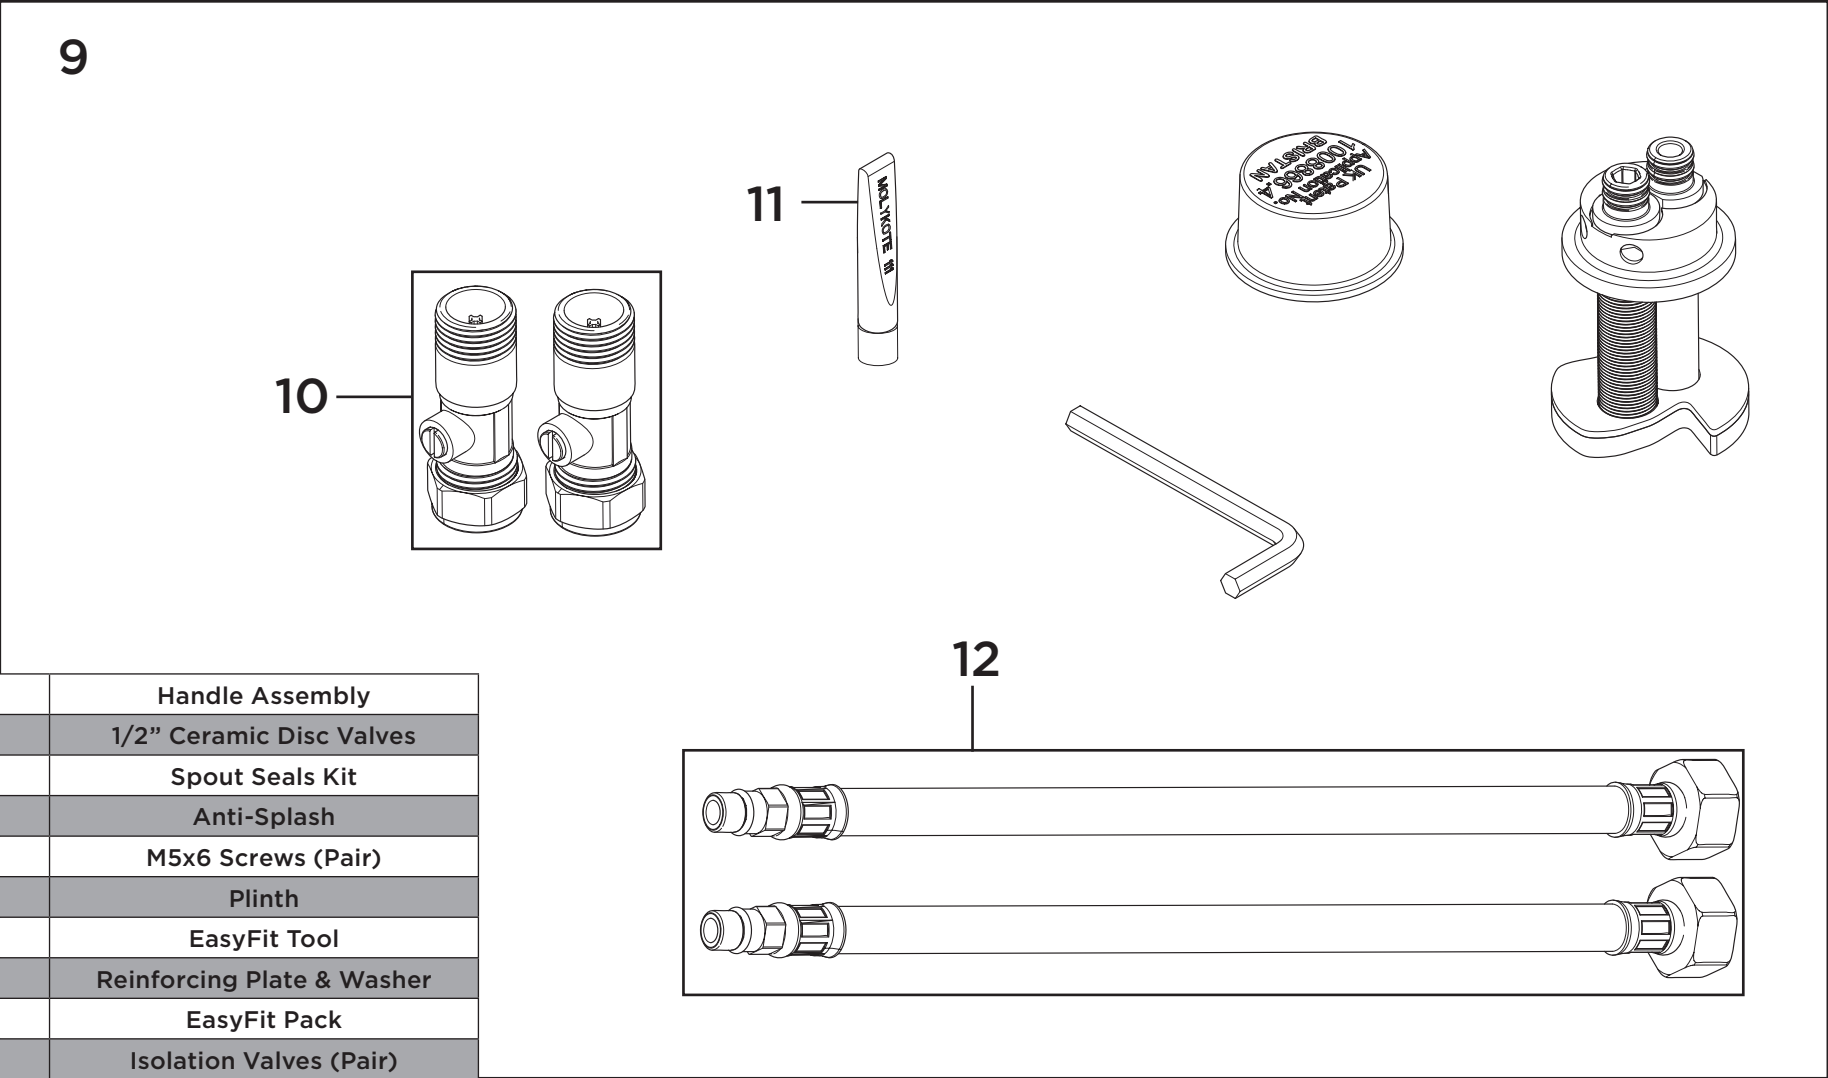

**Product Code:** K SNK EF RANGE

**Revision:** D3

8

7

4

5

1	Handle Assembly
2	Shroud
3	1/2" Compression Valves (Pair)
4	Spout Seals Kit
5	Anti-Splash
6	M5x8 Screws (Pair)
7	EasyFit Tool
8	Reinforcing Plate & Washer
9	EasyFit Pack
10	Isolation Valves (Pair)
11	Molykote Grease
12	1/2" BSP Flexible Tails (Pair)

1

2

3

6

**Product Code:** K SNK EF RANGE

**Revision:** D3

1	Handle Assembly
2	1/2" Ceramic Disc Valves
3	Spout Seals Kit
4	Anti-Splash
5	M5x6 Screws (Pair)
6	Plinth
7	EasyFit Tool
8	Reinforcing Plate & Washer
9	EasyFit Pack
10	Isolation Valves (Pair)
11	Molykote Grease
12	1/2" BSP Flexible Tails (Pair)