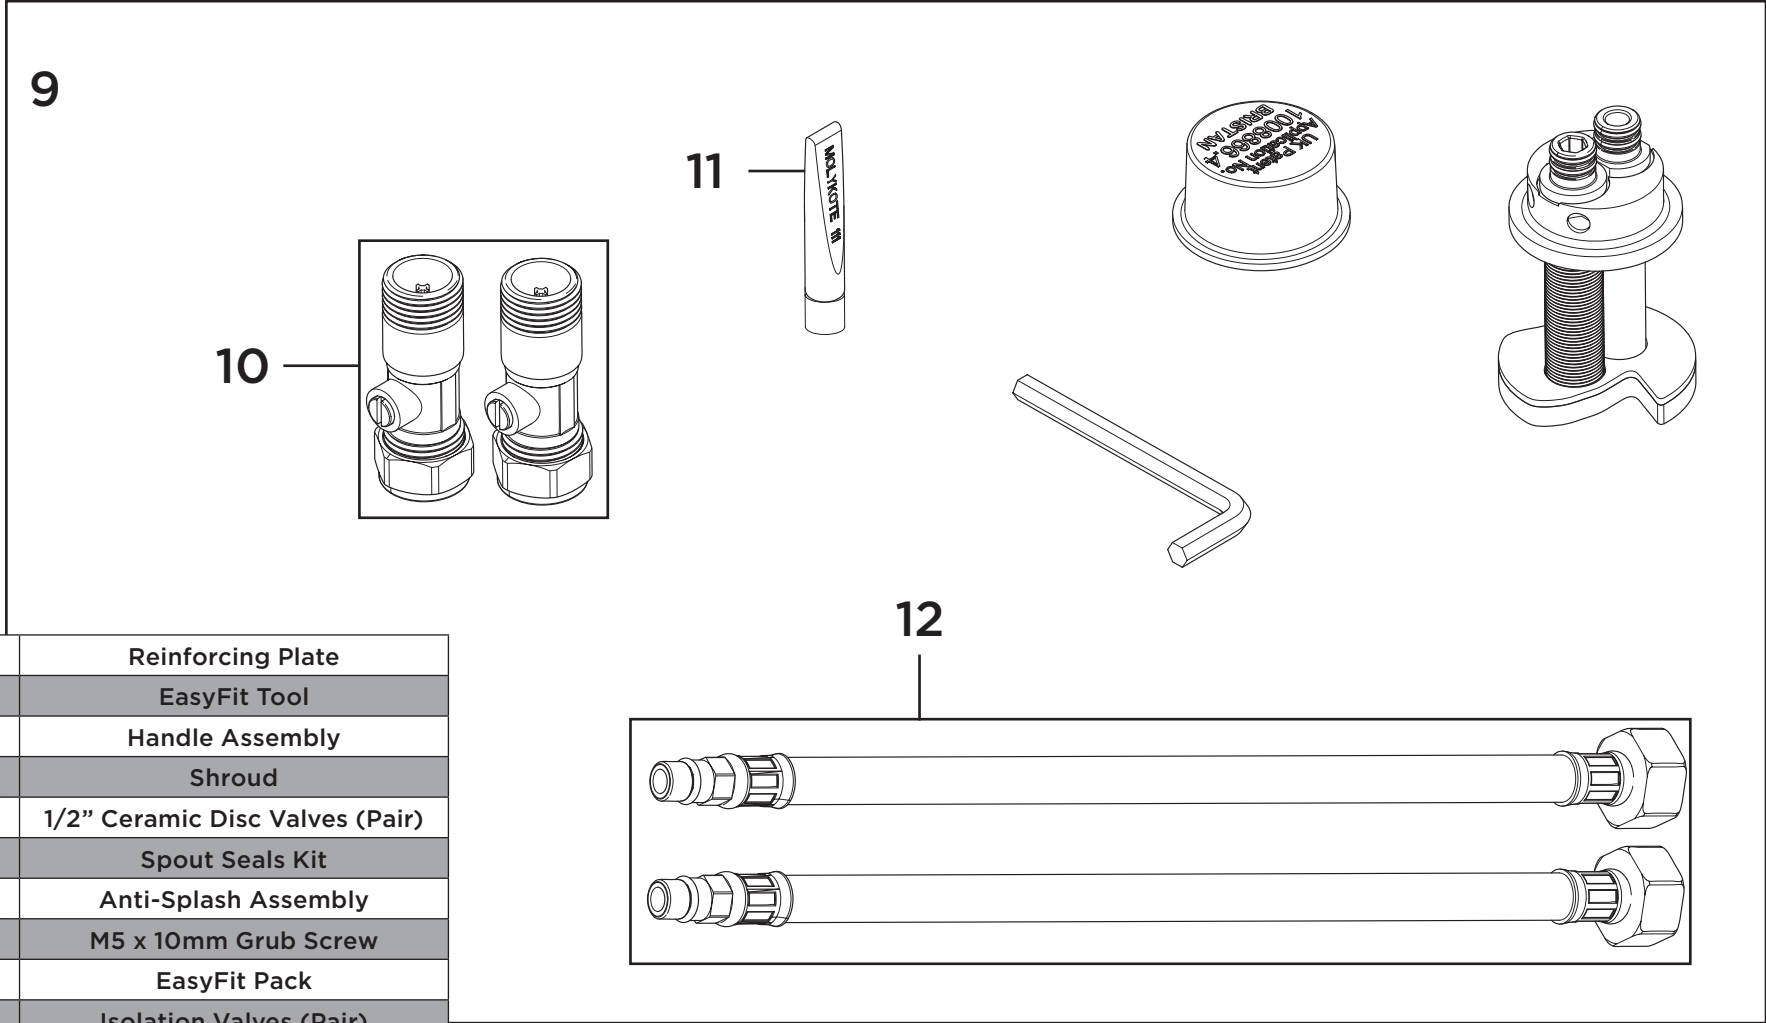

Product Code: RO SNK EF C
Revision: D2

1

2

3

4

5

6

7

1	Reinforcing Plate
2	EasyFit Tool
3	Handle Assembly
4	Shroud
5	1/2" Ceramic Disc Valves (Pair)
6	Spout Seals Kit
7	Anti-Splash Assembly
8	M5 x 10mm Grub Screw
9	EasyFit Pack
10	Isolation Valves (Pair)
11	Molykote Grease
12	1/2" BSP Flexible Tails (Pair)

8

Product Code: RO SNK EF C
Revision: D2

1	Reinforcing Plate
2	EasyFit Tool
3	Handle Assembly
4	Shroud
5	1/2" Ceramic Disc Valves (Pair)
6	Spout Seals Kit
7	Anti-Splash Assembly
8	M5 x 10mm Grub Screw
9	EasyFit Pack
10	Isolation Valves (Pair)
11	Molykote Grease
12	1/2" BSP Flexible Tails (Pair)