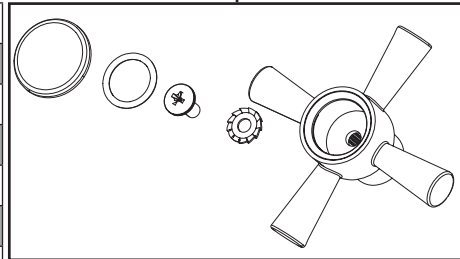

Product Code: RO SNK EF C
Revision: D2

1

2

3

4

5

6

7

1	Reinforcing Plate
2	EasyFit Tool
3	Handle Assembly
4	Shroud
5	1/2" Ceramic Disc Valves (Pair)
6	Spout Seals Kit
7	Anti-Splash Assembly
8	M5 x 10mm Grub Screw
9	EasyFit Pack
10	Isolation Valves (Pair)
11	Molykote Grease
12	1/2" BSP Flexible Tails (Pair)

8

Product Code: RO SNK EF C
Revision: D2

1	Reinforcing Plate
2	EasyFit Tool
3	Handle Assembly
4	Shroud
5	1/2" Ceramic Disc Valves (Pair)
6	Spout Seals Kit
7	Anti-Splash Assembly
8	M5 x 10mm Grub Screw
9	EasyFit Pack
10	Isolation Valves (Pair)
11	Molykote Grease
12	1/2" BSP Flexible Tails (Pair)