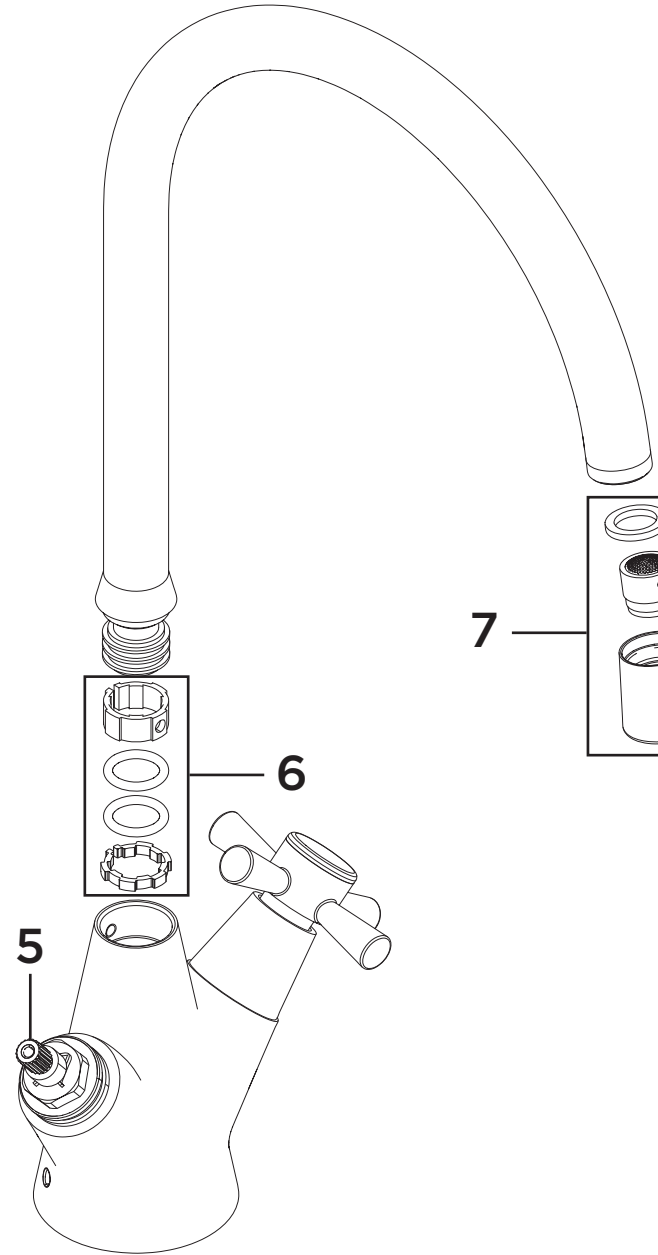

Product Code: RO SNK EF C
Revision: D2

1

2

3

4

5

6

7

1	Reinforcing Plate
2	EasyFit Tool
3	Handle Assembly
4	Shroud
5	1/2" Ceramic Disc Valves (Pair)
6	Spout Seals Kit
7	Anti-Splash Assembly
8	M5 x 10mm Grub Screw
9	EasyFit Pack
10	Isolation Valves (Pair)
11	Molykote Grease
12	1/2" BSP Flexible Tails (Pair)

8

Product Code: RO SNK EF C
Revision: D2

1	Reinforcing Plate
2	EasyFit Tool
3	Handle Assembly
4	Shroud
5	1/2" Ceramic Disc Valves (Pair)
6	Spout Seals Kit
7	Anti-Splash Assembly
8	M5 x 10mm Grub Screw
9	EasyFit Pack
10	Isolation Valves (Pair)
11	Molykote Grease
12	1/2" BSP Flexible Tails (Pair)