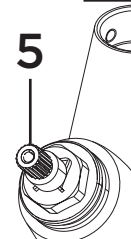

Product Code: RO SNK EF C
Revision: D2

1

2

3

4

5

6

7

1	Reinforcing Plate
2	EasyFit Tool
3	Handle Assembly
4	Shroud
5	1/2" Ceramic Disc Valves (Pair)
6	Spout Seals Kit
7	Anti-Splash Assembly
8	M5 x 10mm Grub Screw
9	EasyFit Pack
10	Isolation Valves (Pair)
11	Molykote Grease
12	1/2" BSP Flexible Tails (Pair)

8

Product Code: RO SNK EF C
Revision: D2

1	Reinforcing Plate
2	EasyFit Tool
3	Handle Assembly
4	Shroud
5	1/2" Ceramic Disc Valves (Pair)
6	Spout Seals Kit
7	Anti-Splash Assembly
8	M5 x 10mm Grub Screw
9	EasyFit Pack
10	Isolation Valves (Pair)
11	Molykote Grease
12	1/2" BSP Flexible Tails (Pair)