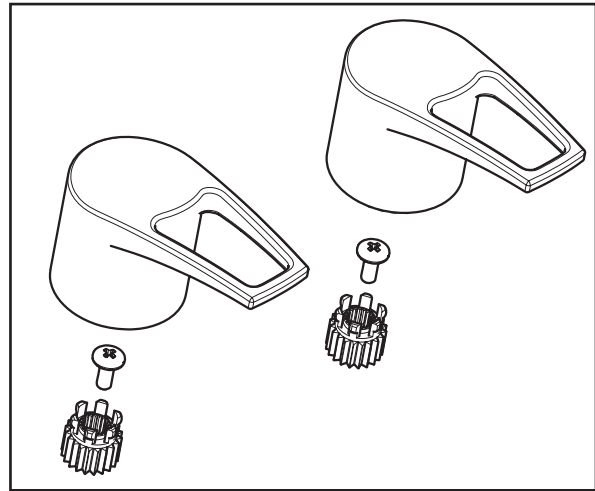

Product Code: SM BF C
Revision: D2

1P

1H

2

3

1C

4

5

7

6

1H	Hot Handle Assembly inc. Spline Adaptor and Screw
1C	Cold Handle Assembly inc. Spline Adaptor and Screw
1P	Handle Assembly (pair) inc. Spline Adaptor and Screw
2	M4x10 Screw
3	Spline Adaptor
4	1/4 Turn 3/4" Ceramic Disc Valves (pair)
5	Housed M24 Flow Straightener
6	Plinth with Rubber Seal
7	Backnut and Washer