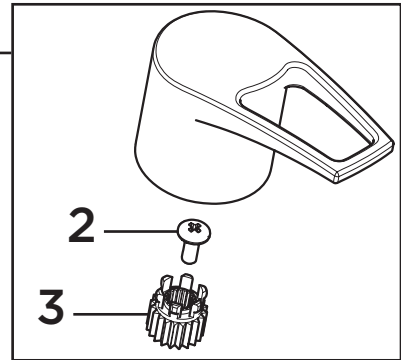

Product Code: SM BF C
Revision: D2

1P

1H

2

3

1C

4

5

7

6

1H	Hot Handle Assembly inc. Spline Adaptor and Screw
1C	Cold Handle Assembly inc. Spline Adaptor and Screw
1P	Handle Assembly (pair) inc. Spline Adaptor and Screw
2	M4x10 Screw
3	Spline Adaptor
4	1/4 Turn 3/4" Ceramic Disc Valves (pair)
5	Housed M24 Flow Straightener
6	Plinth with Rubber Seal
7	Backnut and Washer