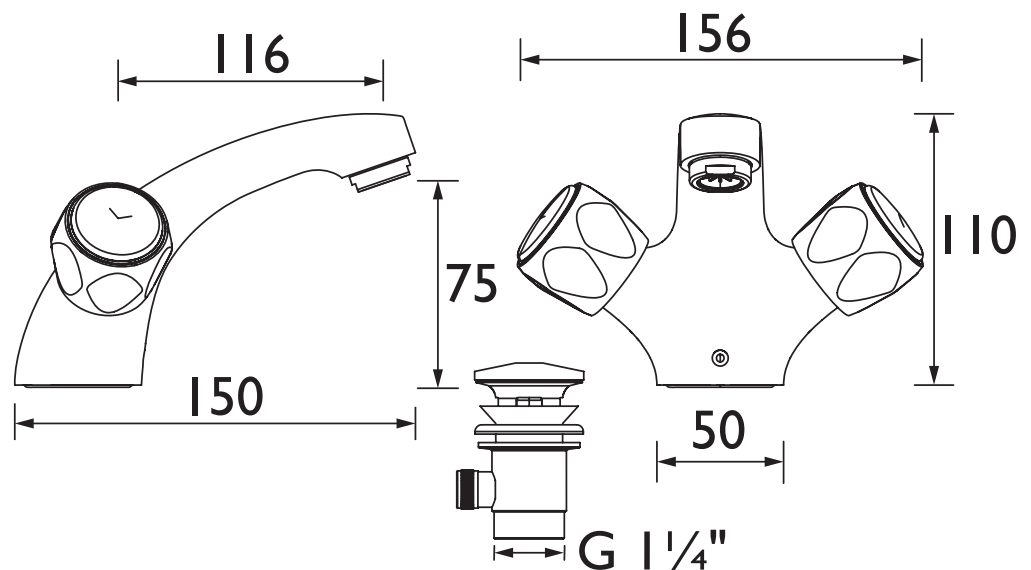

VAC BAS E6 C MT

CLUB Tap Range Club Basin Mixer Eco6 with Metal Heads Chrome

Features:

- Supplied with metal handles
- Supplied with metal fixing nut
- Chrome plated to BS EN 248

Product Certifications:

WRAS Cert. Number: 1906903
WRAS Expiry Date: 30/06/2019

For more products, visit our website:
<http://www.bristan.com>

Specification

| | |
|--|---------------------------------------|
| Product Type: | Bathroom Taps |
| Main Construction Material: | Brass |
| Mount Type: | Deck Mounted |
| Handle Type: | Handwheel Handles |
| Connection Inlet: | M10 x 400mm flexible connection pipes |
| Connection Outlet: | M24 Flow Straightener |
| Number of Tap Holes: | 1 |
| Valve/Cartridge Type: | 40mm Ceramic Cartridge |
| Plumbing System Requirements: | Suitable for all plumbing systems |
| Minimum Dynamic Pressure: | 0.2 Bar |
| Maximum Dynamic Pressure: | 5.0 Bar |
| Maximum Hot Water Temperature: °C | 65 |
| Maximum Static Pressure: (bar) | 10 |
| Flow Type: | Single |
| Isolation Included: | No |

Dimensions (measurements in mm)

Flow Rates (l/min)

| System Pressure (bar) | 0.2 | 0.5 | 1 | 2 | 3 | 5 |
|-----------------------|-----|-----|---|---|---|---|
| VAC BAS E6 C MT | 6 | 6 | 6 | 6 | 6 | 6 |