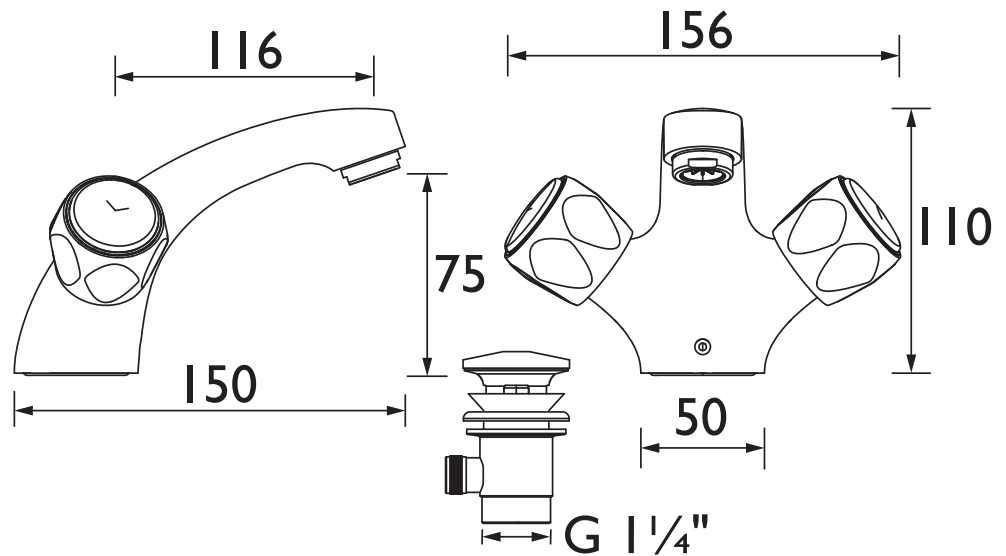

VAC BAS E4 C MT

VALUE Tap Range Club Basin Mixer Eco4 with Metal Heads Chrome

Features:

- This tap has a flow regulator, which limits the flow of water to 4 litres per minute, reducing the amount of water you use.
- Everything you need in the box including flexible tails.
- Long life ceramic cartridge for added durability and smooth control.
- A hard-wearing, flawless, scratch resistant chrome finish that lasts for years. Salt spray tested to ensure added durability.
- 5 year parts and 1 year labour guarantee for peace of mind.
- Co-ordinating Bathroom taps and Accessories available.

Product Certifications:

WRAS Cert. Number: 1906903
WRAS Expiry Date: 30/06/2024

For more products, visit our website:
<http://www.bristan.com>

Specification

Product Type:	Bathroom Taps
Main Construction Material:	Brass
Mount Type:	Deck Mounted
Handle Type:	Club Handles
Connection Inlet:	M10 x 400mm flexible connection pipes
Connection Outlet:	N/A
Number of Tap Holes:	1
Valve/Cartridge Type:	40mm Ceramic Cartridge
Plumbing System Requirements:	Suitable for all plumbing systems
Minimum Dynamic Pressure:	0.2 Bar
Maximum Dynamic Pressure:	5.0 Bar
Maximum Hot Water Temperature: °C	65
Maximum Static Pressure: (bar)	10
Flow Type:	Single Flow
Isolation Included:	No

Dimensions (measurements in mm)

Flow Rates (l/min)

System Pressure (bar)	0.2	0.5	1	2	3	5
VAC BAS C MT	9.1	12.7	20	28.5	34.9	45.1

TECHNICAL
DATA
SHEET

BRISTAN

D8