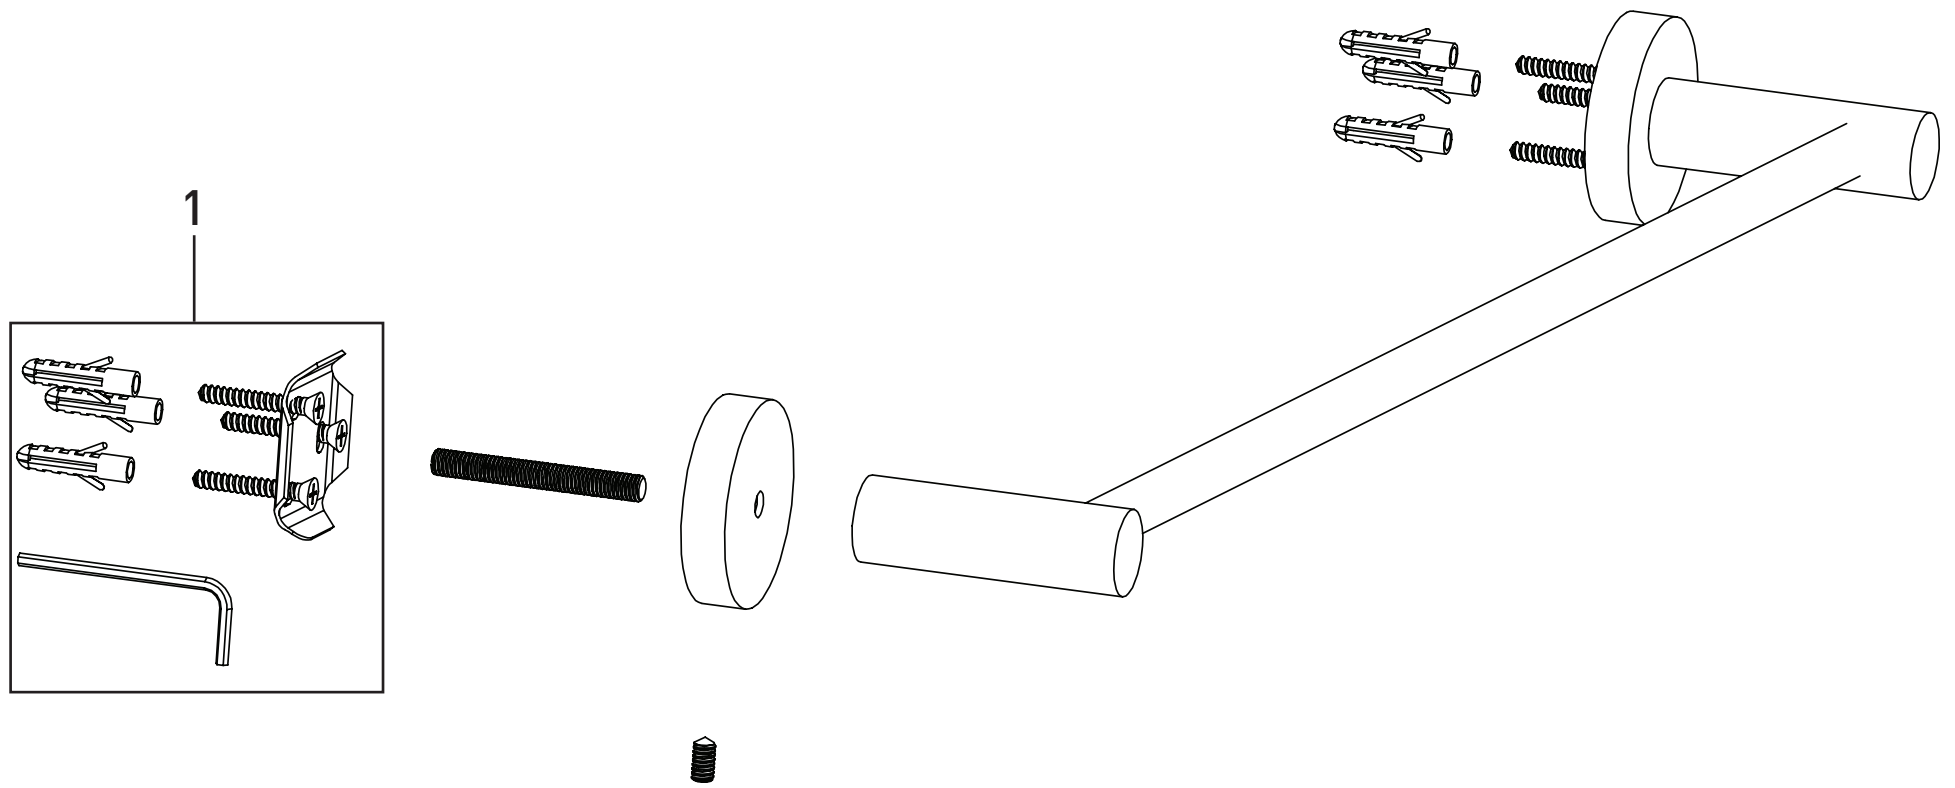

Product Code: RD RAIL C

Revision: D1

1	Fixing Kit
---	------------