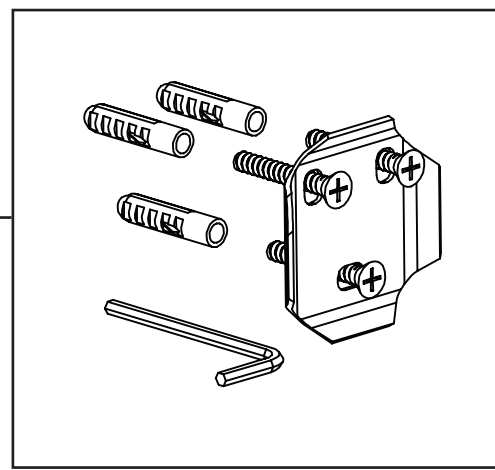

Product Code: RD DISH C

Revision: D1

1

1	Fixing Kit
---	------------