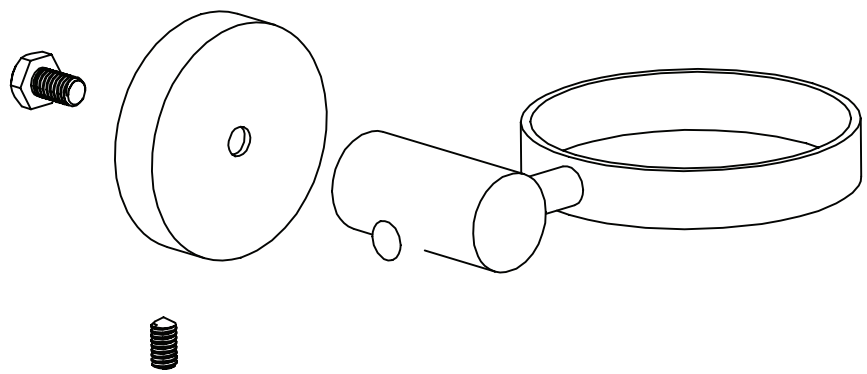

Product Code: RD DISH C

Revision: D1

1

1	Fixing Kit
---	------------