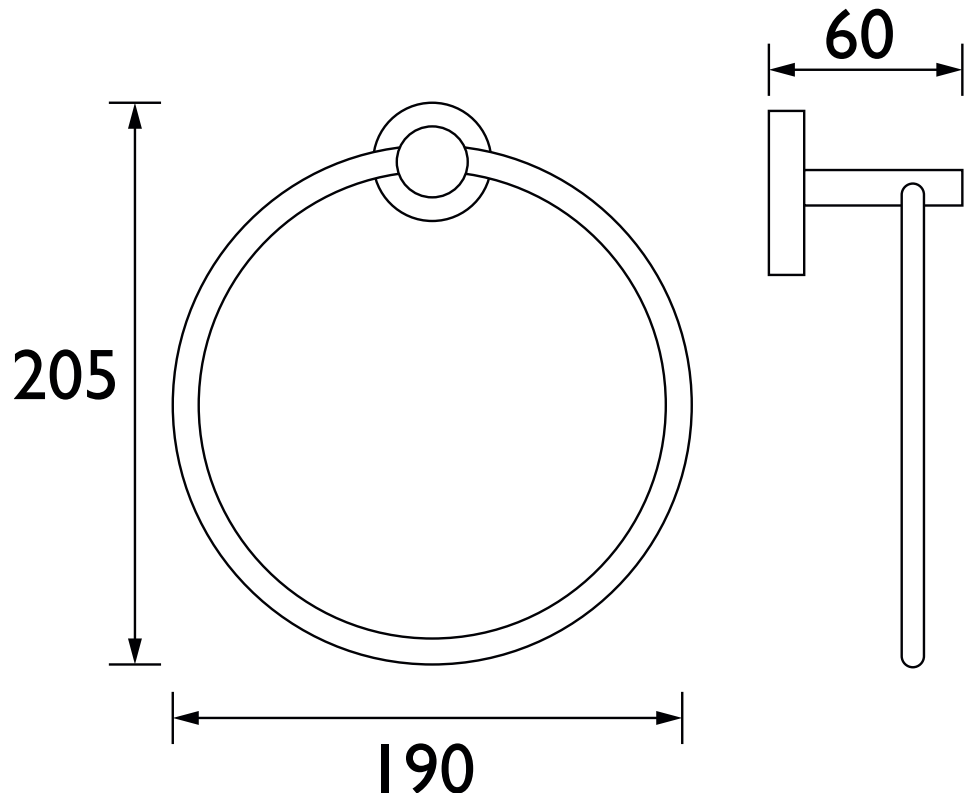

Dimensions (measurements in mm)

**TECHNICAL
DATA
SHEET**

BRISTAN

D3

Bristan, Birch Coppice Business Park, Dordon, Tamworth, B78 1SG. Web Site: www.bristan.com Telephone: 0330 026 6273. Email: enquire@bristan.com.

* - Lifetime guarantee applies to products purchased on or after 01/04/2026. See www.bristan.com/guarantees for more information. The information contained on this page was correct at date of issue. Fitting Dimensions are provided as a guide only. Some variation may occur due to manufacturing tolerances. Bristan pursues a policy of continuous improvement in design and performance of its products and so reserves the right to change specifications without prior notice.