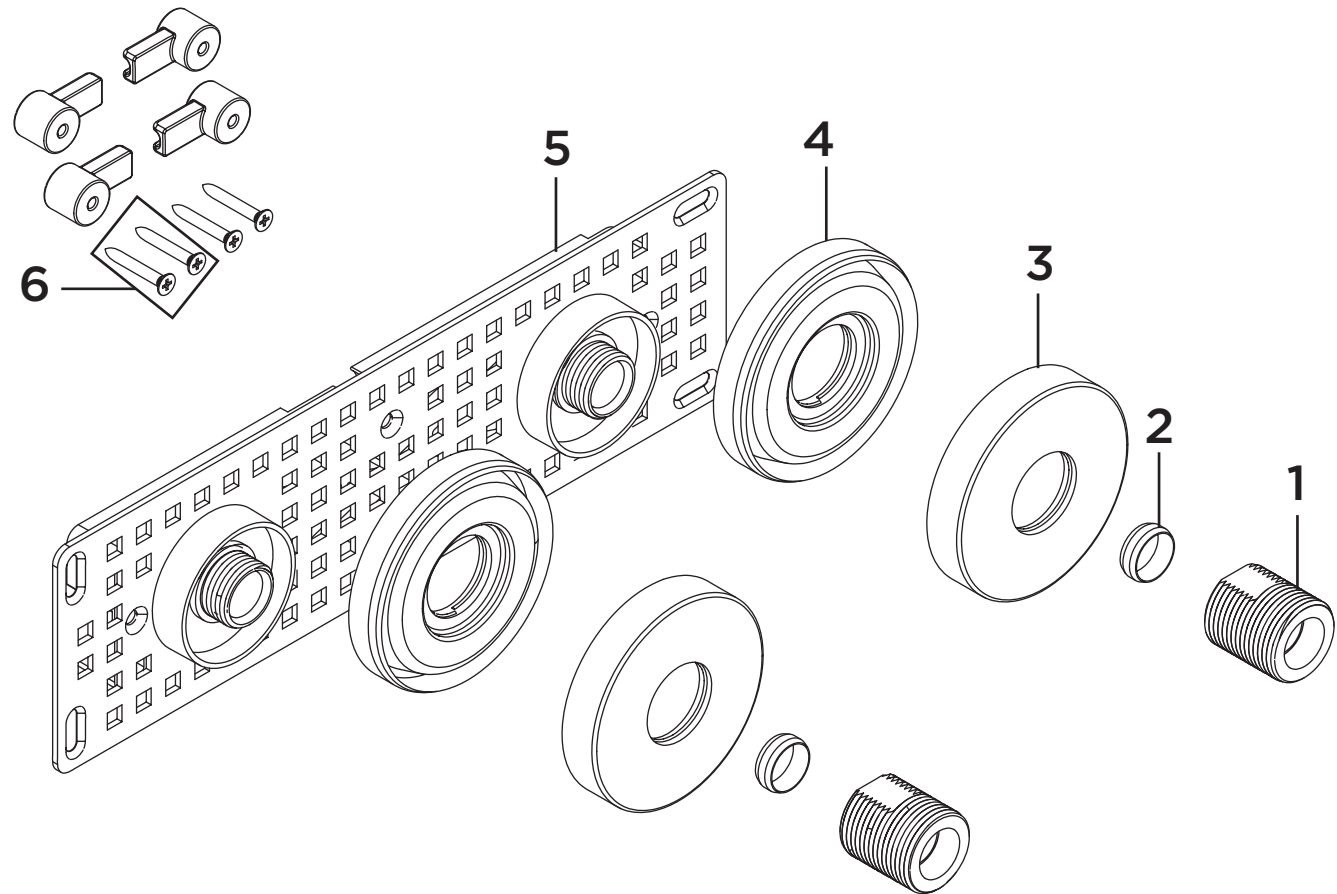

**Product Code:** WMNT11 C**Revision:** D2

1	Legs (Pair)
2	Olive (Pair)
3	Shroud Chrome (Pair)
4	Rear Shroud (Pair)
5	Backplate Assembly
6	Screws (Pair)