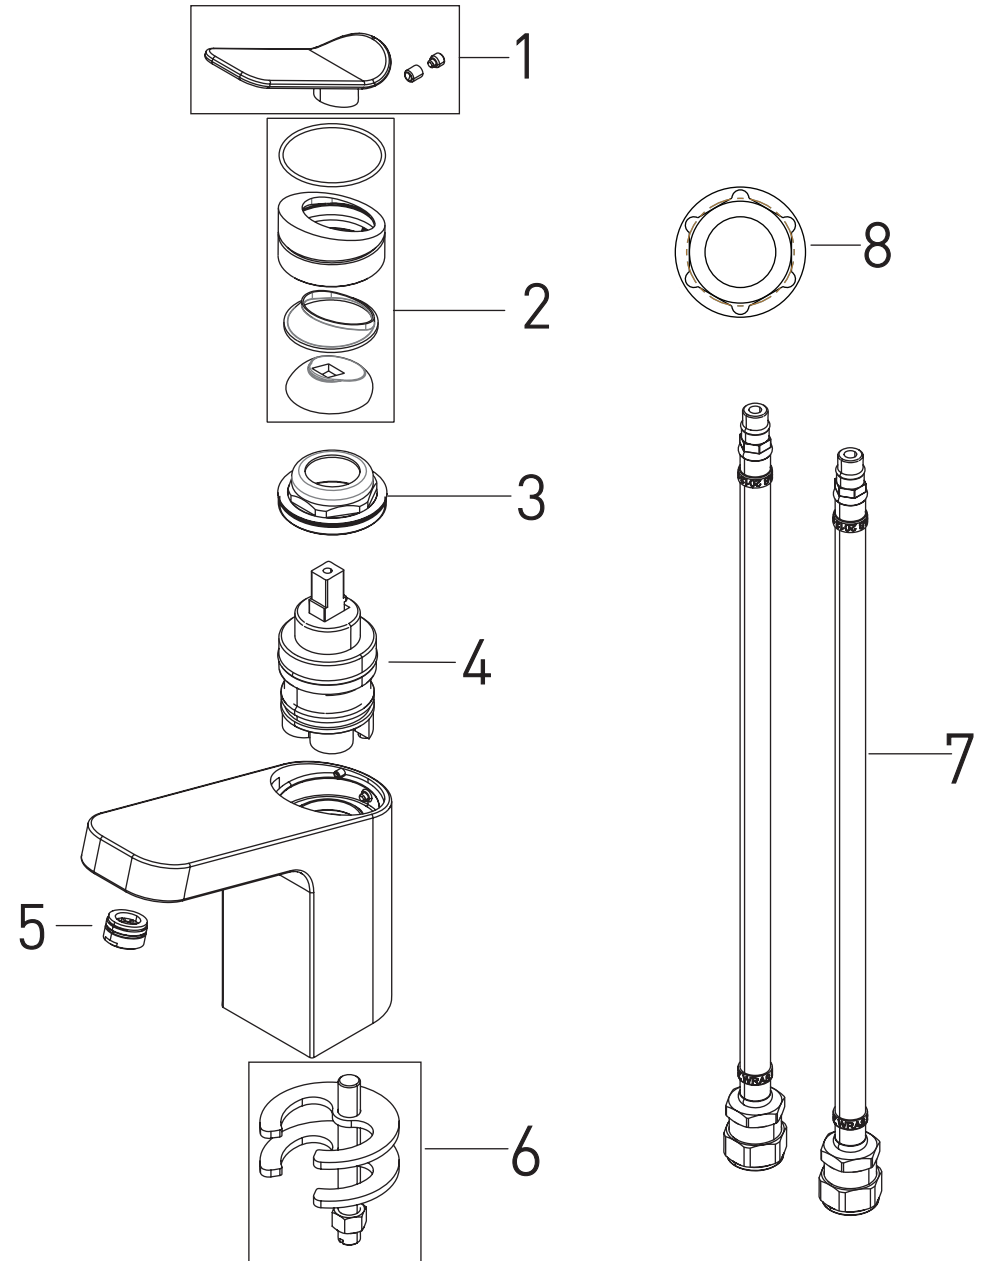

Product Code: ALP 1HBF C**Revision:** D2

1	Handle Assembly
2	Shroud Assembly
3	Retaining Nut
4	45mm Cartridge
5	Anti-Splash
6	Fixing Kit
7	Flexi Tails
8	Retaining Nut Tool