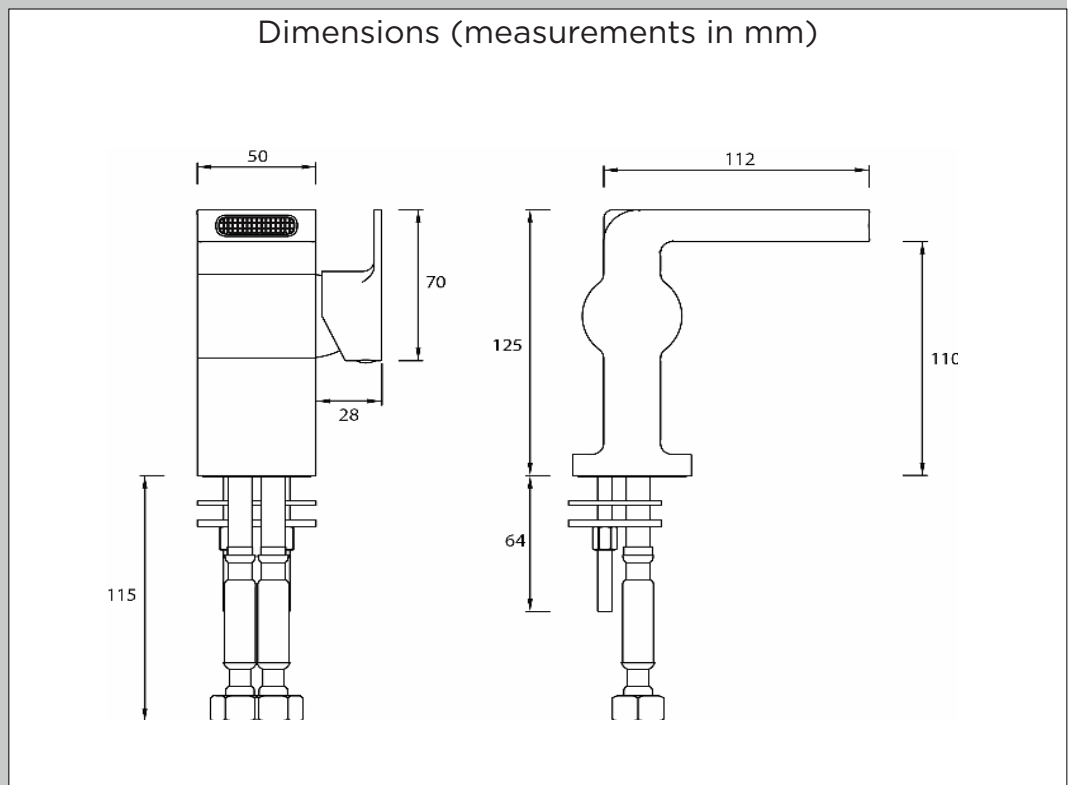

EXD BAS C

EXODUS Tap Range Exodus Basin Mixer Chrome

Specification	
Style:	Contemporary
Product Type:	Bathroom Taps
Finish/Colour:	Chrome
Main Construction Material:	Brass
Mount Type:	Deck Mounted
Handle Type:	Lever
Connection Inlet:	M10x15mm Compression Flexi Tails
Number of Tap Holes Required:	1
Valve/Cartridge Type:	35mm Cartridge
Plumbing System Suitability	High Pressure
Working Pressure Range:	Min. 1.0, Max. 5.0
Maximum Hot Water Temperature: °c	60
Maximum Dynamic Pressure: (bar)	5
Maximum Static Pressure: (bar)	10
Flow Type:	Single
Flow Rate: (l/min @ 3 bar)	5.1
Connection Outlet:	N/A
Isolation Included:	No

Features:

- 1 taphole
- Brass construction
- 35mm cartridge

Product Certifications:

For more products, visit our website:

Flow Rates (l/min)					
System Pressure (bar)	1	2	3	4	5
EXD BAS C	3.4	4.6	5.1	5.8	6.5

TECHNICAL
DATA
SHEET

BRISTAN
TAPS & SHOWERS

D3