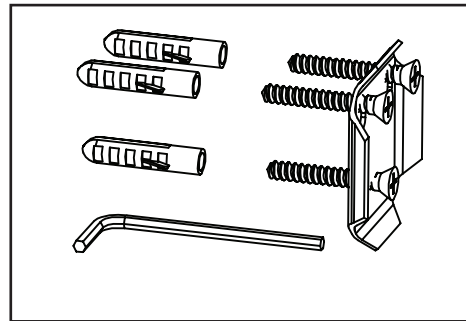

Product Code: SQ DISH C

Revision: D1

1

1

Fixing Kit