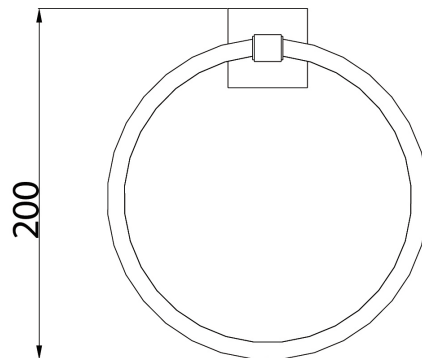

SQ RING C

Accessories
Square Towel Ring Brass Chrome Plated

Specification

Main Construction Material:	Brass
Contemporary or Traditional:	Contemporary

Features:

- Height 205mm
- Width 190mm
- Depth 60mm
- Solid Brass
-

Dimensions (measurements in mm)

For more products, visit our website:
<http://www.bristan.com>

**TECHNICAL
DATA
SHEET**

BRISTAN
TAPS & SHOWERS D2