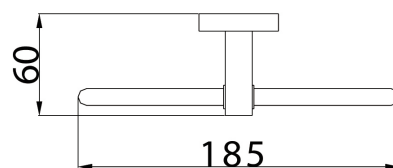

SQ RING C

Accessories
Square Towel Ring Brass Chrome Plated

Specification

Main Construction Material:	Brass
Contemporary or Traditional:	Contemporary

Features:

- Height 205mm
- Width 190mm
- Depth 60mm
- Solid Brass
-

Dimensions (measurements in mm)

For more products, visit our website:
<http://www.bristan.com>

**TECHNICAL
DATA
SHEET**

BRISTAN
TAPS & SHOWERS D2