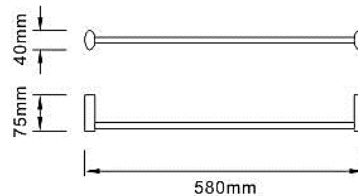

TECHNICAL DATA SHEET

BRISTAN

OVAL Towel Rail

Product Specification

Product Code: OV RAIL C
Finish: Chrome
Product Type: Contemporary
Construction: Brass

Additional Information:

•Dimensions:

Height	40 mm
Width	580 mm
Depth	75 mm

•Chrome plated to BS EN 248

•Other accessories available from the Oval range:

Robe Hook	OV HOOK C
Glass Shelf	OV SHELF C
Soap Dish	OV DISH C
Tumbler & Holder	OV HOLD C
Toilet Roll Holder	OV ROLL C
Towel Ring	OV RING C