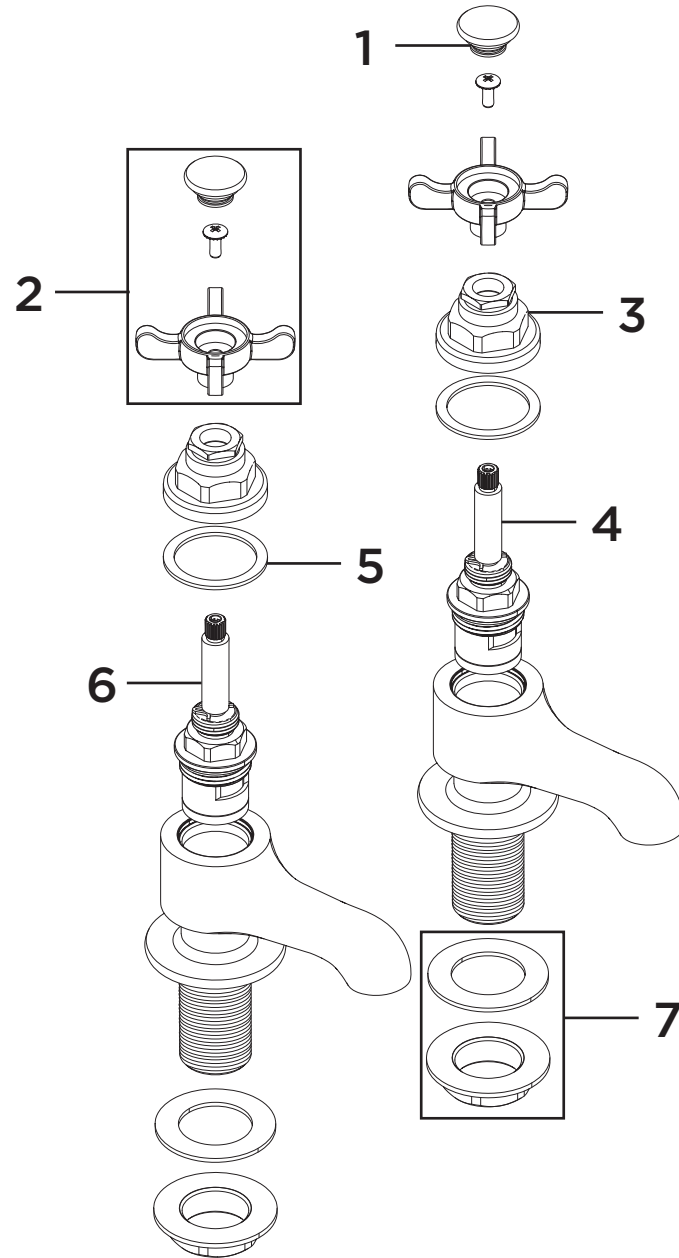

**Product Code:** N 3/4 C/G CD  
**Revision:** D4

1	Indices (Pair)
2	Handle Assembly (Pair)
3	Shroud
4	3/4" Plated Stem Cold Ceramic Disc Valve
5	Fibre Washer
6	3/4" Plated Stem Hot Ceramic Disc Valve
7	3/4" Backnut & Washer