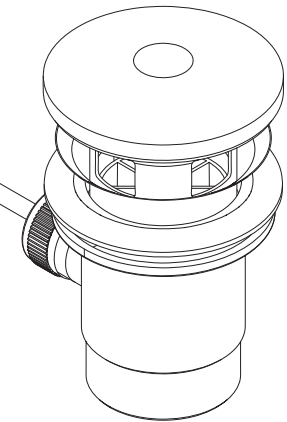

Product Code: N BAS C-G CD

Revision: D5

1	Handle Assembly (Pair)
2	Indices (Pair)
3	M4 x 10mm Screw
4	Shroud (Pair)
5	Washer
6	1/2" Plated Stem Hot Ceramic Disc Valve
7	1/2" Plated Stem Cold Ceramic Disc Valve
8	Waste Assembly
9	Pop-Up Link
10	M24 Flow Straightener
11	Pop-Up Rod with Knob
12	M10 x 70mm Fixing Kit
13	M12 Copper Tails (Pair)