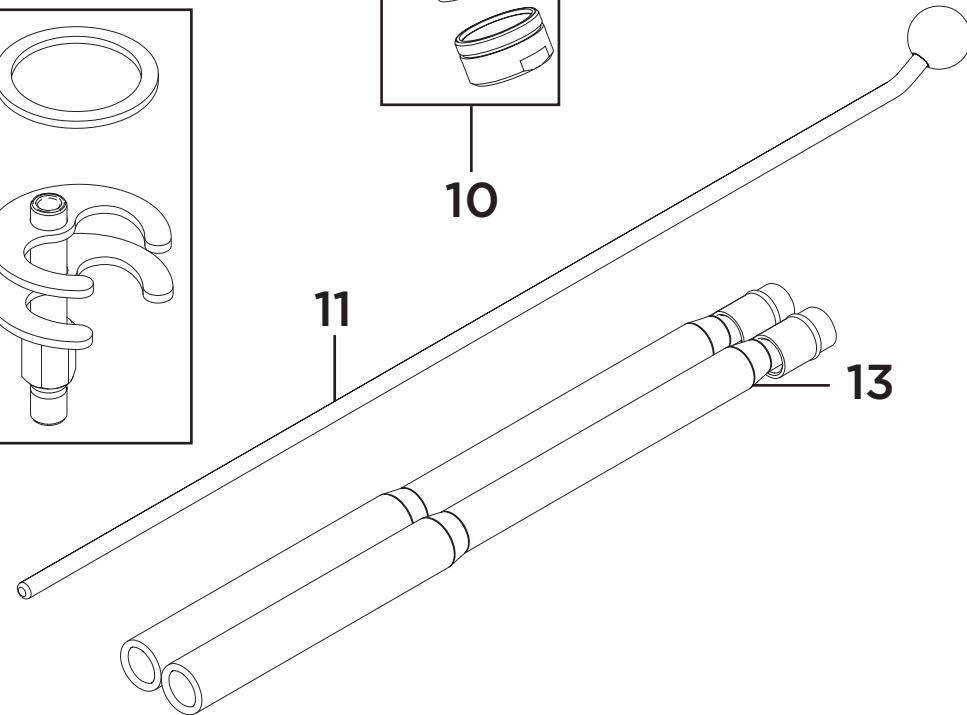

Product Code: N BAS C-G CD

Revision: D5

1	Handle Assembly (Pair)
2	Indices (Pair)
3	M4 x 10mm Screw
4	Shroud (Pair)
5	Washer
6	1/2" Plated Stem Hot Ceramic Disc Valve
7	1/2" Plated Stem Cold Ceramic Disc Valve
8	Waste Assembly
9	Pop-Up Link
10	M24 Flow Straightener
11	Pop-Up Rod with Knob
12	M10 x 70mm Fixing Kit
13	M12 Copper Tails (Pair)