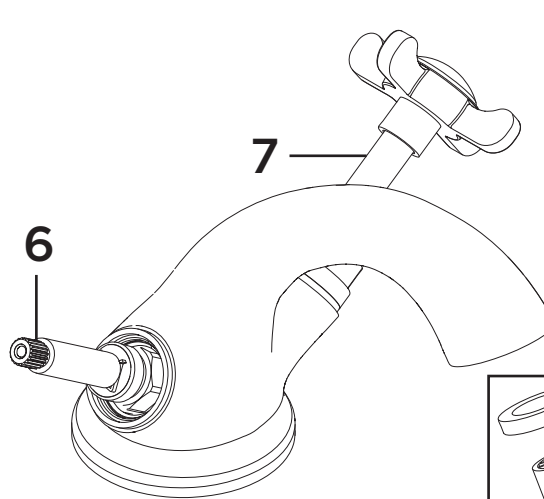

Product Code: N BAS C-G CD

Revision: D5

1	Handle Assembly (Pair)
2	Indices (Pair)
3	M4 x 10mm Screw
4	Shroud (Pair)
5	Washer
6	1/2" Plated Stem Hot Ceramic Disc Valve
7	1/2" Plated Stem Cold Ceramic Disc Valve
8	Waste Assembly
9	Pop-Up Link
10	M24 Flow Straightener
11	Pop-Up Rod with Knob
12	M10 x 70mm Fixing Kit
13	M12 Copper Tails (Pair)