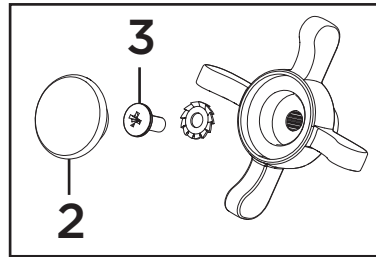

Product Code: N BAS C-G CD

Revision: D5

1	Handle Assembly (Pair)
2	Indices (Pair)
3	M4 x 10mm Screw
4	Shroud (Pair)
5	Washer
6	1/2" Plated Stem Hot Ceramic Disc Valve
7	1/2" Plated Stem Cold Ceramic Disc Valve
8	Waste Assembly
9	Pop-Up Link
10	M24 Flow Straightener
11	Pop-Up Rod with Knob
12	M10 x 70mm Fixing Kit
13	M12 Copper Tails (Pair)