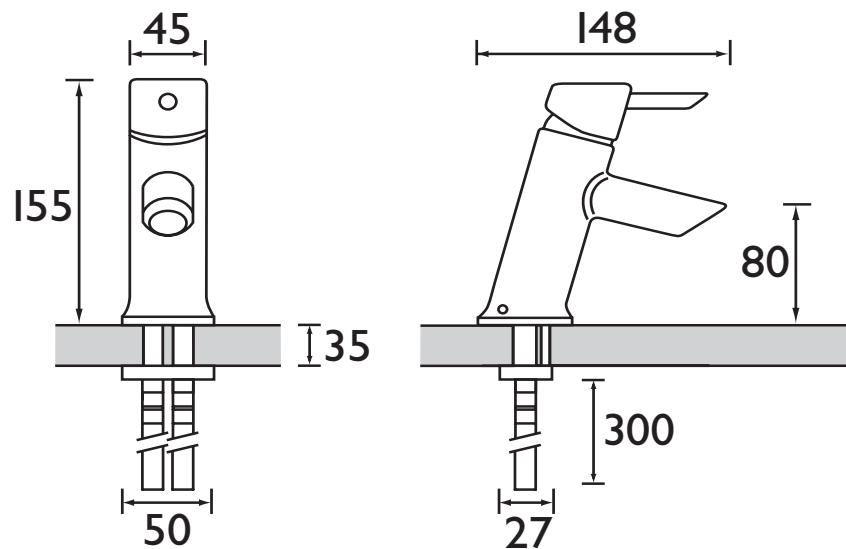

AE BASNW C

ACUTE Tap Range Acute Basin Mixer Without Waste Chrome

Specification	
Style:	Contemporary
Product Type:	Bathroom Taps
Finish/Colour:	Chrome
Main Construction Material:	Brass
Mount Type:	Deck Mounted
Handle Type:	Single Lever
Connection Inlet:	15mm Flexible Connecting Pipes
Number of Tap Holes Required:	1
Valve/Cartridge Type:	35mm Ceramic Disc Cartridge
Plumbing System Suitability	All
Working Pressure Range:	Min 0.2 - Max 5.0 Bar
Maximum Hot Water Temperature: °c	65
Maximum Dynamic Pressure: (bar)	5
Maximum Static Pressure: (bar)	10
Flow Type:	Single
Flow Rate: (l/min @ 3 bar)	20.4
Connection Outlet:	N/A
Isolation Included:	Yes

Features:

- Easyfit
- Metal Fixing Nut
- Supplied with flexi tails and integral isolators
- Ceramic Cartridge

Product Certifications:

For more products, visit our website:

Dimensions (measurements in mm)

Flow Rates (l/min)

System Pressure (bar)	0.2	0.5	1	2	3	5
Single Outlet	4.9	8.1	11.8	16.7	20.4	26.5
Mixed	5.7	9.3	13.4	18.9	23.1	29.6

TECHNICAL
DATA
SHEET

BRISTAN
TAPS & SHOWERS

D2