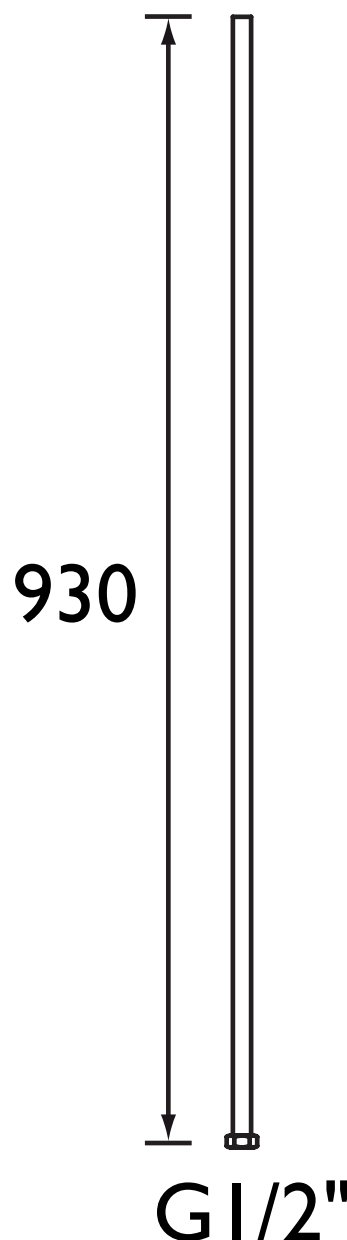

Specification

Main Construction Material:	Brass
Connection Inlet:	15mm
Connection Outlet:	15mm
Finish:	Chrome

Dimensions (measurements in mm)

Features:

- Can be cut to the required length
- Supplied with compression nut and olive
- 15mm inlet and outlet connections
- Showerhead and timed flow valve not included