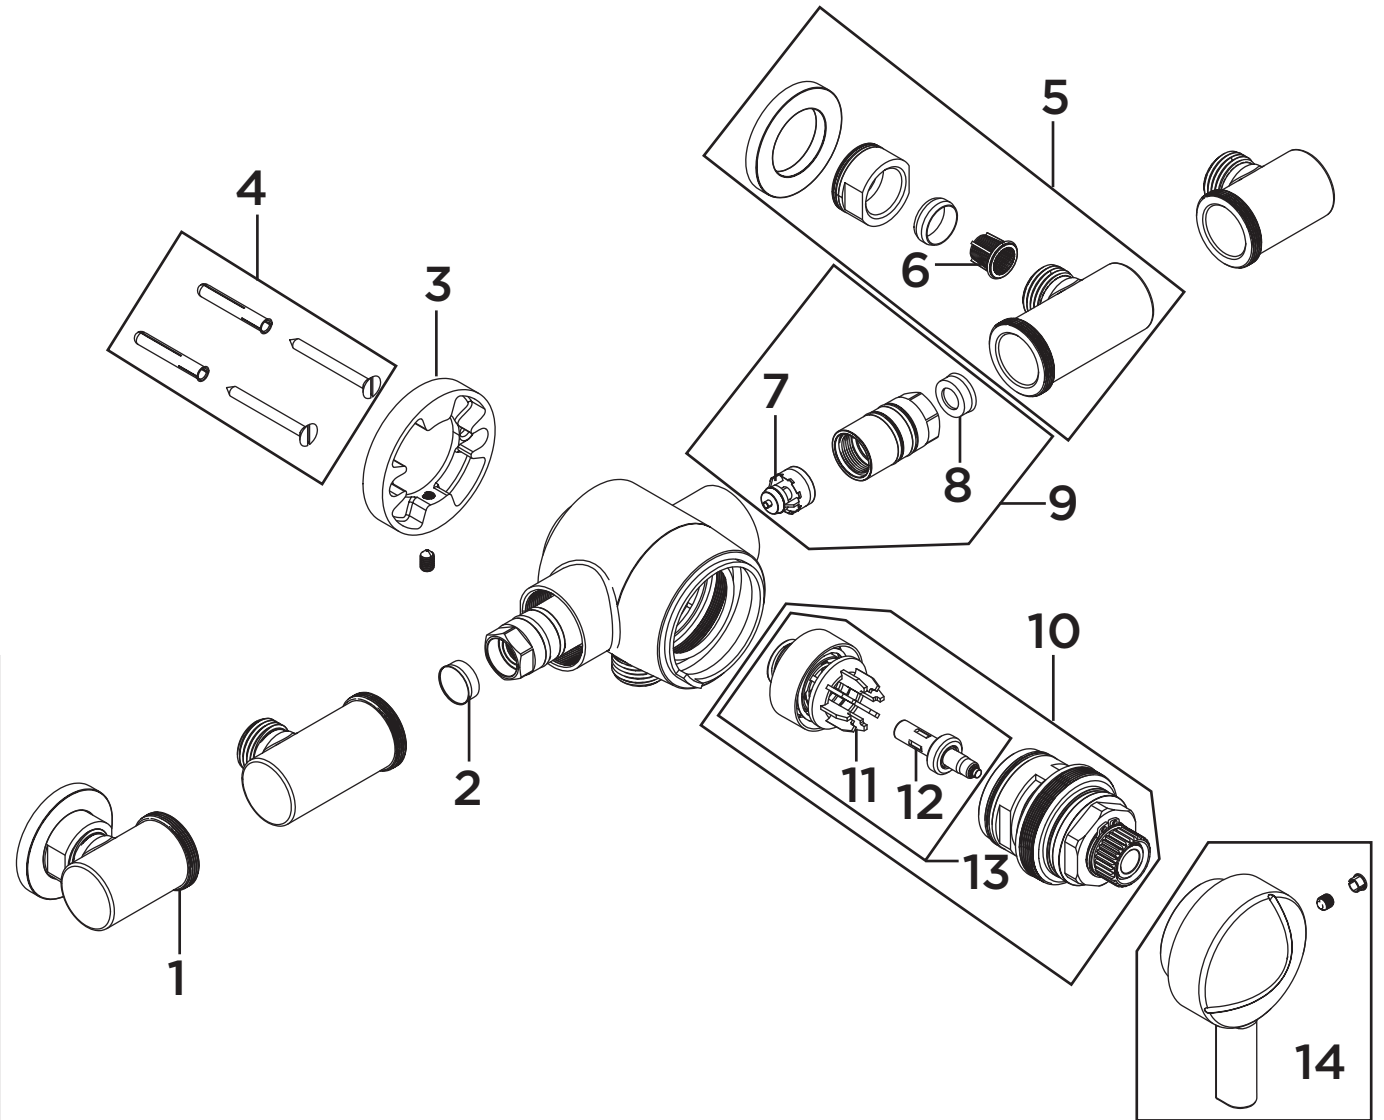

Product Code: MINI2 TS1203 EL C

Revision: D1

1	Short Elbow Assembly (Pair)
2	5lpm Flow Limiter
3	Backplate
4	Screw Pack
5	Long Elbow Assembly (Pair)
6	Filter
7	Check Valve
8	7lpm Flow Limiter
9	Elbow Support Assembly
10	Thermostatic Cartridge
11	Piston Assembly
12	Thermostat
13	Thermostat & Piston Assembly
14	Handle Assembly