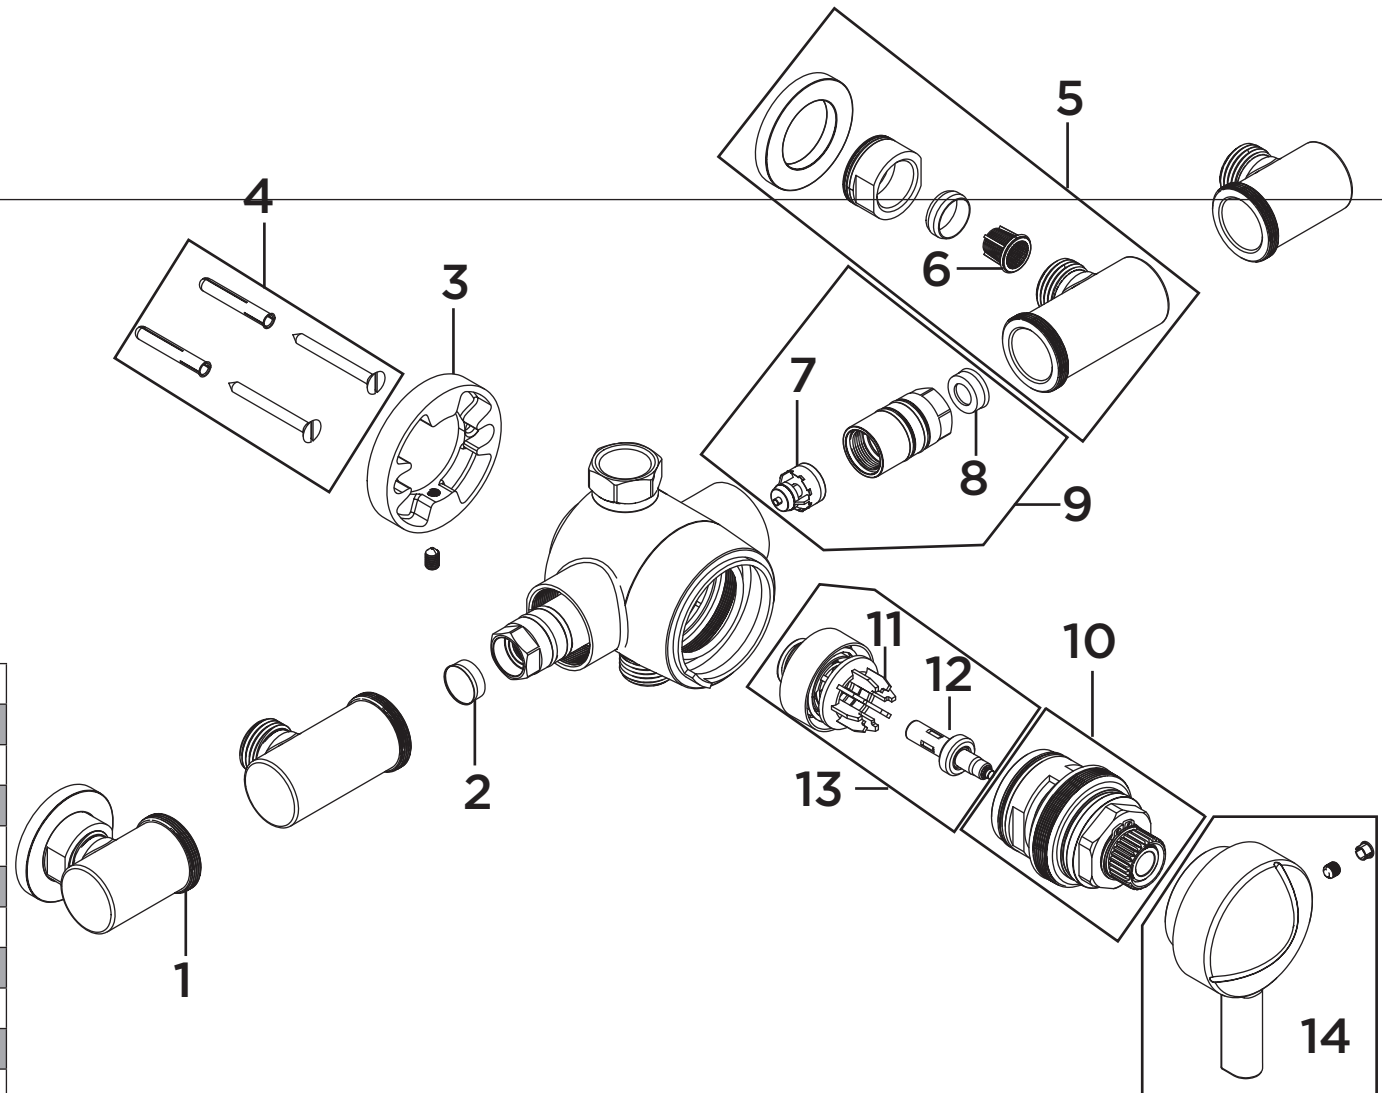

Product Code: MINI2 TS1203 RR C
Revision: D2

1	Short Elbow Assembly (Pair)
2	5lpm Flow Limiter
3	Backplate
4	Screw Pack
5	Long Elbow Assembly (Pair)
6	Filter
7	Check Valve
8	7lpm Flow Limiter
9	Elbow Support Assembly
10	Thermostatic Cartridge
11	Piston Assembly
12	Thermostat
13	Thermostat & Piston Assembly
14	Handle Assembly