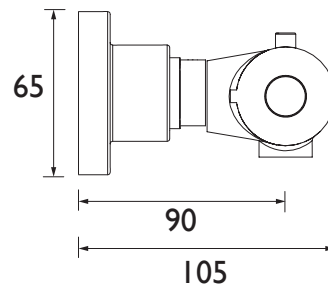

FZ SHXVOCTFF C

FRENZY Shower Range Frenzy Cool Touch Bar Shower with Fast Fit Kit Chrome

Features:

- 15mm inlet connections
- Thermostatic cartridge with preset temperature stop at 38°C, can be over-riden to a maximum of 46°C
- Unique Safe Touch technology ensures the valves stays cool to the touch while in use
- Dual control - flow and temperature are controlled separately
- Supplied with a wall mount 12 fixing kit for easier retro installation

Specification

Style:	Contemporary
Finish/Colour:	Chrome Plated
Main Construction Material:	Brass
No of Controls:	2
Shower Type:	Bar Shower
Shower Head Type:	None
Valve/Cartridge Type:	Thermostatic Cartridge
Maximum Hot Water Supply Temperature °C:	60
Maximum Static Pressure: (bar)	10
Plumbing System Suitability:	Suitable for all plumbing systems, ideally balanced
Working Pressure Range:	Min: 0.2 bar, Max: 5 bar
Connection Inlet:	15mm compression
Connection Outlet:	G 1/2"
Isolation Valve Included:	Yes
Check Valve Included:	Yes

Dimensions (measurements in mm)

Flow Rates (l/min)

System Pressure (bar)	0.2	0.5	1	2	3	5
Open Outlet (mixed)	4.2	7.5	11.2	15.8	19.4	25

TECHNICAL DATA SHEET

BRISTAN

TAPS & SHOWERS

D5