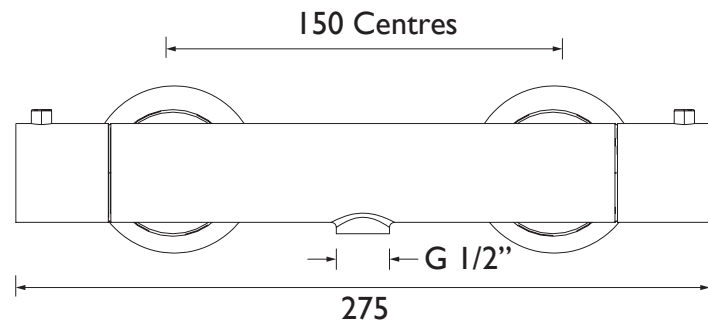

FZ SHXVOCTFF C

FRENZY Shower Range Frenzy Cool Touch Bar Shower with Fast Fit Kit Chrome

Features:

- 15mm inlet connections
- Thermostatic cartridge with preset temperature stop at 38°C, can be over-riden to a maximum of 46°C
- Unique Safe Touch technology ensures the valves stays cool to the touch while in use
- Dual control - flow and temperature are controlled separately
- Supplied with a wall mount 12 fixing kit for easier retro installation

Specification

Style:	Contemporary
Finish/Colour:	Chrome Plated
Main Construction Material:	Brass
No of Controls:	2
Shower Type:	Bar Shower
Shower Head Type:	None
Valve/Cartridge Type:	Thermostatic Cartridge
Maximum Hot Water Supply Temperature °C:	60
Maximum Static Pressure: (bar)	10
Plumbing System Suitability:	Suitable for all plumbing systems, ideally balanced
Working Pressure Range:	Min: 0.2 bar, Max: 5 bar
Connection Inlet:	15mm compression
Connection Outlet:	G 1/2"
Isolation Valve Included:	Yes
Check Valve Included:	Yes

Dimensions (measurements in mm)

Flow Rates (l/min)

System Pressure (bar)	0.2	0.5	1	2	3	5
Open Outlet (mixed)	4.2	7.5	11.2	15.8	19.4	25

TECHNICAL DATA SHEET

BRISTAN

TAPS & SHOWERS

D5