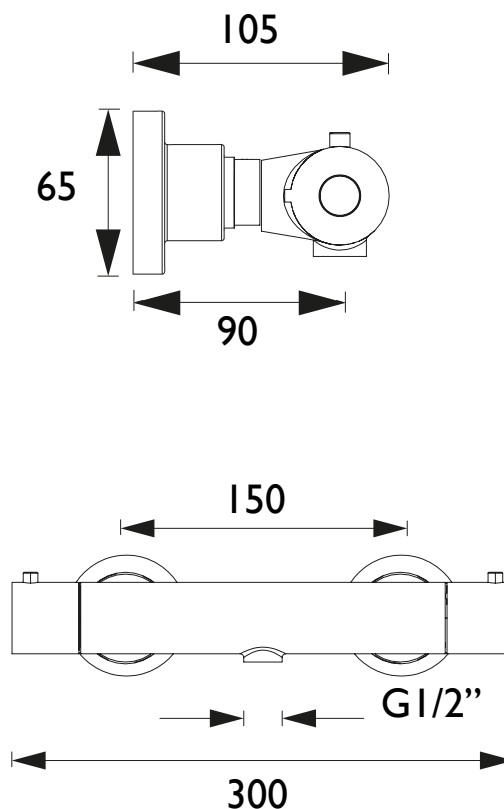

FZ SHXVOCTFF C

FRENZY Shower Range

Frenzy Safe Touch Bar Mixer
Valve only Fast Fix

Features:

- The Frenzy Thermostatic Shower combines simple, stylish design with modern functionality. Finished in scratch-resistant chrome, it features Safe Touch technology, which ensures the bar shower valve remains cool to the touch for family-friendly safety, and separate flow and temperature controls to deliver your ideal shower every time.
- Enjoy peace of mind with a 38°C safety stop, including override when required
- Stay protected with Safe Touch technology that keeps the valve cool to the touch
- Fast, hassle-free installation with built-in front facing isolation valves that make it easy to fit, maintain and replace.
- Built to last, backed by a lifetime parts and 1-year labour guarantee

Product Certifications:

WRAS Certificate No: 250203003
WRAS Expiry Date: 28/02/2030

Kiwa TMV2 Cert No: 2601731
Kiwa TMV2 Expiry Date: 26/01/2031

Specification

Finish/Colour:	Chrome Plated
Main Construction Material:	Brass, Zinc, Stainless Steel and ABS
No of Controls:	2
Shower Type:	Bar Shower
Valve/Cartridge Type:	Thermostatic Cartridge
Maximum Hot Water Supply Temperature °C:	60
Plumbing System Suitability:	Suitable for all plumbing systems, ideally balanced
Minimum Dynamic Pressure (bar):	0.2
Maximum Dynamic Pressure (bar):	5
Maximum Static Pressure (bar):	10
Connection Inlet:	15mm compression
Connection Outlet:	G 1/2"
Isolation Valve Included:	Yes
Check Valve Included:	Yes

Dimensions (measurements in mm)

Flow Rates (l/min)

System Pressure (bar)	0.2	0.5	1	2	3	5
Valve Only (mixed)	4.2	7.3	10.9	15.7	19.2	24.5

TECHNICAL
DATA
SHEET

BRISTAN

D18