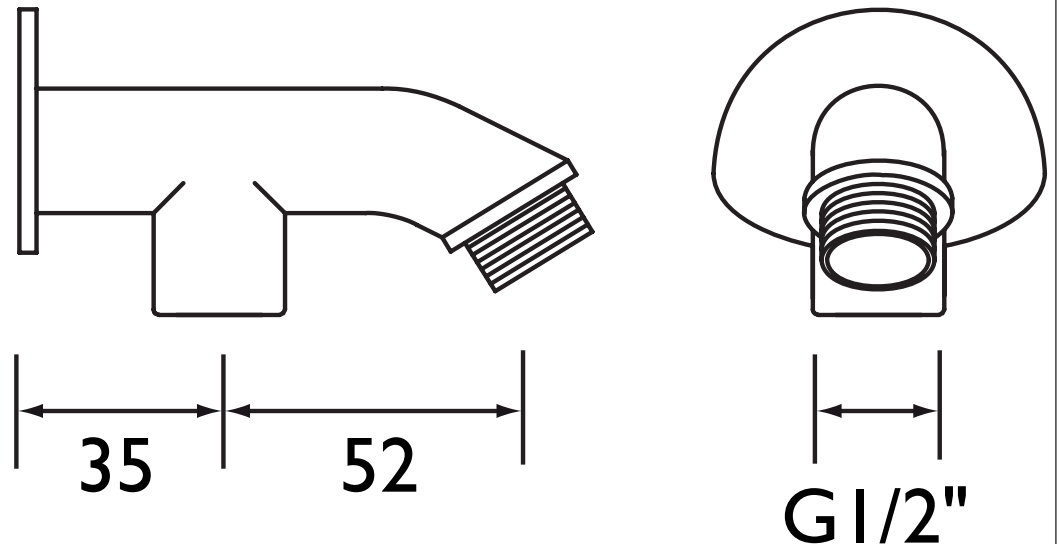

9042-C

Accessories Exposed Shower Arm for Rigid Riser 87mm

Features:

- 87mm Projection
- Backplate for wall fixing
- 1/2" BSP outlet connection
- 15mm inlet connection

Product Certifications:

For more products, visit our website:
<http://www.bristan.com>

Specification

Main Construction Material:	Brass
Connection Inlet:	15mm
Connection Outlet:	1/2" BSP
Contemporary or Traditional:	Traditional
Product Type:	Commercial
Riser Length: (mm)	87
Finish:	Chrome

Dimensions (measurements in mm)

**TECHNICAL
DATA
SHEET**

BRISTAN

D3