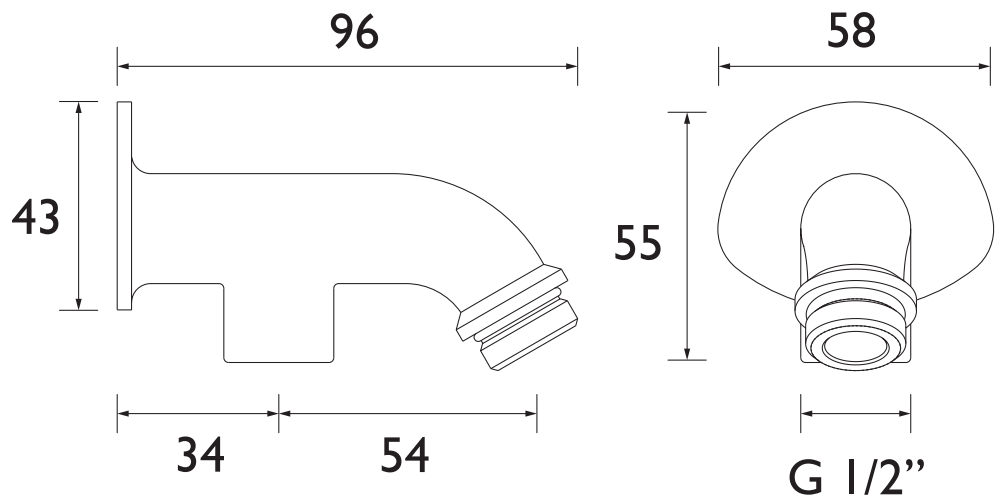

## Accessories Exposed Shower Arm for Rigid Riser 87mm

### Specification

Main Construction Material:	Brass
Connection Inlet:	15mm
Connection Outlet:	1/2" BSP
Contemporary or Traditional:	Traditional
Product Type:	Commercial
Riser Length: (mm)	87
Finish:	Chrome

### Dimensions (measurements in mm)

### Features:

- 87mm Projection
- Backplate for wall fixing
- 1/2" BSP outlet connection
- 15mm inlet connection