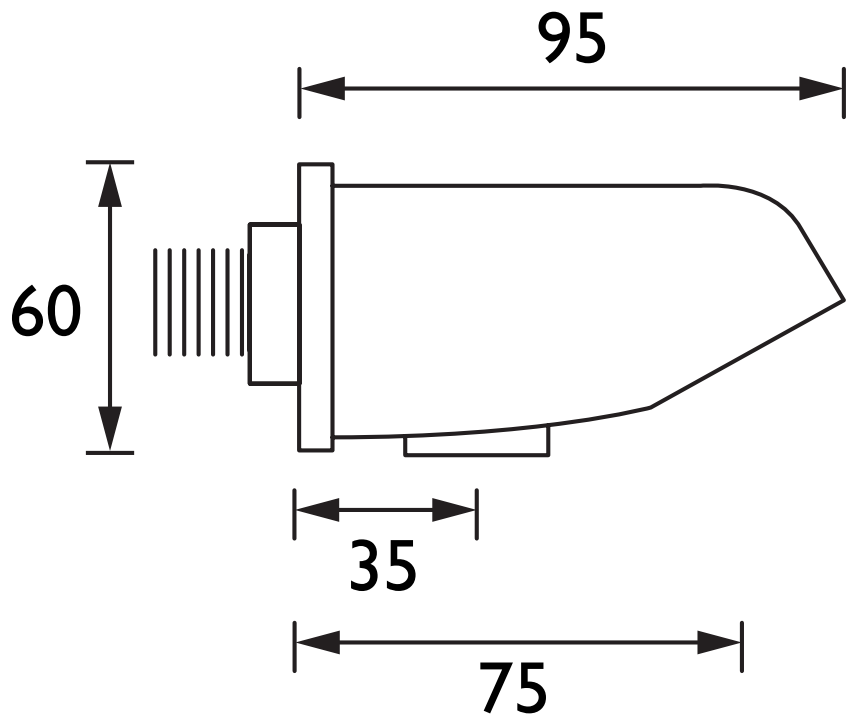

### Specification

Style:	Commercial
Finish/Colour:	Chrome
Main Construction Material:	Brass
No of Controls:	N/A
Shower Type:	N/A
Shower Head Type:	Vandal Resistant Showerhead
Plumbing System Suitability:	All - Ideally Balanced
Working Pressure Range:	Dependant upon shower valve/mixer specified
Connection Inlet:	15mm Compression

### Features:

- Suitable for exposed or concealed pipework
- Concealed fixings and security screw heads for tamper resistance
- Bottom or rear supply
- Supplied with optional spray rings
- 15mm inlet connection

### Dimensions (measurements in mm)