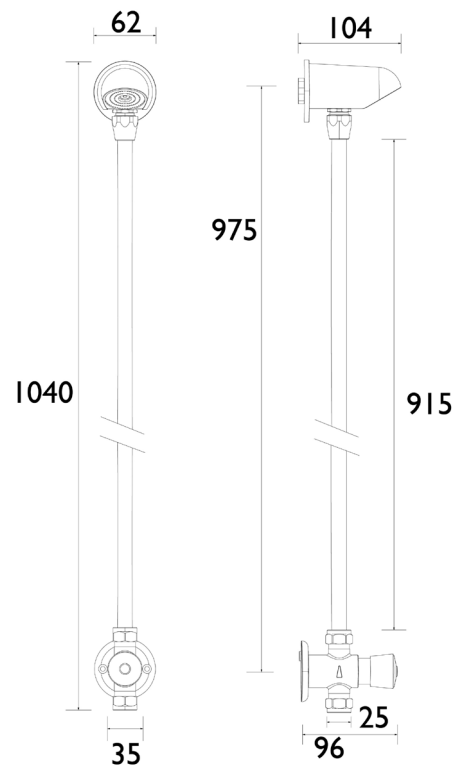

Features:

- Supplied pre-plumbed and ready for connection to a pre-blended supply
- Water economy push button operation with 25 second constant flow (+5/-10 secs)
- Vandal resistant showerhead with adjustable spray trajectory and a choice of spray rings
- 15mm inlet connection
- Max. inlet pressure 3.0 bar

Product Certifications:

For more products, visit our website:
<http://www.bristan.com>

Specification

Style:	Utility
Main Construction Material:	Brass
No of Controls:	1
Shower Type:	Timed Flow (25 Seconds)
Shower Head Type:	Fixed Anti-Vandal
Valve/Cartridge Type:	Manual
Maximum Hot Water Supply Temperature °C:	65 (pre-blended)
Dynamic Pressure Range:	3
Maximum Static Pressure: (bar)	10
Plumbing System Suitability:	All Systems
Working Pressure Range:	Min. 0.1 Bar, Max. 5.0 Bar
Connection Inlet:	15mm
Connection Outlet:	Open
Check Valve Included:	No

Dimensions (measurements in mm)

Flow Rates (l/min)

System Pressure (bar)	0.2	0.5	1	2	3	5
Through Handset (mixed)	6	9	13	18	22	30

TECHNICAL DATA SHEET

BRISTAN