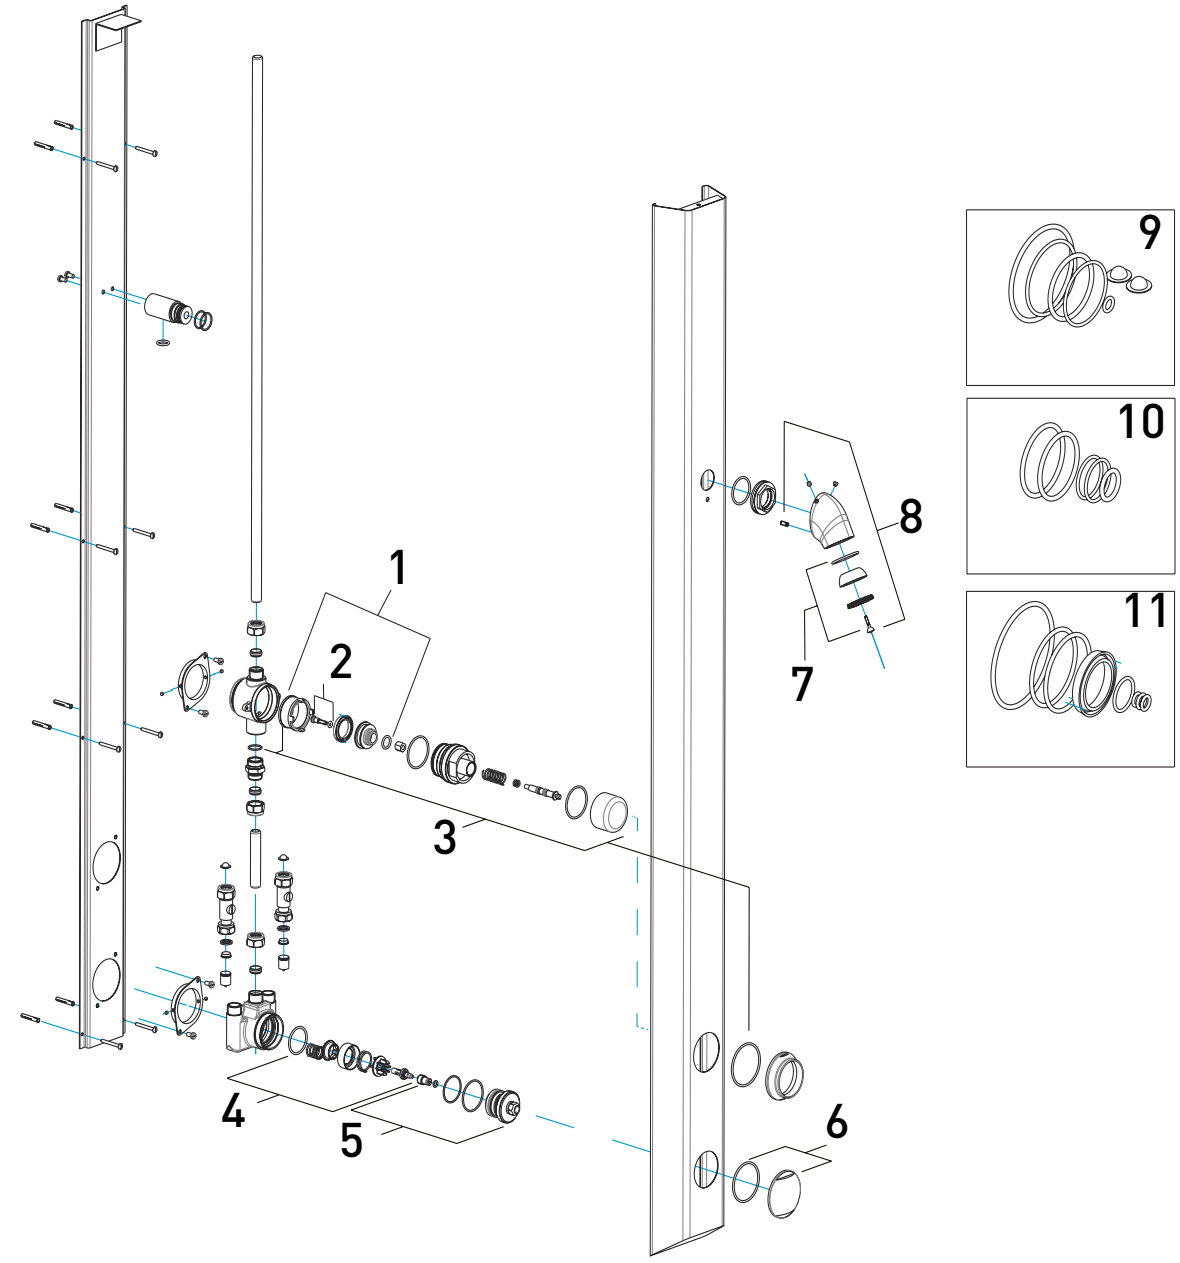

Product Code: TFP3003
Revision: D3

1	Timing Cup, U-Seal & Screw
2	Retaining Screw & O-Ring
3	Time Flow Mechanism
4	Thermostat & Piston Assembly
5	Cartridge Headwork
6	Shower Cover Kit
7	Shower Ring Kit
8	Shower Fixed Head
9	Shower Valve Seals Kit
10	Shower Head Seals Kit
11	Time Flow Seals Kit