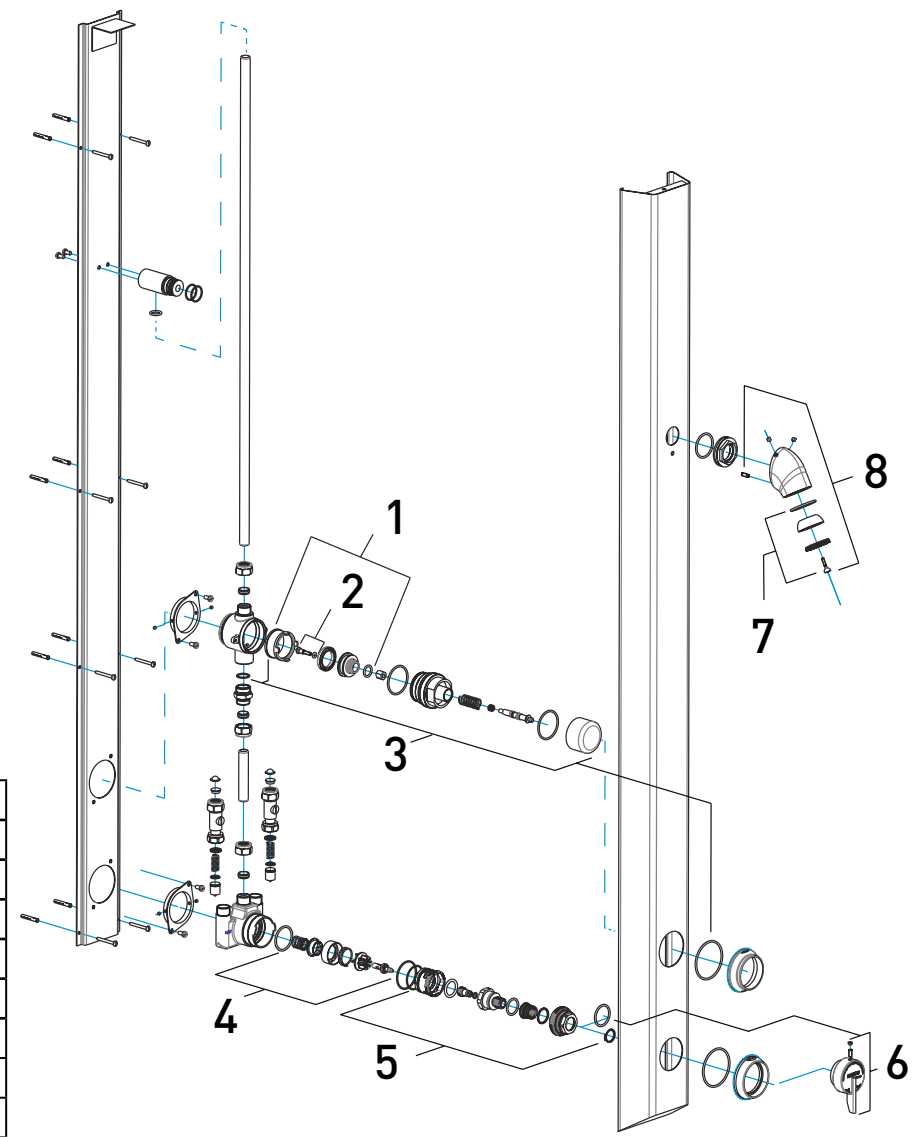

Product Code: TFP3001
Revision: D3

1	Timing Cup, U-Seal & Screw
2	Retaining Screw & O-Ring
3	Time Flow Mechanism
4	Thermostat & Piston Assembly
5	Cartridge
6	Handle Assembly
7	Shower Ring Kit
8	Shower Fixed Head
9	Shower Valve Seals Kit
10	Shower Head Seals Kit
11	Time Flow Seals Kit