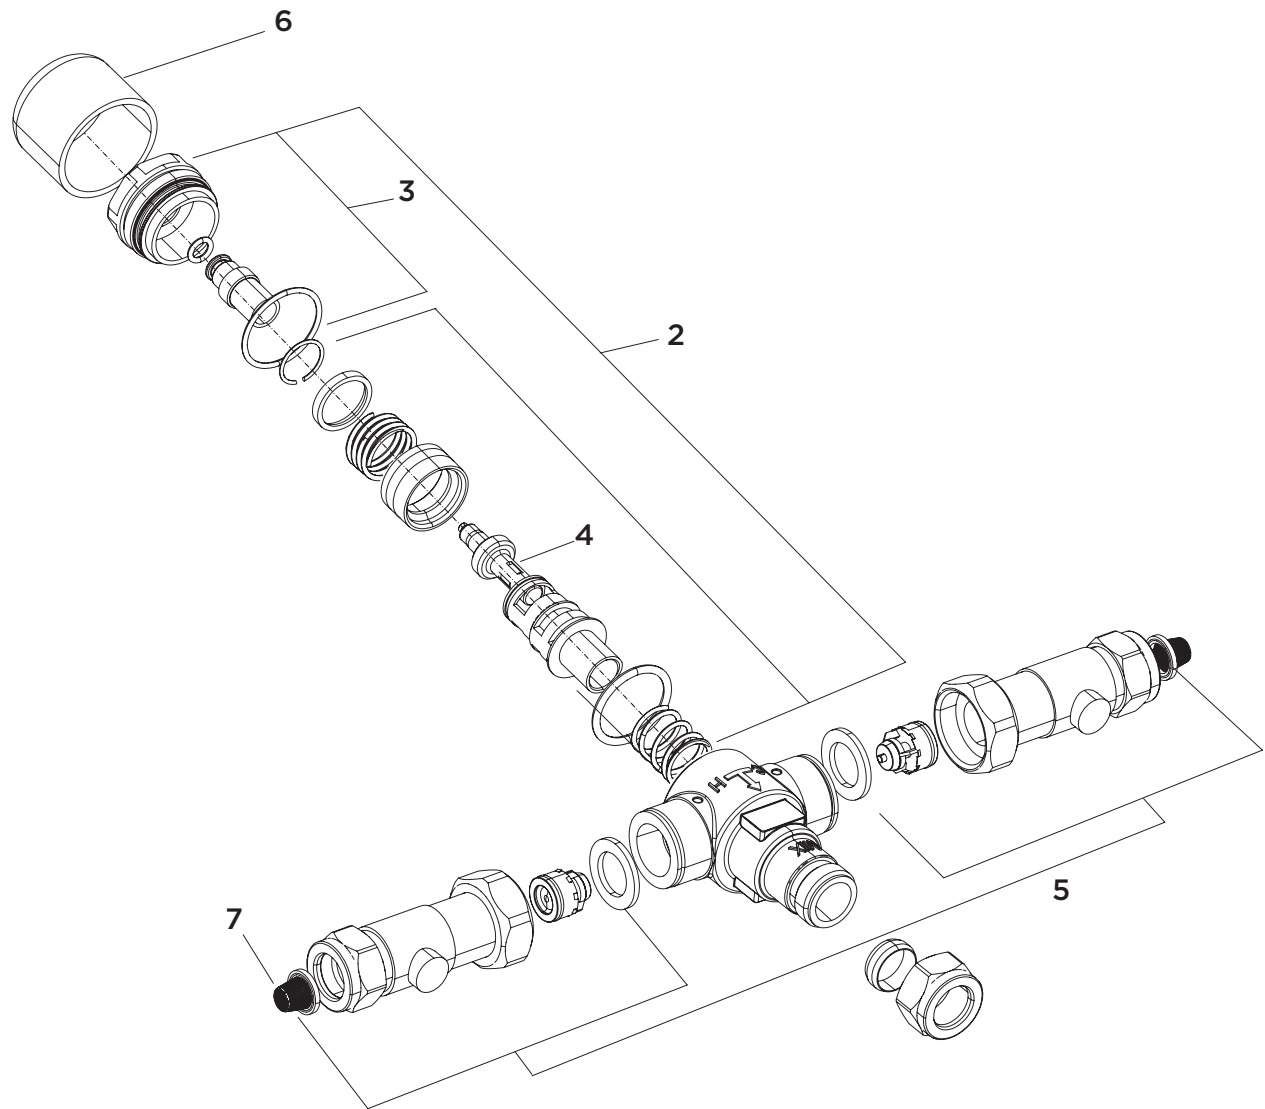

**Product Code:** MT503CP-ISO**Revision:** D1

1	Seal Kit
2	Cartridge
3	Spindle
4	Pistons
5	Elbows
6	Valve Cover
7	Basket Washer