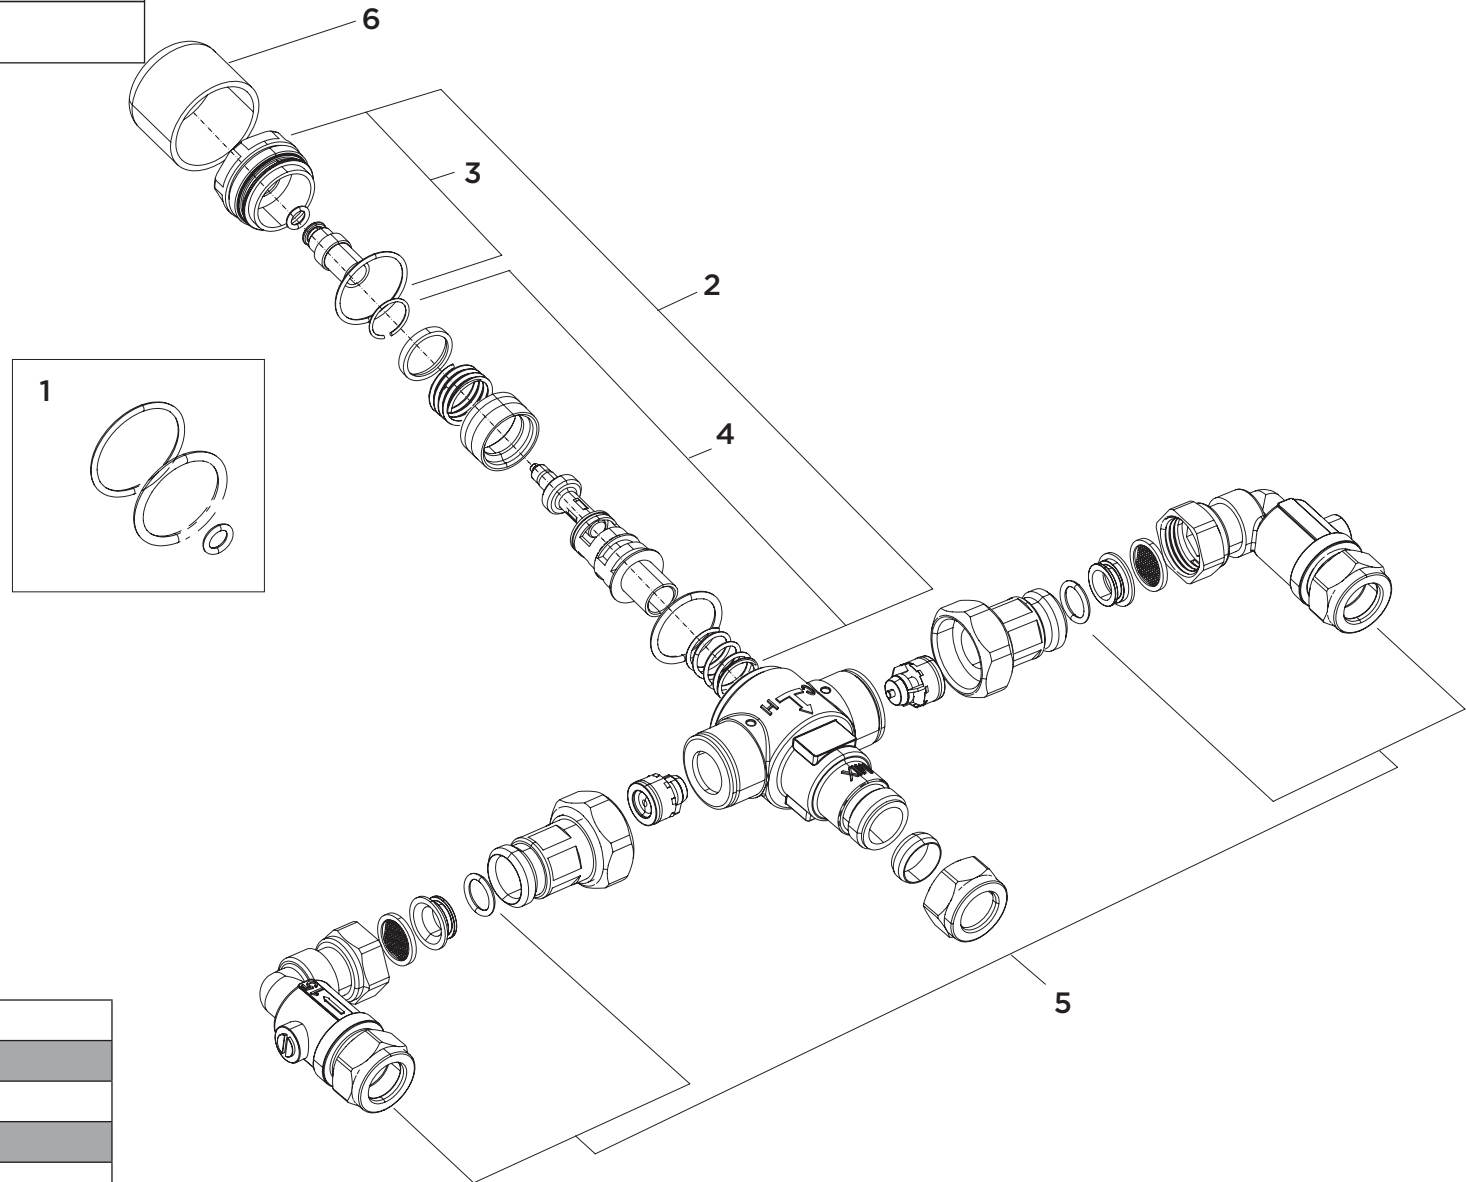

Product Code: MT503CP-ISOELB**Revision:** D1

1	Seal Kit
2	Cartridge
3	Spindle
4	Pistons
5	Elbows
6	Valve Cover