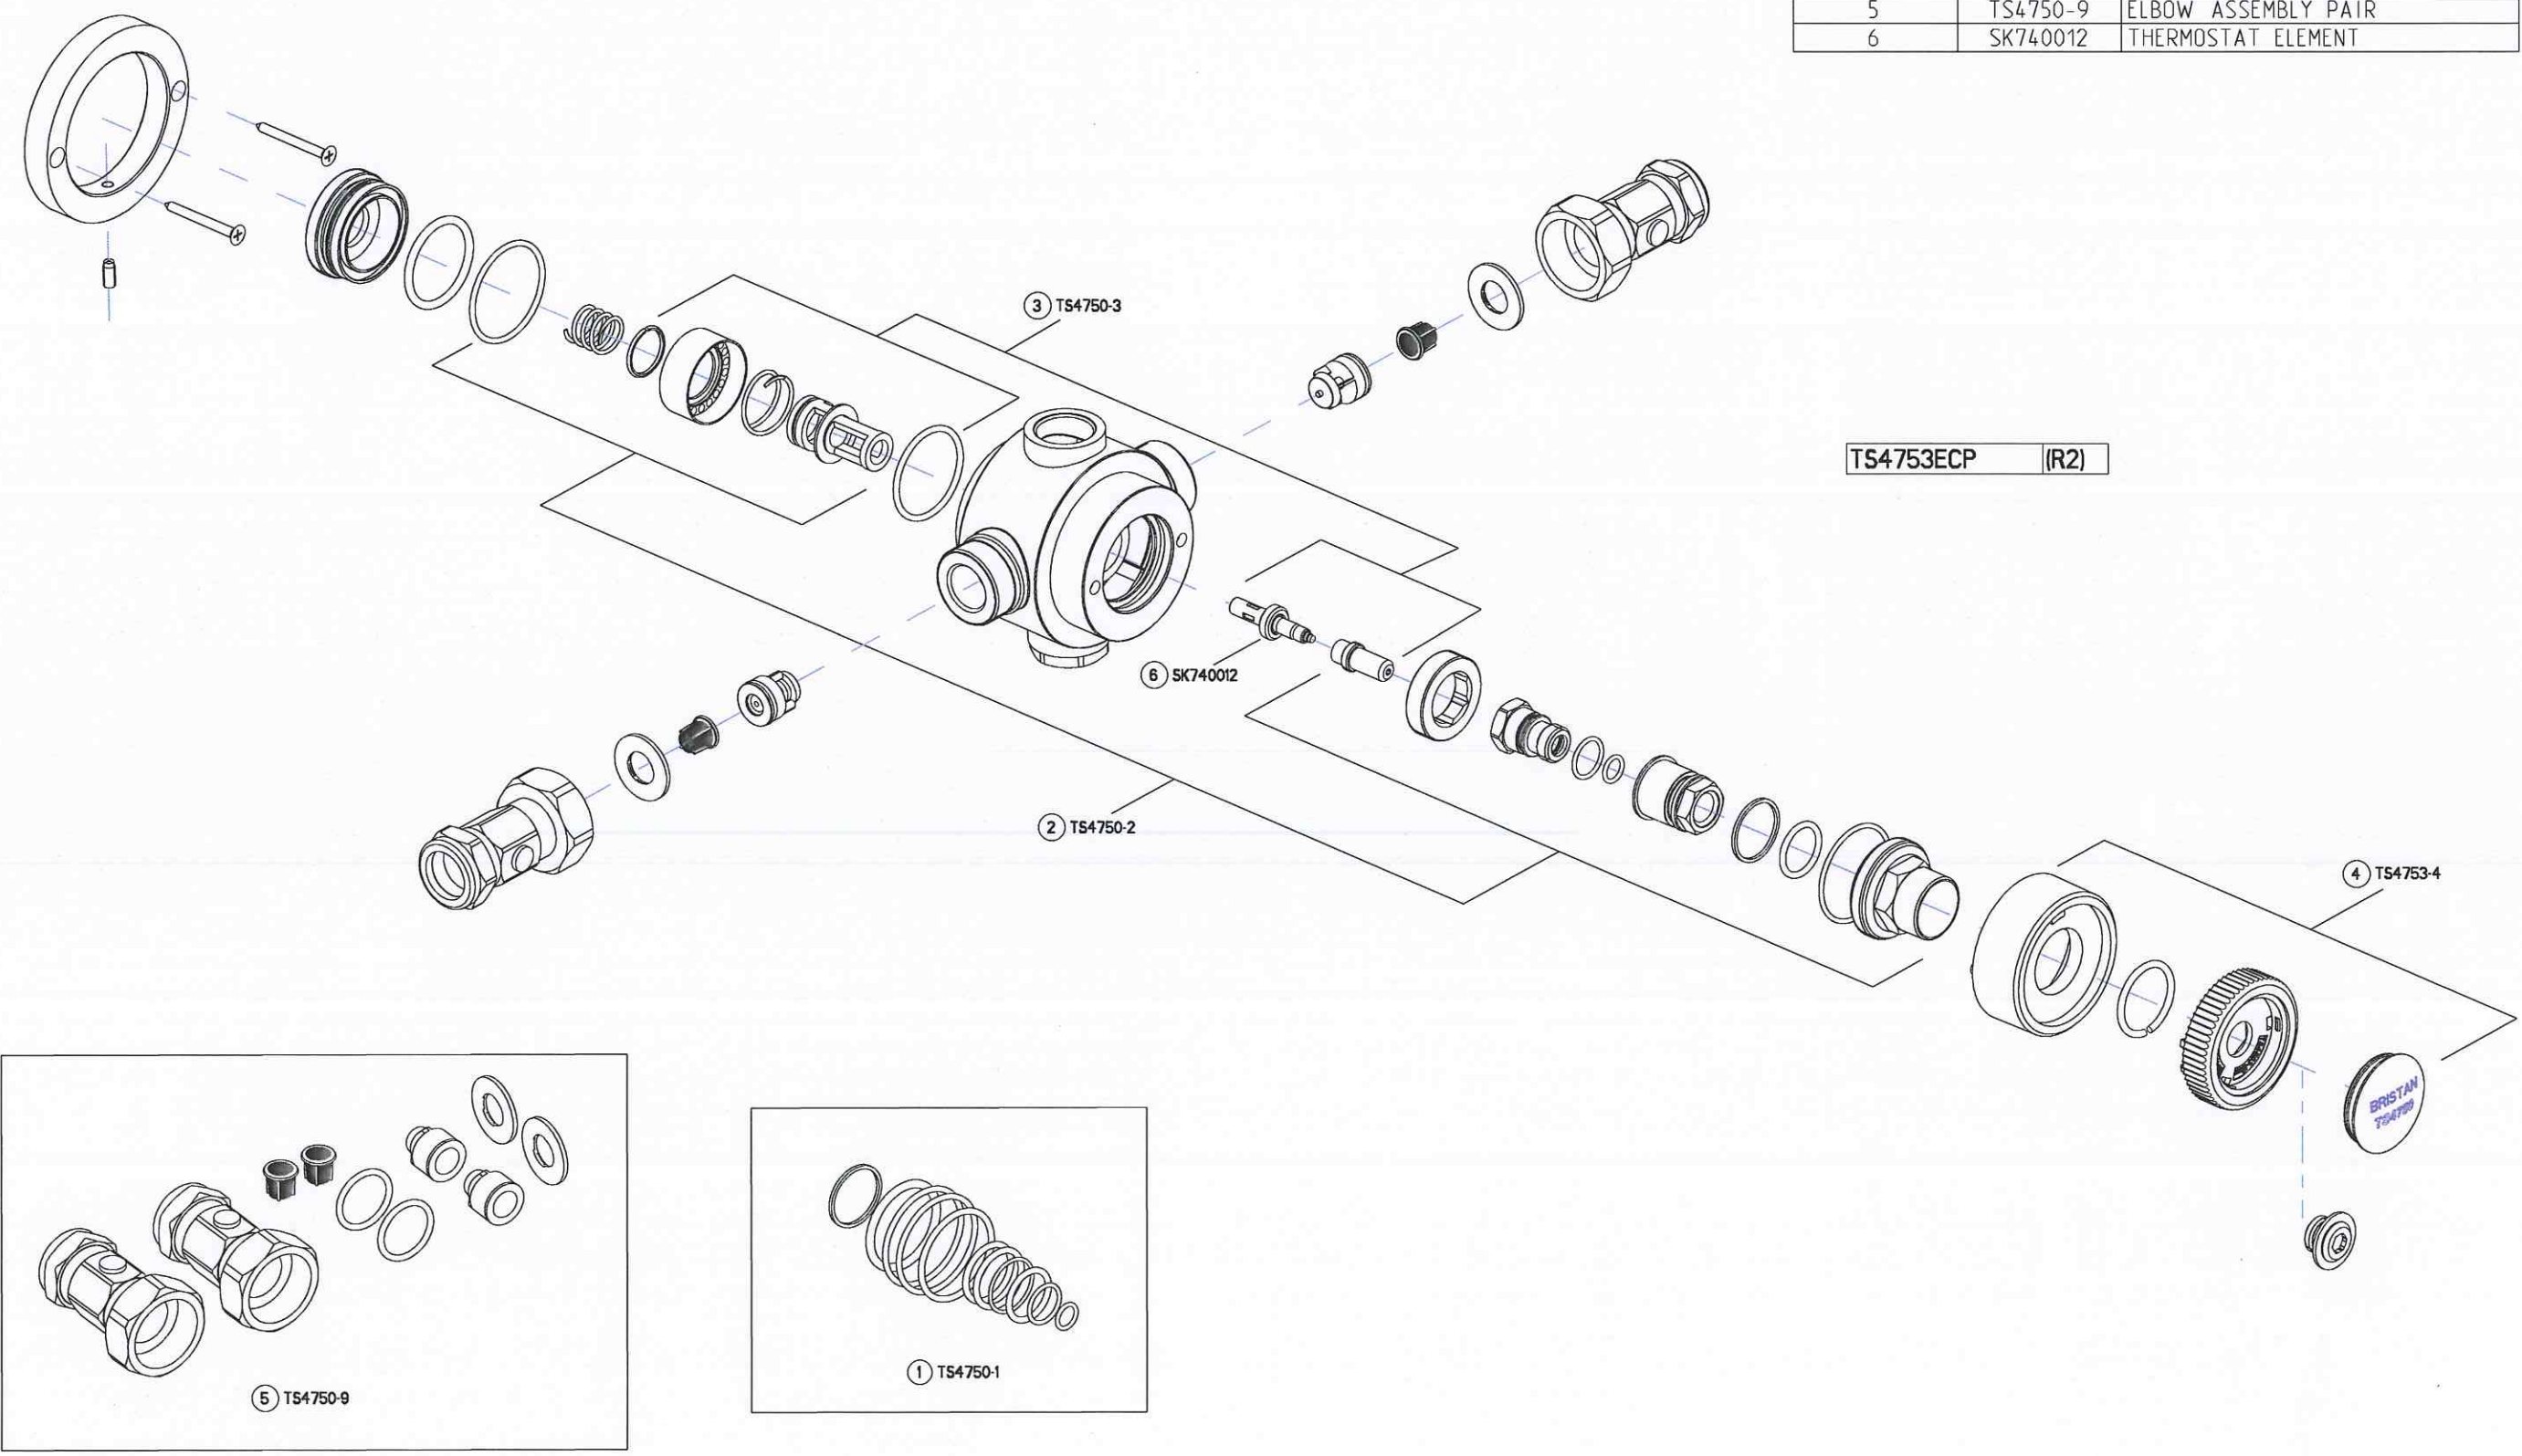

DRW POSN No.	PART No.	PART DESCRIPTION
1	TS4750-1	SEAL KIT
2	TS4750-2	TS4750 CARTRIDGE
3	TS4750-3	THERMOSTAT AND PISTON ASSEMBLY
4	TS4753-4	TS4750 CONTROL KNOB
5	TS4750-9	ELBOW ASSEMBLY PAIR
6	SK740012	THERMOSTAT ELEMENT

TS4753ECP (R2)

5 TS4750-9

1 TS4750-1