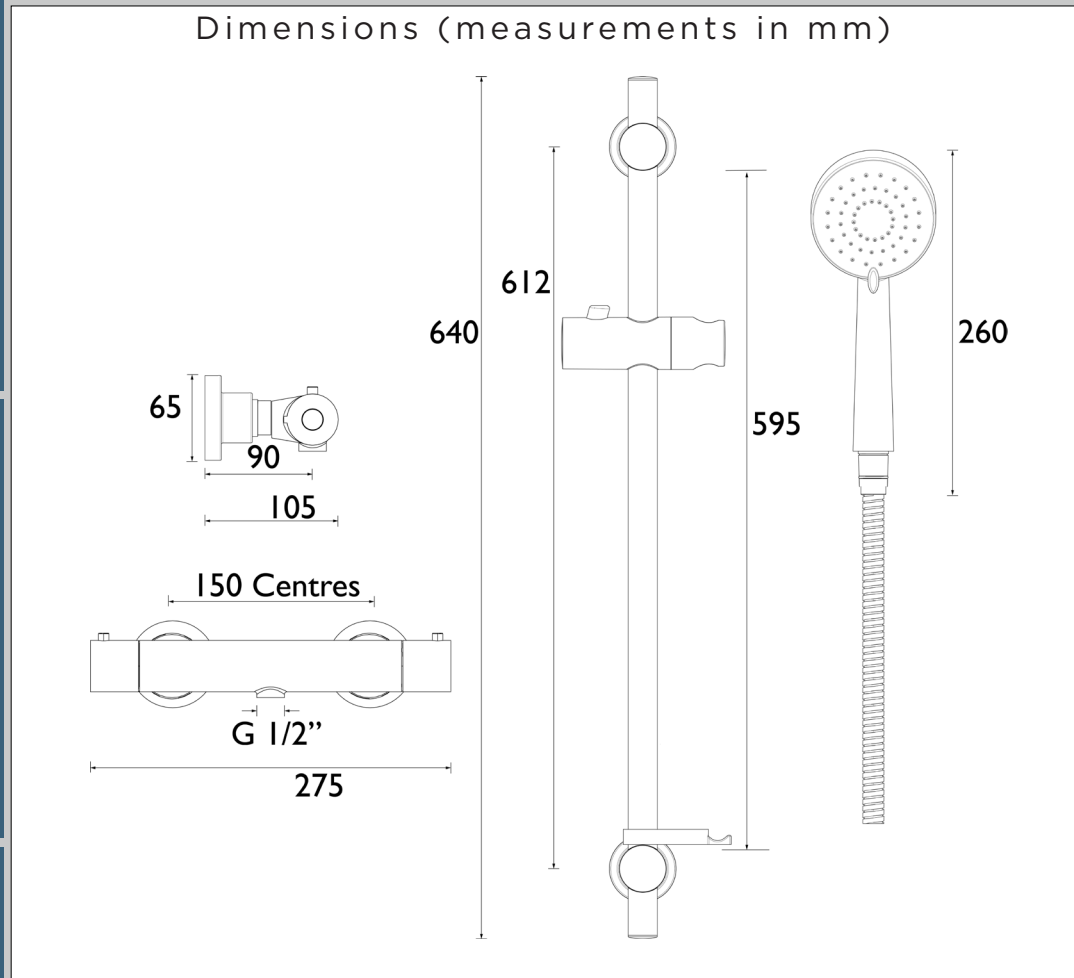

Product Certifications:

WRAS Cert. Number: 1410916
WRAS Expiry Date: 31/10/2019

For more products, visit our website:
<http://www.bristan.com>

Flow Rates (l/min)						
System Pressure (bar)	0.2	0.5	1	2	3	5
Through Handset (mixed)	4.2	7.5	11.2	15.8	19.4	25

TECHNICAL DATA SHEET