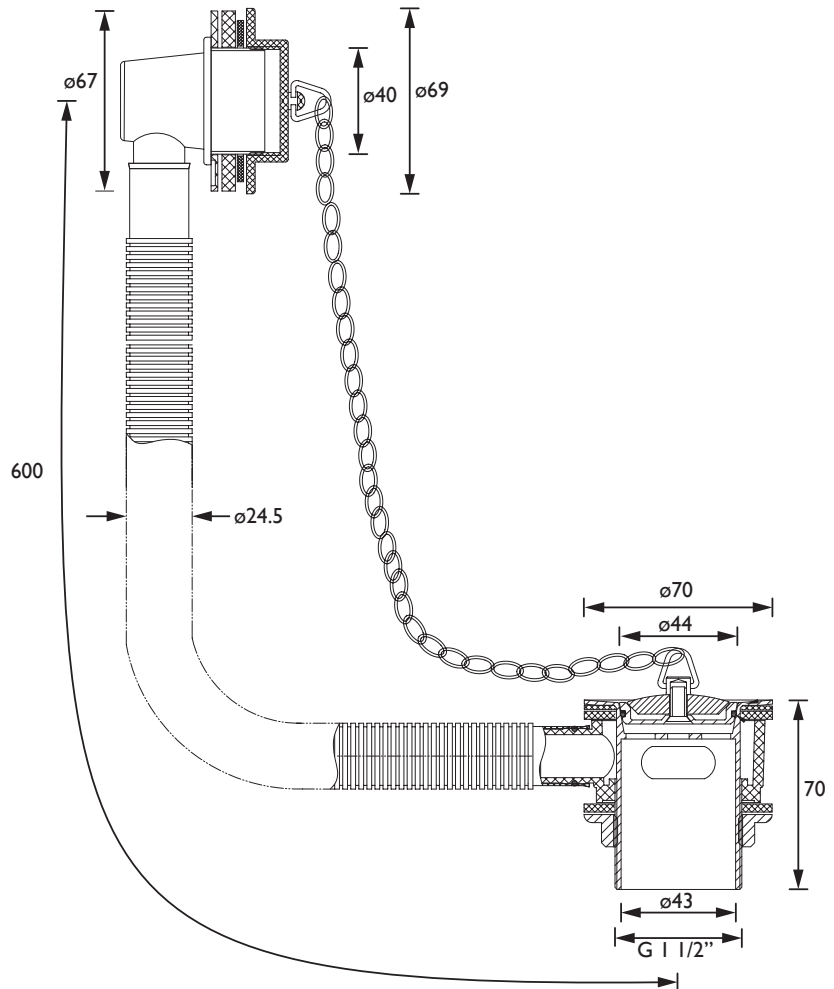

### Specification

Contemporary or Traditional:	Traditional
Main Construction Material:	Brass; ABS
Connection Inlet:	G1 1/2"
Waste Flow Rate (litres per minute):	69.5
What's in the Box?:	1x Slotted Waste, 1x Silicon Washer, 2x Rubber Washers, 1x Banjo, 1x Metal Backnut, 1x Overflow Tube, 1x Overflow Body, 1x Overflow Face, 1x Rubber Washer, 1x Foam Washer, 1x Plastic Washer, 1x 450mm Link Chain, 1x Porcelain Plug.

### Dimensions (measurements in mm)

**TECHNICAL  
DATA  
SHEET**

**BRISTAN**

D6