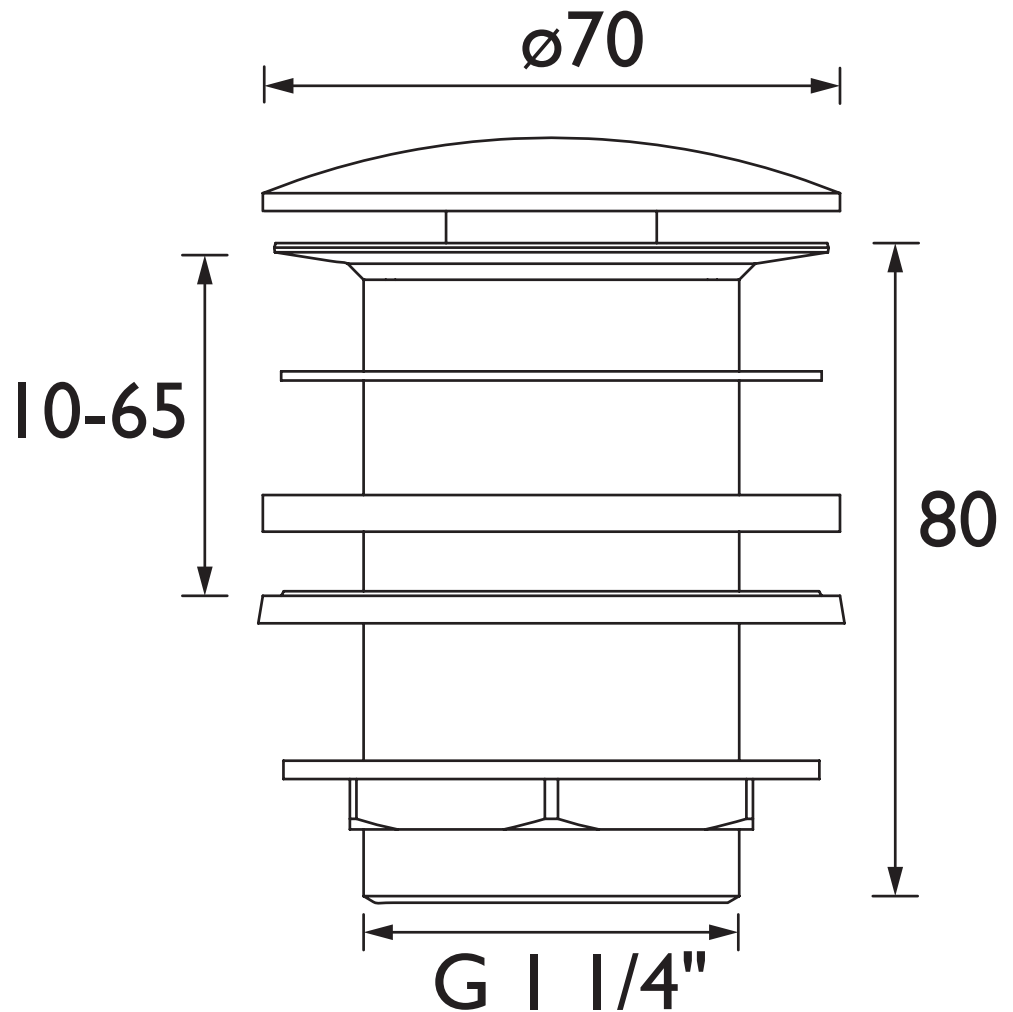

## Specification

Main Construction Material:	Brass
Connection Inlet:	G 1 1/4"
Contemporary or Traditional:	Contemporary

Dimensions (measurements in mm)

TECHNICAL  
DATA  
SHEET

**BRISTAN**

D3