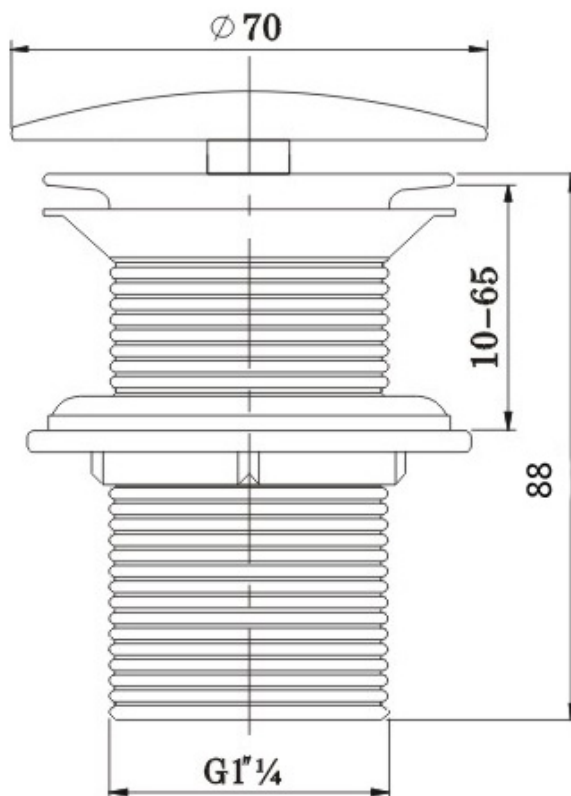

W BASIN14 C

Accessories Round Free Running Basin Waste Chrome

Specification

Main Construction Material:	Brass
Connection Inlet:	G1 ¼"
Connection Outlet:	N/A
Contemporary or Traditional:	Contemporary
Product Finish:	Chrome
Plumbing System Requirements:	Suitable for all Plumbing Systems

Features:

- Solid brass construction
- Metal back nut for added durability
- This is a non-closing, free flowing open basin waste

Product Certifications:

For more products, visit our website:
<http://www.bristan.com>

Dimensions (measurements in mm)

TECHNICAL
DATA
SHEET

BRISTAN
TAPS & SHOWERS D2