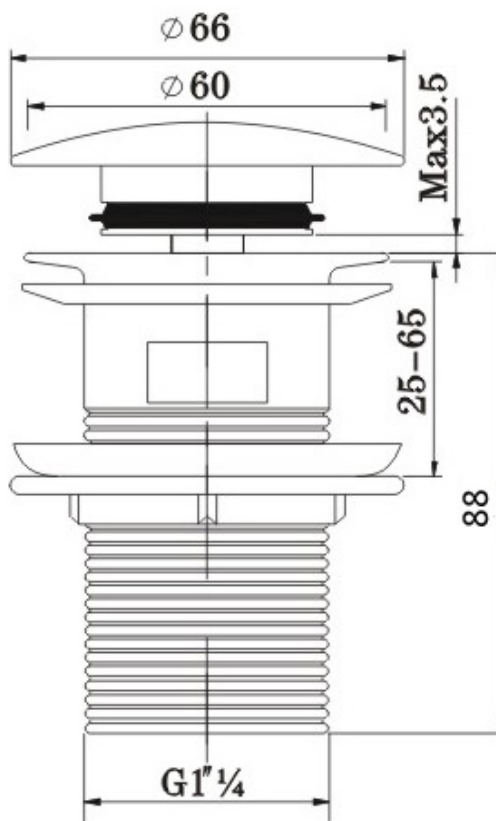

Specification

Main Construction Material:	Brass
Connection Inlet:	G1 1/4"
Connection Outlet:	N/A
Contemporary or Traditional:	Contemporary

Dimensions (measurements in mm)

Features:

- Solid brass construction
- Metal back nut for added durability