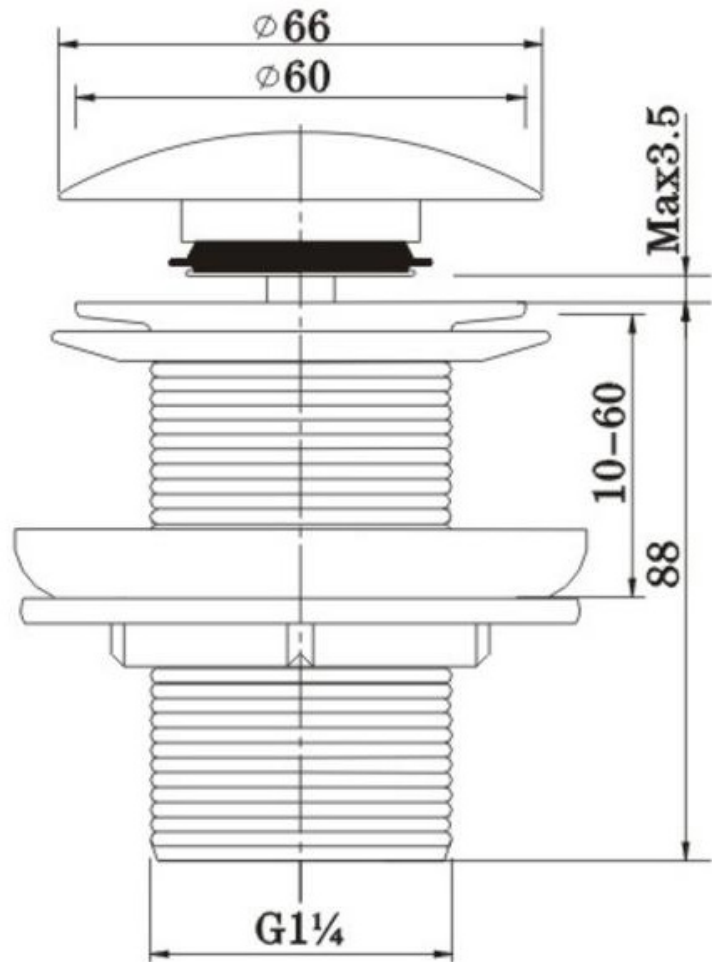

### Specification

Main Construction Material:	Brass
Connection Inlet:	G1 1/4"
Main Construction Material:	Brass
Contemporary or Traditional:	Contemporary

### Dimensions (measurements in mm)