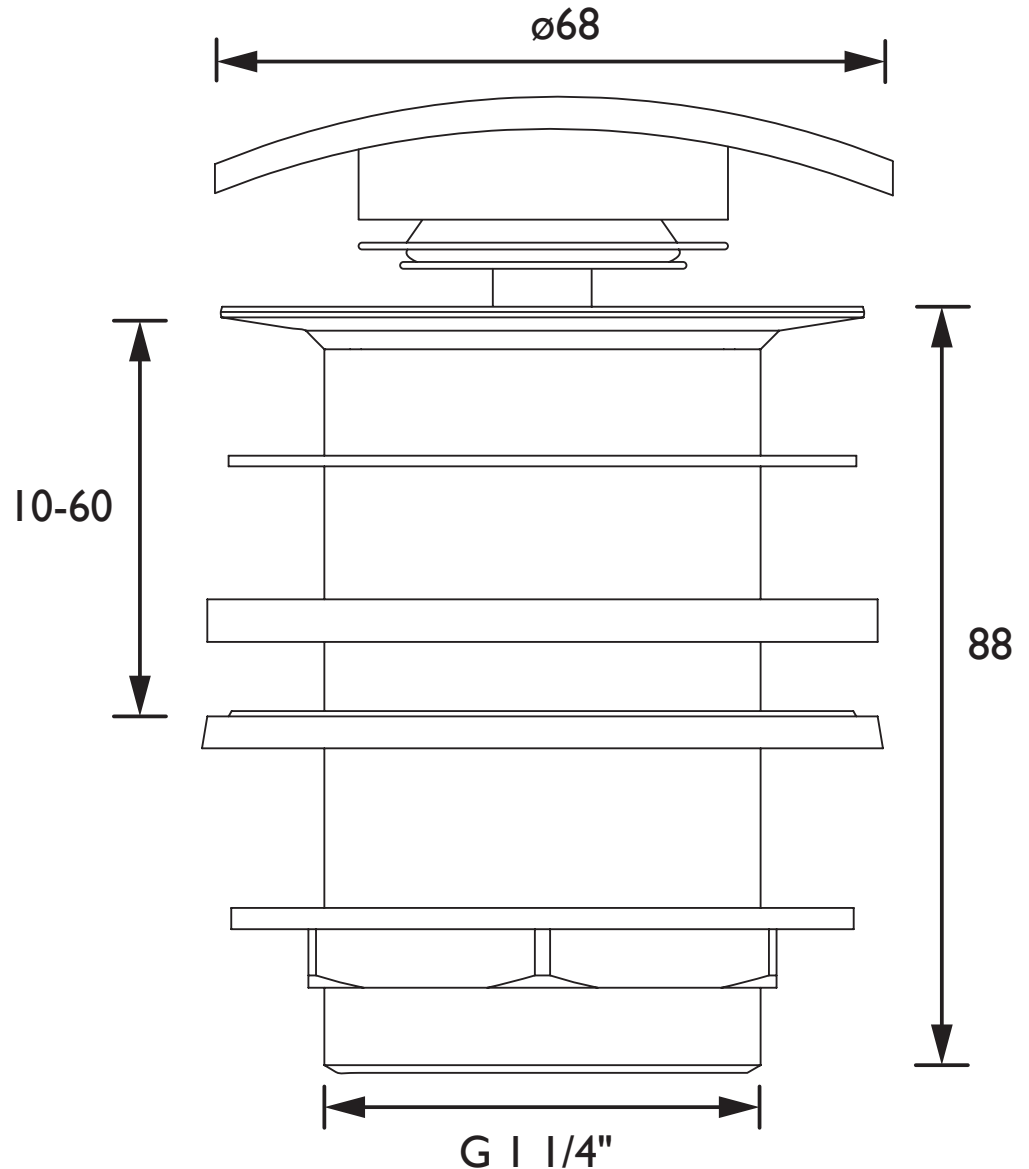

W BASIN07 G

Accessories Square Clicker Basin Waste Unslotted Gold

Features:

- Solid brass construction
- Metal back nut for added durability

Product Certifications:

Variant SKUs:

- W BASIN07 C

For more products, visit our website:
<http://www.bristan.com>

Specification

Main Construction Material:	Brass
Connection Inlet:	G1 1/4"
Contemporary or Traditional:	Contemporary

Dimensions (measurements in mm)

TECHNICAL
DATA
SHEET

BRISTAN

D2