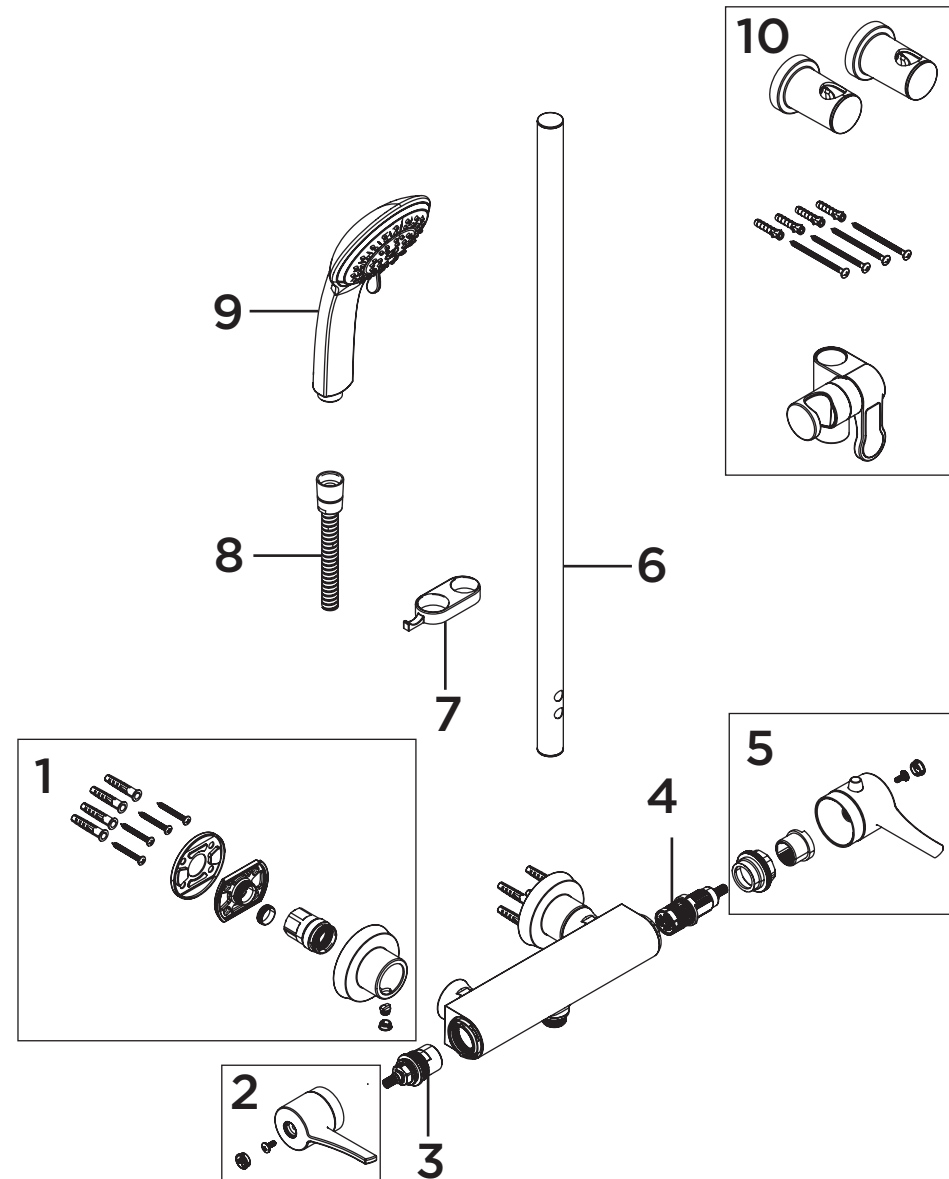

Product Code: DUL2 SHXARFF C

Revision: D2

1	Wall Mount Kit (Pair)
2	Flow Handle Assembly
3	Flow Valve
4	Temperature Cartridge
5	Temperature Handle Assembly
6	Riser Rail
7	Hose Retainer
8	Hose
9	Handset
10	Riser Brackets (Pair), Slider and Fixings Kit