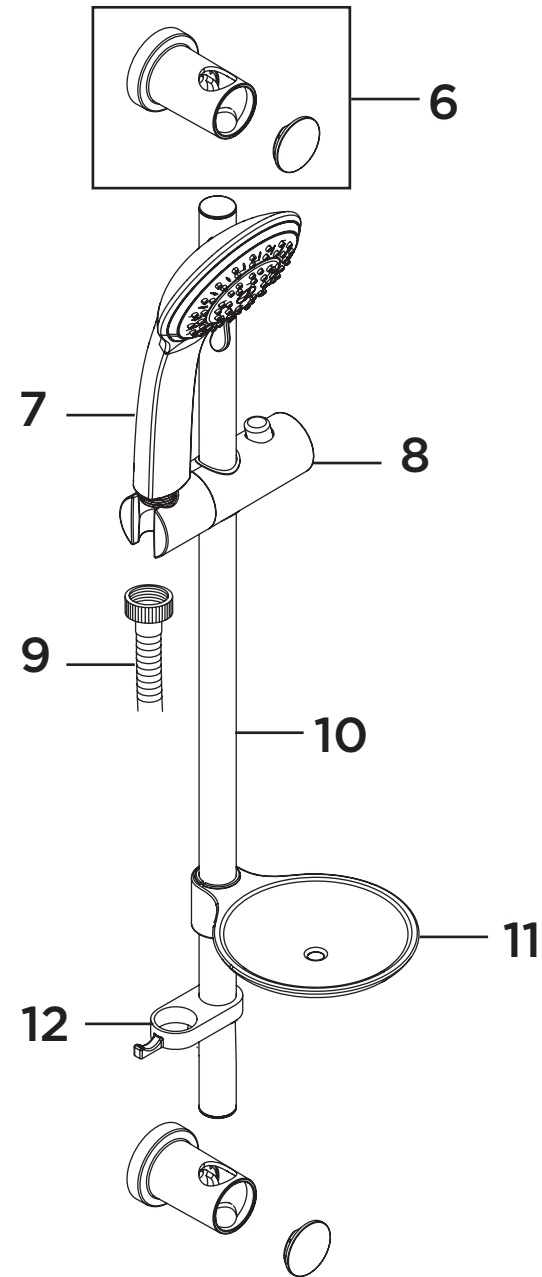

Product Code: PM2 SHXMMCTFF C

Revision: D2

1	Wall Mount Kit (Pair)
2	Flow Handle Assembly
3	Flow Valve
4	Temperature Cartridge
5	Temperature Handle Assembly
6	Wall Bracket (Pair)
7	Handset
8	Slider
9	Riser Rail
10	Hose
11	Soap Dish
12	Hose Retainer

Product Code: PM2 SHXMMCTFF C**Revision:** D2

1	Wall Mount Kit (Pair)
2	Flow Handle Assembly
3	Flow Valve
4	Temperature Cartridge
5	Temperature Handle Assembly
6	Wall Bracket (Pair)
7	Handset
8	Slider
9	Riser Rail
10	Hose
11	Soap Dish
12	Hose Retainer