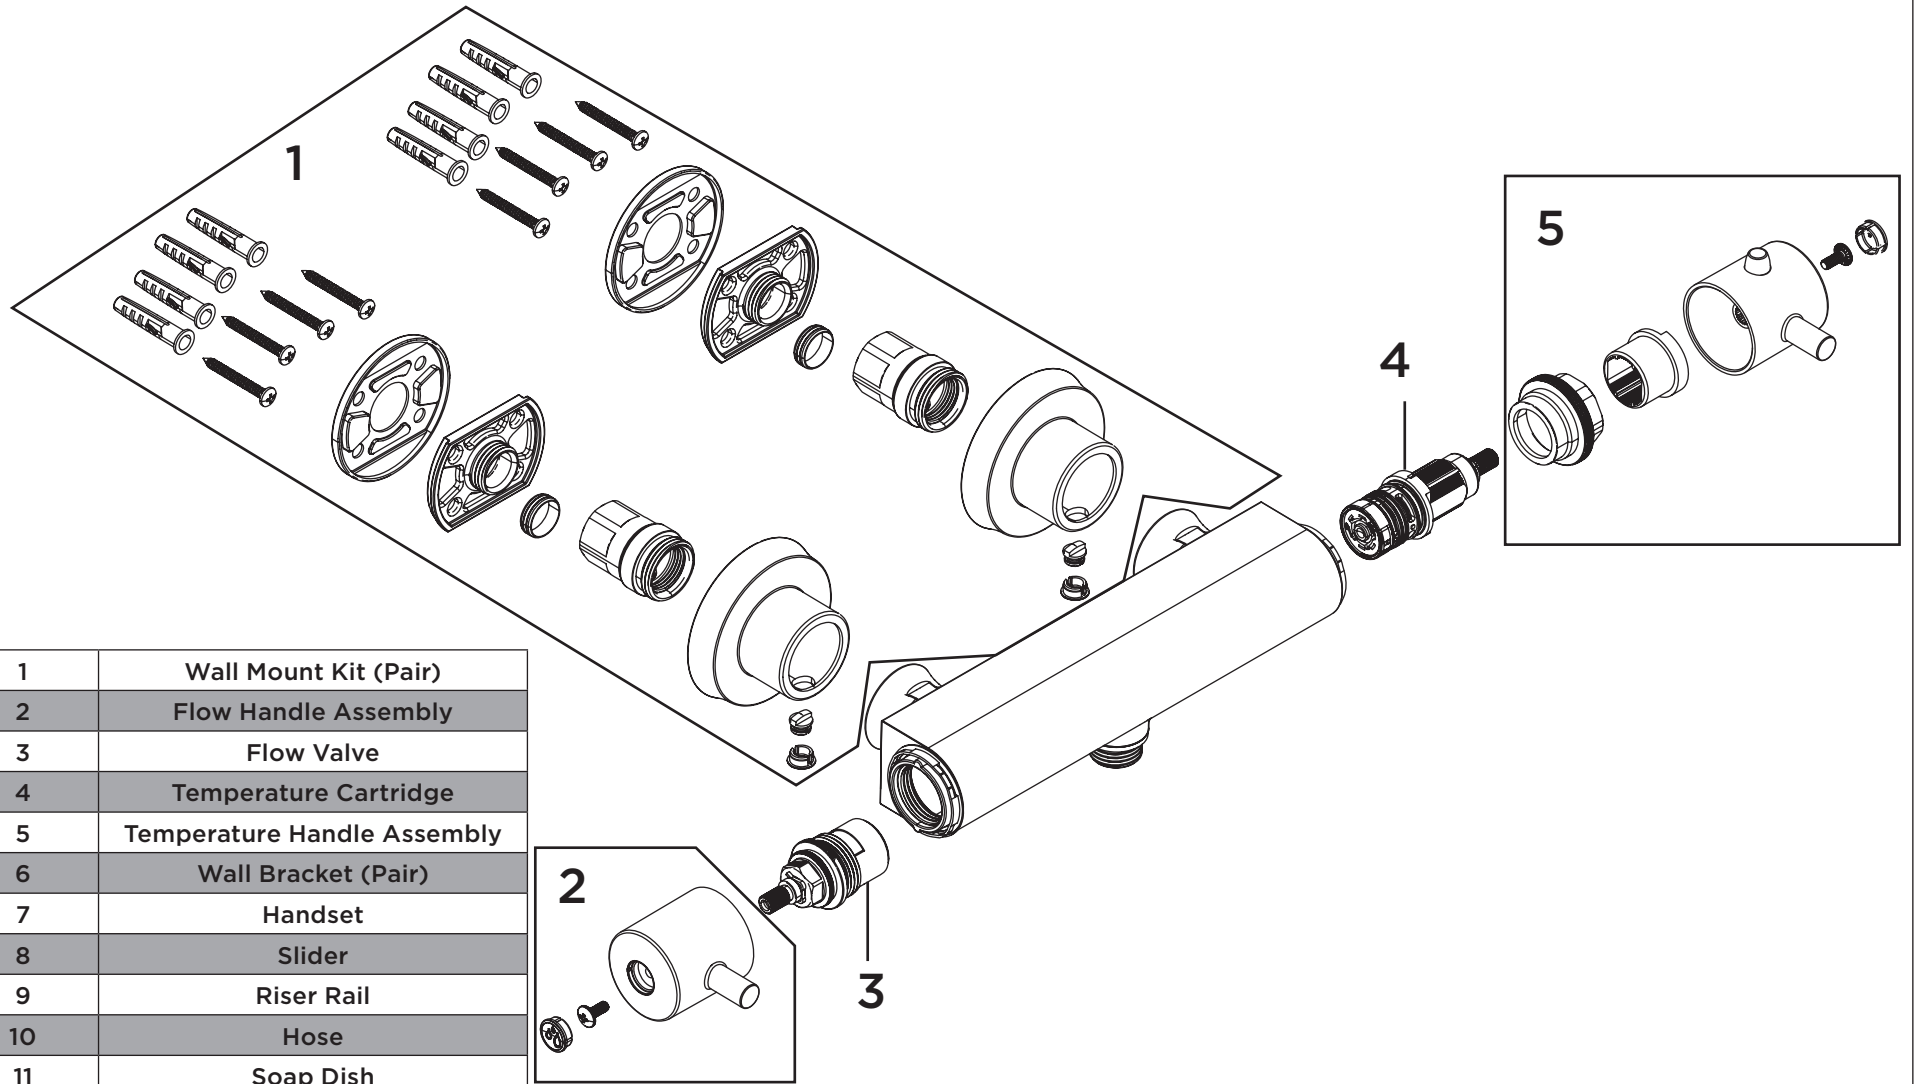

Product Code: PM2 SHXMMCTFF C

Revision: D2

1	Wall Mount Kit (Pair)
2	Flow Handle Assembly
3	Flow Valve
4	Temperature Cartridge
5	Temperature Handle Assembly
6	Wall Bracket (Pair)
7	Handset
8	Slider
9	Riser Rail
10	Hose
11	Soap Dish
12	Hose Retainer

Product Code: PM2 SHXMMCTFF C**Revision:** D2

1	Wall Mount Kit (Pair)
2	Flow Handle Assembly
3	Flow Valve
4	Temperature Cartridge
5	Temperature Handle Assembly
6	Wall Bracket (Pair)
7	Handset
8	Slider
9	Riser Rail
10	Hose
11	Soap Dish
12	Hose Retainer