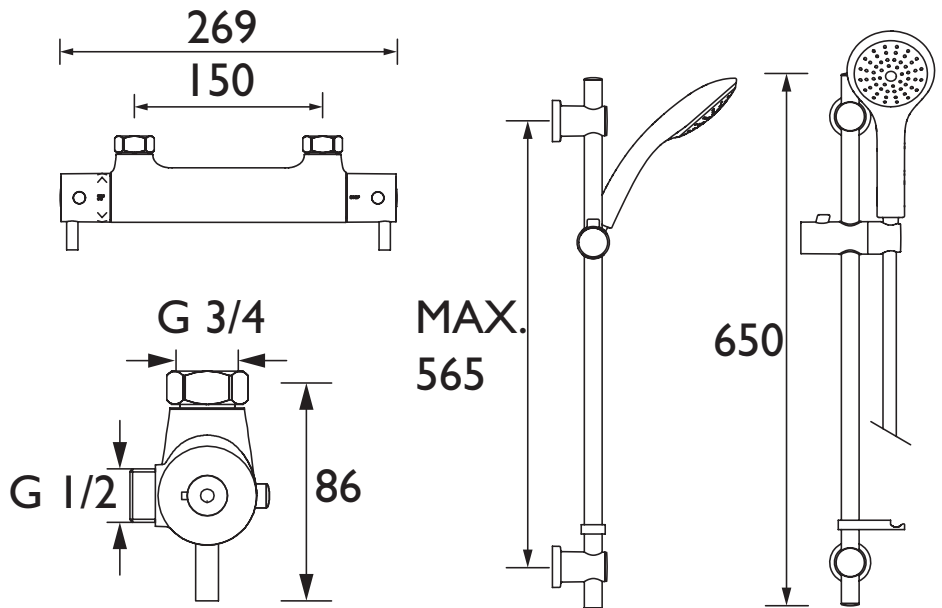

### Features:

- 15mm inlet connections
- Thermostatic cartridge with preset temperature stop at 38°C, can be over-riden to a maximum of 46°C
- TMV2 thermostatic control for a higher level of performance and protection
- Unique Safe Touch technology ensures the valves stays cool to the touch while in use
- Dual control - flow and temperature are controlled separately
- Supplied with our wallmount 12 fixing kit. The simplest solution for installing, maintaining and replacing bar showers, using built in front-of-wall isolation valves

### Specification

Product Type:	Mixer Shower
Main Construction Material:	Brass
Connection Outlet:	G 3/4" BSP
Connection Inlet:	15mm Compression
Number of Controls:	2
Flow Control Valve Type:	Thermostatic
Plumbing System:	Suitable for all plumbing systems
Minimum Dynamic Pressure:	0.2 Bar
Maximum Dynamic Pressure:	5.0 Bar
Maximum Static Pressure:	10
Maximum Hot Water Temperature: (°C)	60
Pre-set Outlet Temperature: (°C)	38°C
Isolation Included:	No
Check Valve Supplied:	Yes
Shower Kit:	

### Dimensions (measurements in mm)