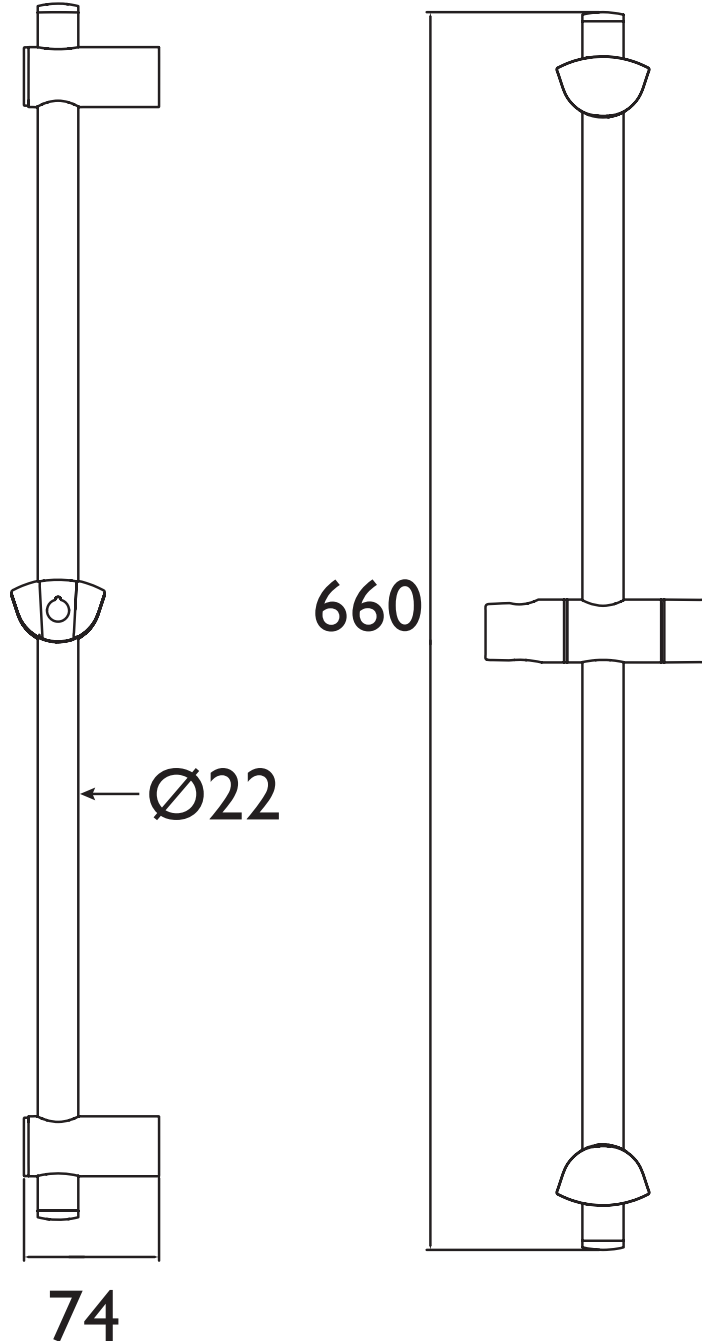

EV ADR04 C

Accessories Evo ADR04 C 660mm Riser with Adjustable Brackets Chrome

Specification

Main Construction Material:	Brass
Contemporary or Traditional:	Contemporary
Riser Length: (mm)	660

Dimensions (measurements in mm)

Features:

- 660mm chrome slide rail
- complete with slider bracket and hose retainer
- Adjustable fixing points
- Push button slider mechanism
-

Product Certifications:

For more products, visit our website:
<http://www.bristan.com>