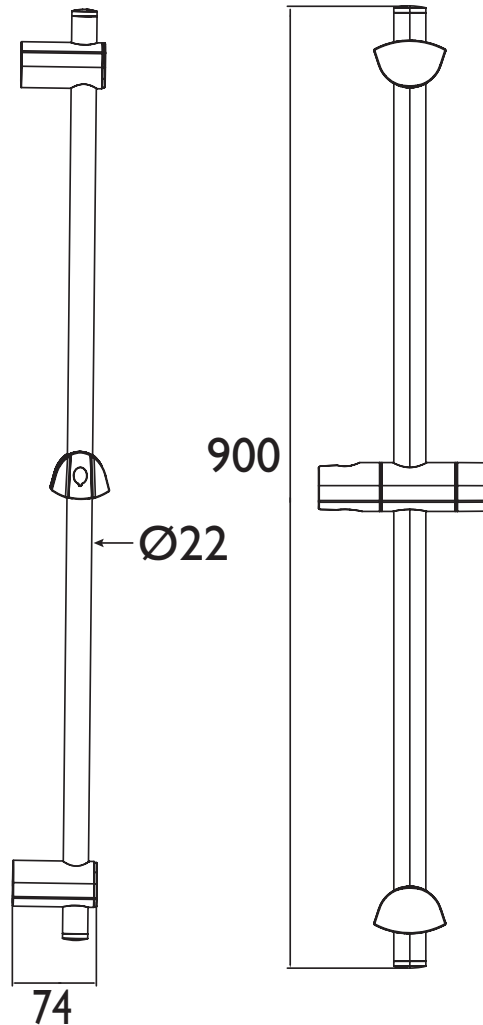

EV ADR03 C

Accessories Evo ADR03 C 900mm Riser with Adjustable Brackets Chrome

Specification

Main Construction Material:	Plastic/Steel
Adjustable Bracket:	Yes
Connection Inlet:	N/A
Connection Outlet:	N/A
Contemporary or Traditional:	Contemporary
Left or Right Handed:	Both
Riser Length: (mm)	900
Rub Clean Handset:	N/A

Features:

- Extended 900mm chrome slide rail
- complete with slider bracket and hose retainer
- Adjustable fixing points
- Push button slider mechanism

Product Certifications:

For more products, visit our website:
<http://www.bristan.com>

Dimensions (measurements in mm)

**TECHNICAL
DATA
SHEET**

BRISTAN
TAPS & SHOWERS

D1