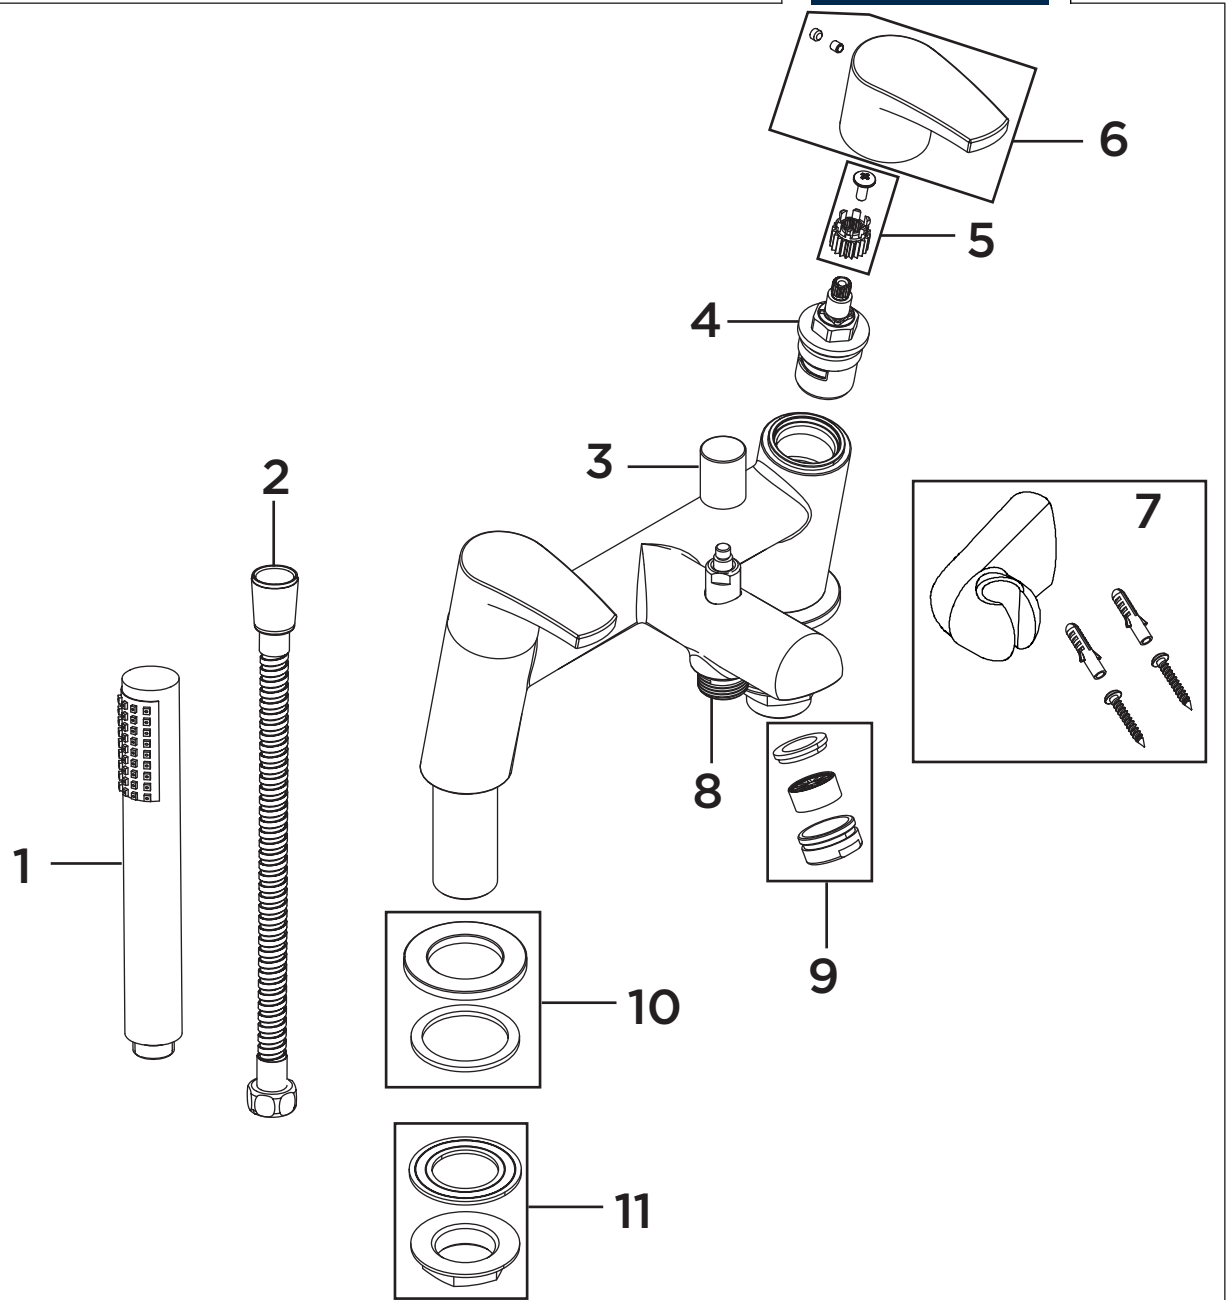

Product Code: OR BSM C
Revision: D3

1	Single Function Handset
2	1.75m Cone to Nut Hose
3	Diverter Knob
4	3/4" Ceramic Disc Valves (Pair)
5	Spline Adaptor
6	Handle Assembly (Pair)
7	Wall Bracket inc. Fixings
8	Diverter Assembly inc. Knob
9	M24 Flow Straightener
10	Plinth & Washer
11	3/4" Backnut & Washers (Pair)