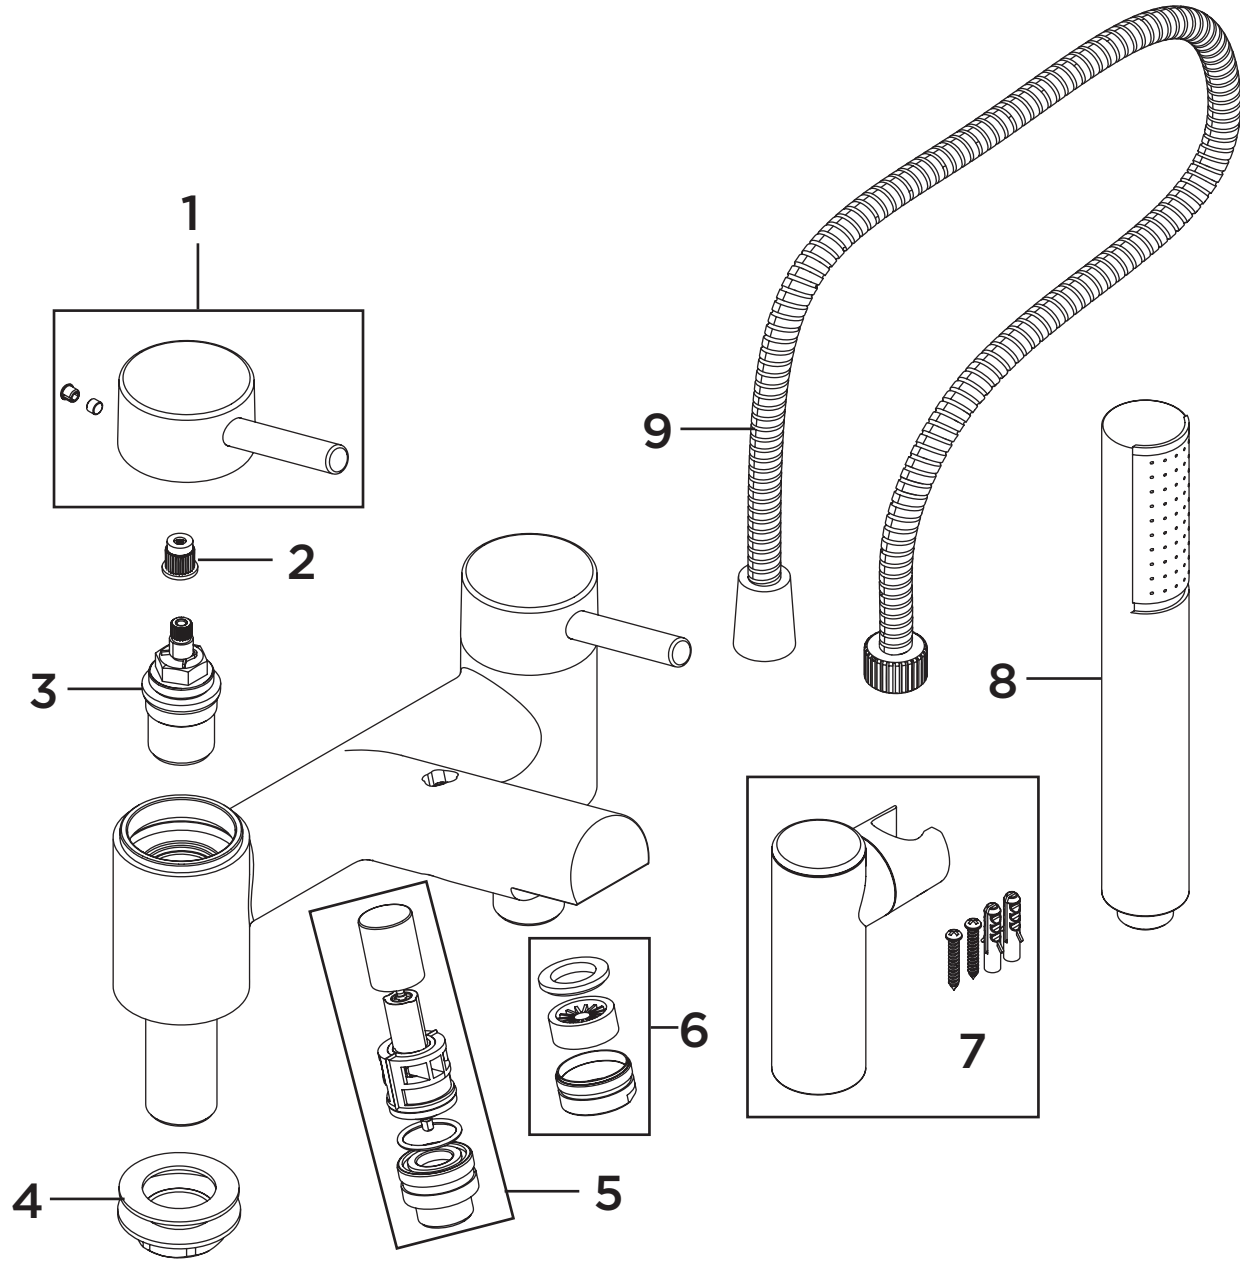

Product Code: PM BSM C

Revision: D4

| | |
|---|---------------------------------|
| 1 | Handle Assembly (Pair) |
| 2 | Spline Adaptor |
| 3 | 3/4" Ceramic Disc Valves (Pair) |
| 4 | 3/4" Backnut & Washer |
| 5 | Diverter Assembly |
| 6 | Flow Straightener |
| 7 | Wall Bracket |
| 8 | Single Function Handset |
| 9 | 1.75m Cone to Nut Hose |