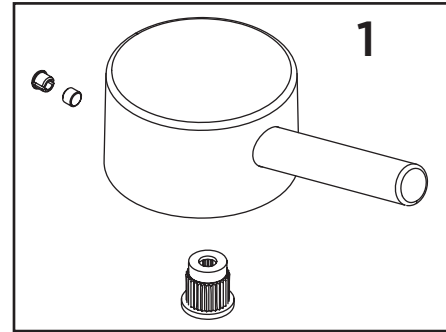

**Product Code:** PM 1/2 C

**Revision:** D4

1	Handle Assembly inc. Spline Adaptors (Pair)
2	1/2" Ceramic Disc Valves (Pair)
3	M24 Flow Straightener
4	1/2" Backnut & Washer (Pair)