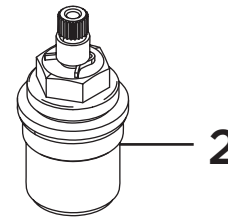

**Product Code:** PM 1/2 C

**Revision:** D4

1	Handle Assembly inc. Spline Adaptors (Pair)
2	1/2" Ceramic Disc Valves (Pair)
3	M24 Flow Straightener
4	1/2" Backnut & Washer (Pair)