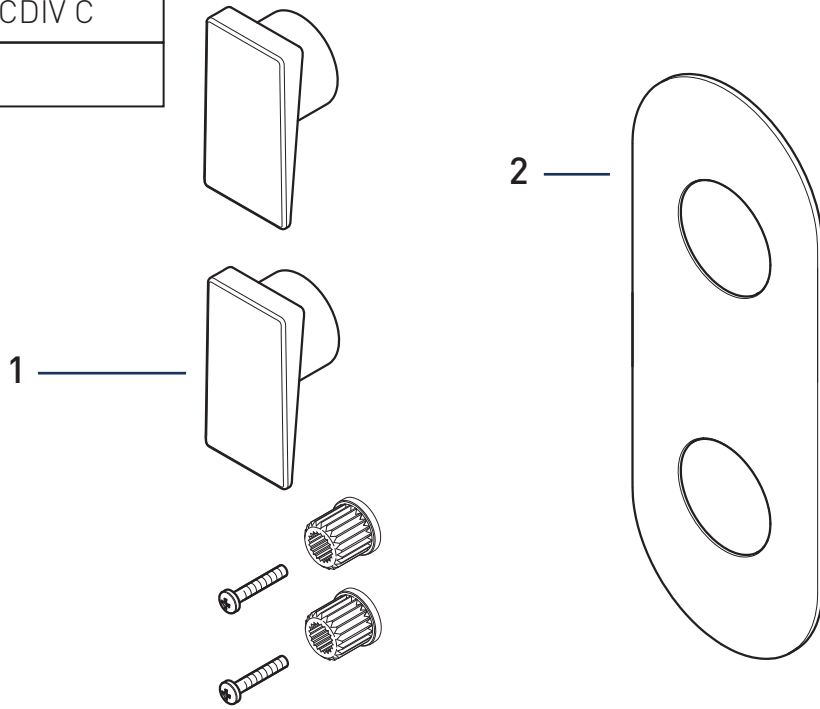

Product Code: SAI SHCDIV C

Revision: D3

1	Handle Assembly
2	Concealing Plate
3	Diverter Shroud
4	Diverter Valve
5	Temperature Stop
6	Thermostatic Cartridge
7	Temperature Shroud
8	Elbow Assey (Pair)
9	Fixings
10	Wall Outlet
11	Filter Washers
12	Flow Regulator
13	Flow Regulator
14	Inserts