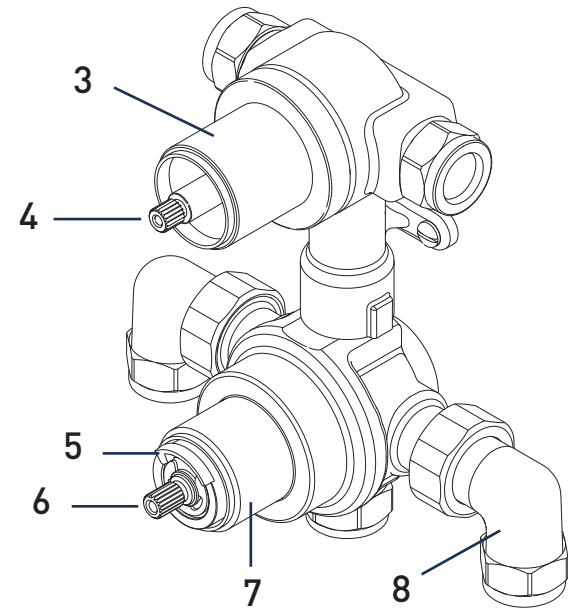

Product Code: SAI SHCDIV C

Revision: D3

1	Handle Assembly
2	Concealing Plate
3	Diverter Shroud
4	Diverter Valve
5	Temperature Stop
6	Thermostatic Cartridge
7	Temperature Shroud
8	Elbow Assey (Pair)
9	Fixings
10	Wall Outlet
11	Filter Washers
12	Flow Regulator
13	Flow Regulator
14	Inserts