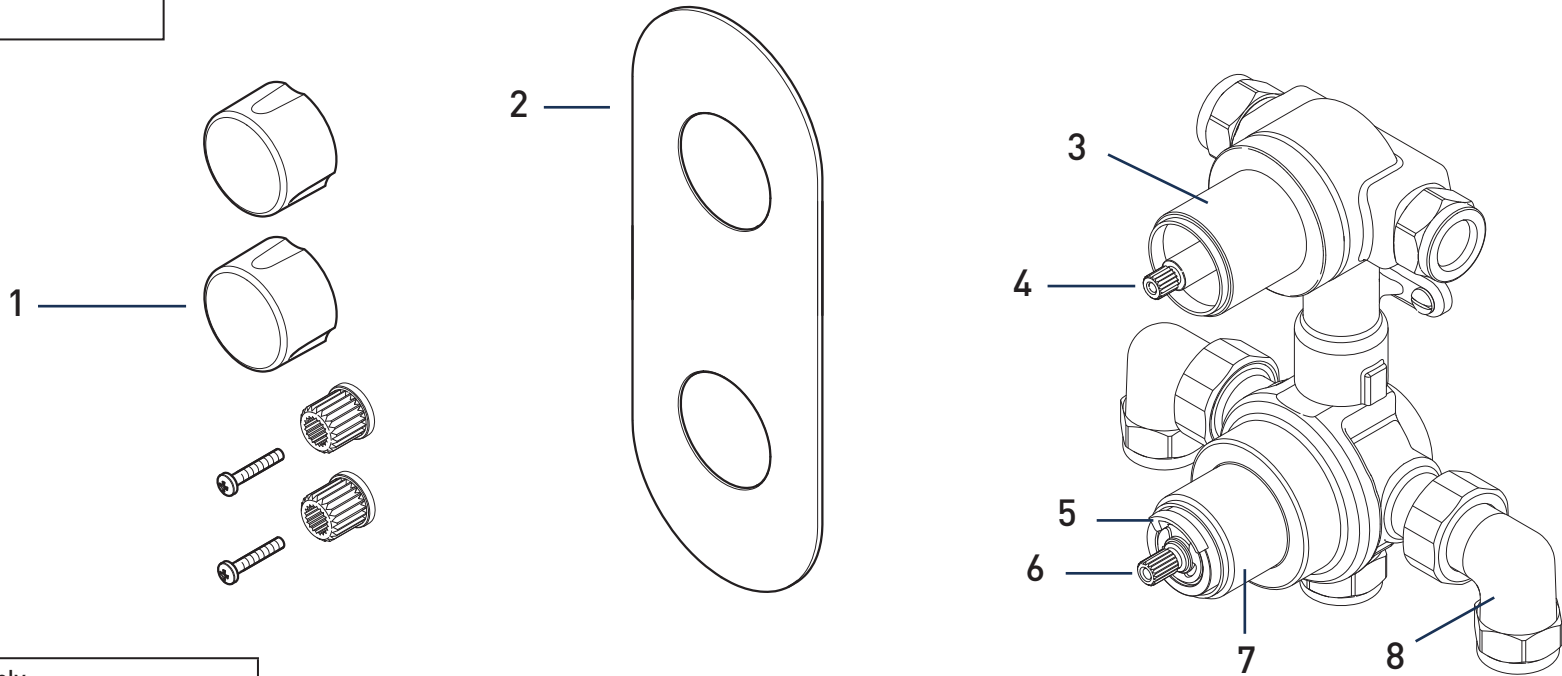

Product Code: PIV SHCDIV C

Revision: D3

11	Handle Assembly
2	Concealing Plate
3	Diverter Shroud
4	Diverter Valve
5	Temperature Stop
6	Thermostatic Cartridge
7	Temperature Shroud
8	Elbow Assey (Pair)
9	Fixings
10	Wall Outlet
11	Filter Washers
12	Flow Regulator
13	Flow Regulator
14	Inserts