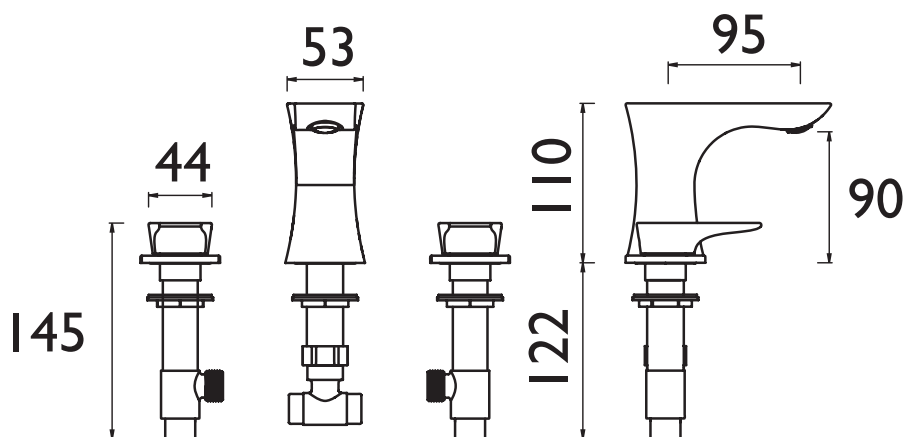

### Specification

Style:	Contemporary
Product Type:	Bathroom Tap
Finish/Colour:	Chrome
Main Construction Material:	Brass
Mount Type:	Deck Mounted
Handle Type:	Lever
Connection Inlet:	1/2" BSP Inlet Connection
Number of Tap Holes Required:	3
Valve/Cartridge Type:	1/4 Turn 1/2" CD Valves
Plumbing System Suitability	Balanced
Working Pressure Range:	Min 0.2 Bar, Max 5.0 Bar
Maximum Hot Water Temperature: °c	65
Maximum Dynamic Pressure: (bar)	5
Maximum Static Pressure: (bar)	10
Flow Type:	Single
Flow Rate: (l/min @ 3 bar)	36.7
Connection Outlet:	N/A
Isolation Included:	No

### Dimensions (measurements in mm)