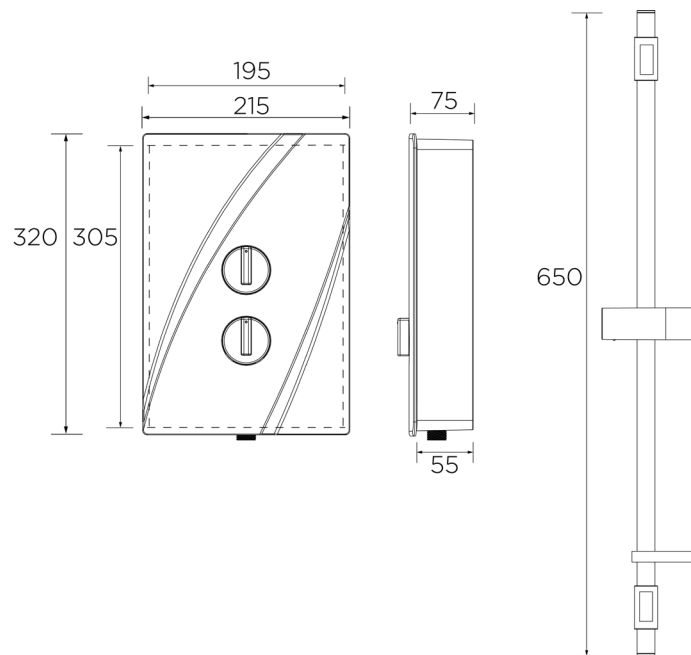

### Specification

Finish/Colour:	White
Main Construction Material:	ABS Plastic
No of Controls:	2
Control Type:	Dials
Shower Type:	Electric Shower
Shower Head Type:	Single Function Handset
Working Pressure Range: (bar)	Min 0.7 Bar, Max 10 Bar
Maximum Static Pressure: (bar)	10
Plumbing System Suitability:	Mains Cold Feed Only
Connection Inlet:	15mm Push-Fit Connection
Connection Outlet:	G 1/2"
Thermostatic:	No
Isolation Valve Included:	No
Check Valve Included:	No
Power Rating:	8.5kW (standard)
Phased Shutdown Feature:	No
Energy Rating:	<b>A</b>

### Features:

- 15mm push-fit inlet connection
- Available in 8.5kW and 9.5kW power ratings @240V
- Draws water directly from mains supply, at working pressures between 0.7 bar and 10 bar
- Single function rub-clean anti-limescale handset
- Multiple water/electrical cable entry points and adjustable riser rail fixing brackets, ideal for replacing an existing electric shower

### Dimensions (measurements in mm)

### Flow Rates (l/min)

Power	8.5kW
Flow Rate	4.5

Quoted as per European Water Label (EWL) scheme conditions:  
Output - 42°C, Input - 15°C, Voltage - 240V